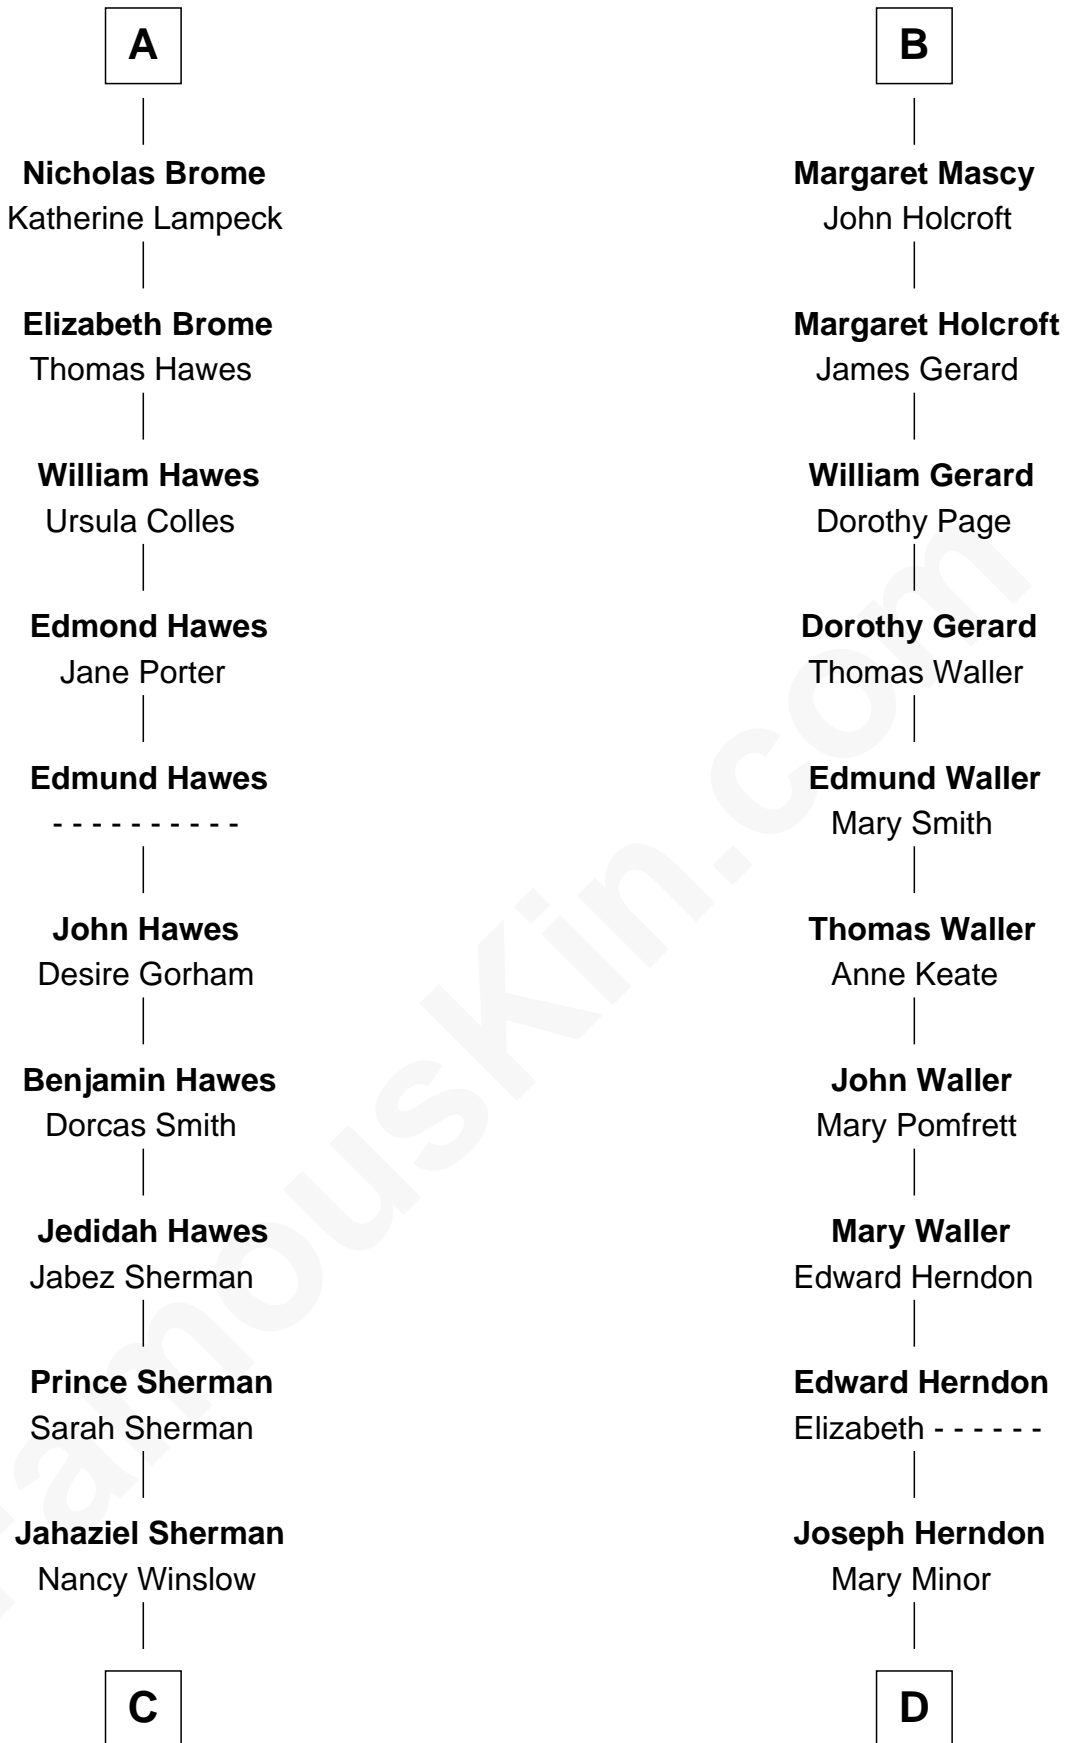

FamousKin.com

Relationship Chart of

James Sherman

27th U.S. Vice-President

18th cousin 1 time removed of

Capt. William Lewis Herndon

Captain of the ill fated S.S. Central America

C

Richard Winslow Sherman
Frances Lucretia Williams

Mary Frances Sherman
Richard Updike Sherman

James Sherman
27th U.S. Vice-President

D

Dabney Herndon
Elizabeth Hull

Capt. William Lewis Herndon
Captain of the S.S. Central America

FamousKin.com