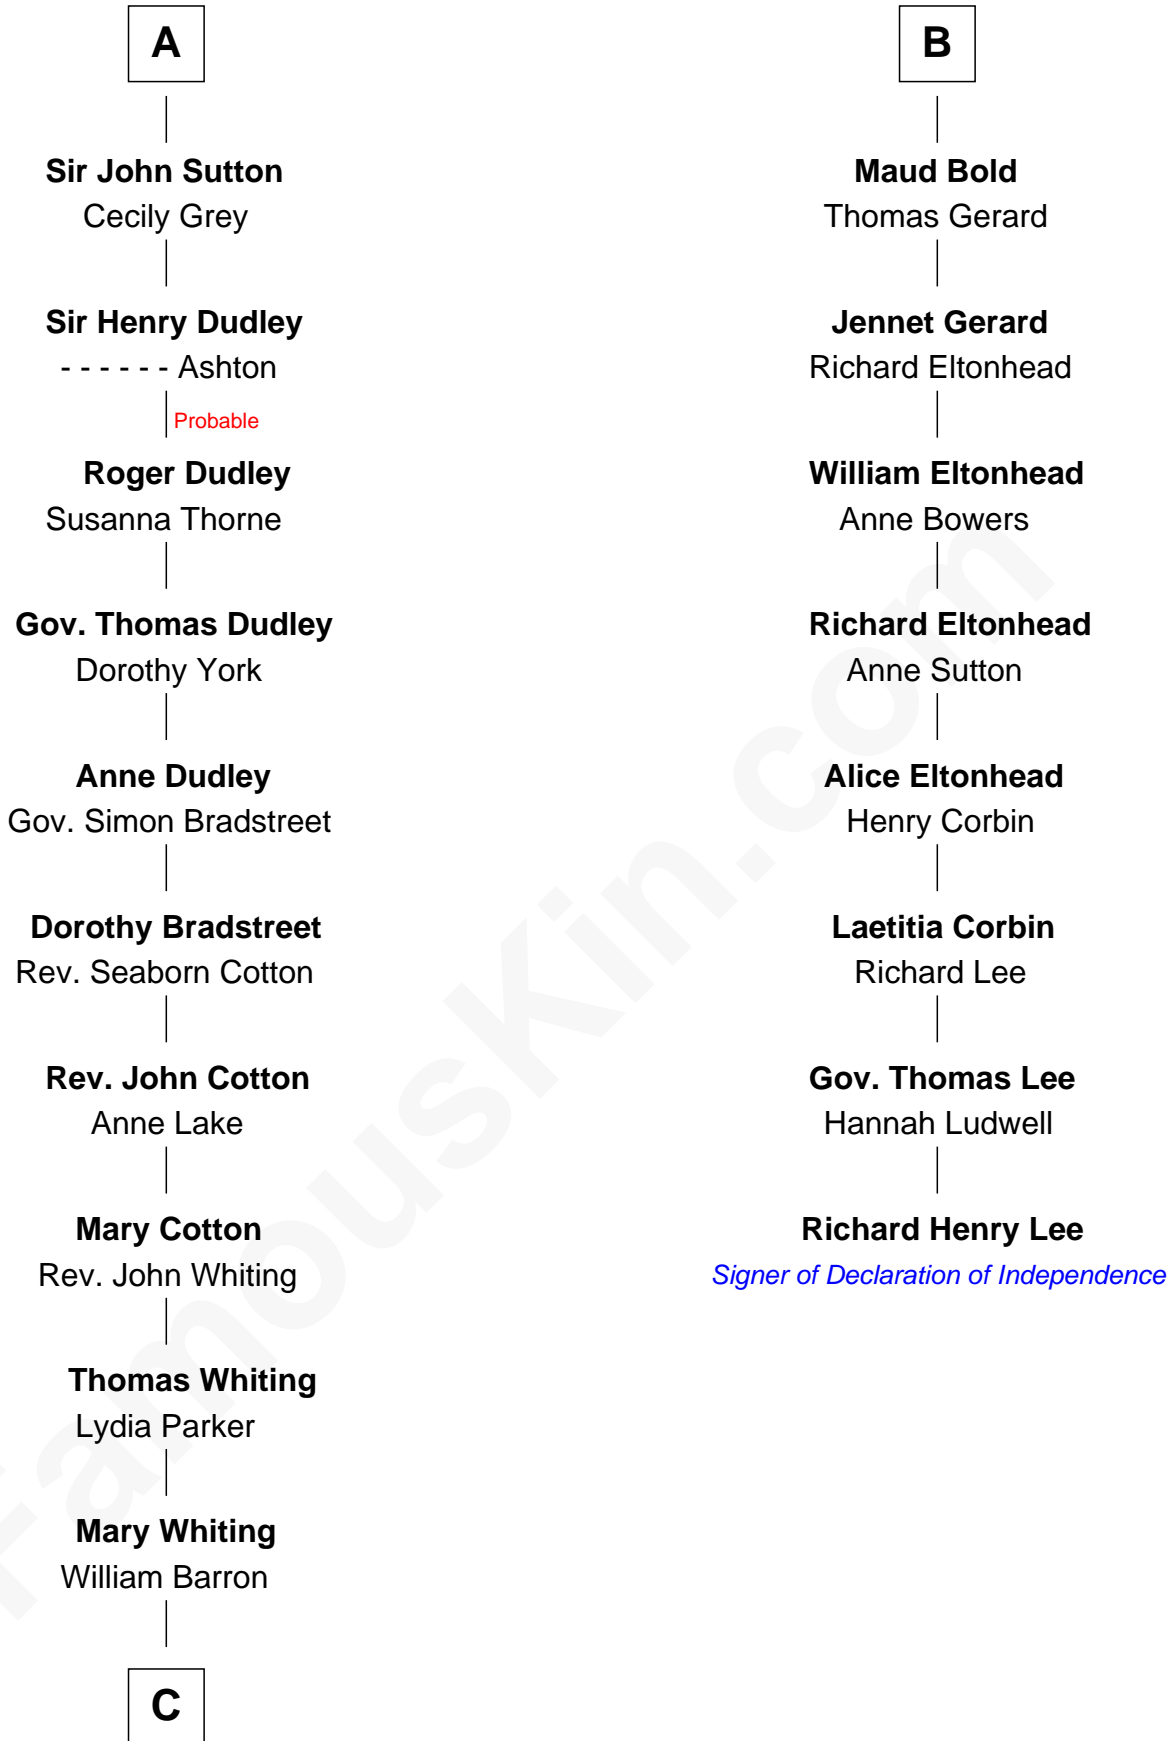

# FamousKin.com Relationship Chart of

**James Sherman**

*27th U.S. Vice-President*

14th cousin 6 times removed of

**Richard Henry Lee**

*Signer of the Declaration of Independence*

**C**

—  
**Mary Augusta Barron**

Stalham Williams

—  
**Frances Lucretia Williams**

Richard Winslow Sherman

—  
**Mary Frances Sherman**

Richard Updike Sherman

—  
**James Sherman**

*27th U.S. Vice-President*

FamousKin.com