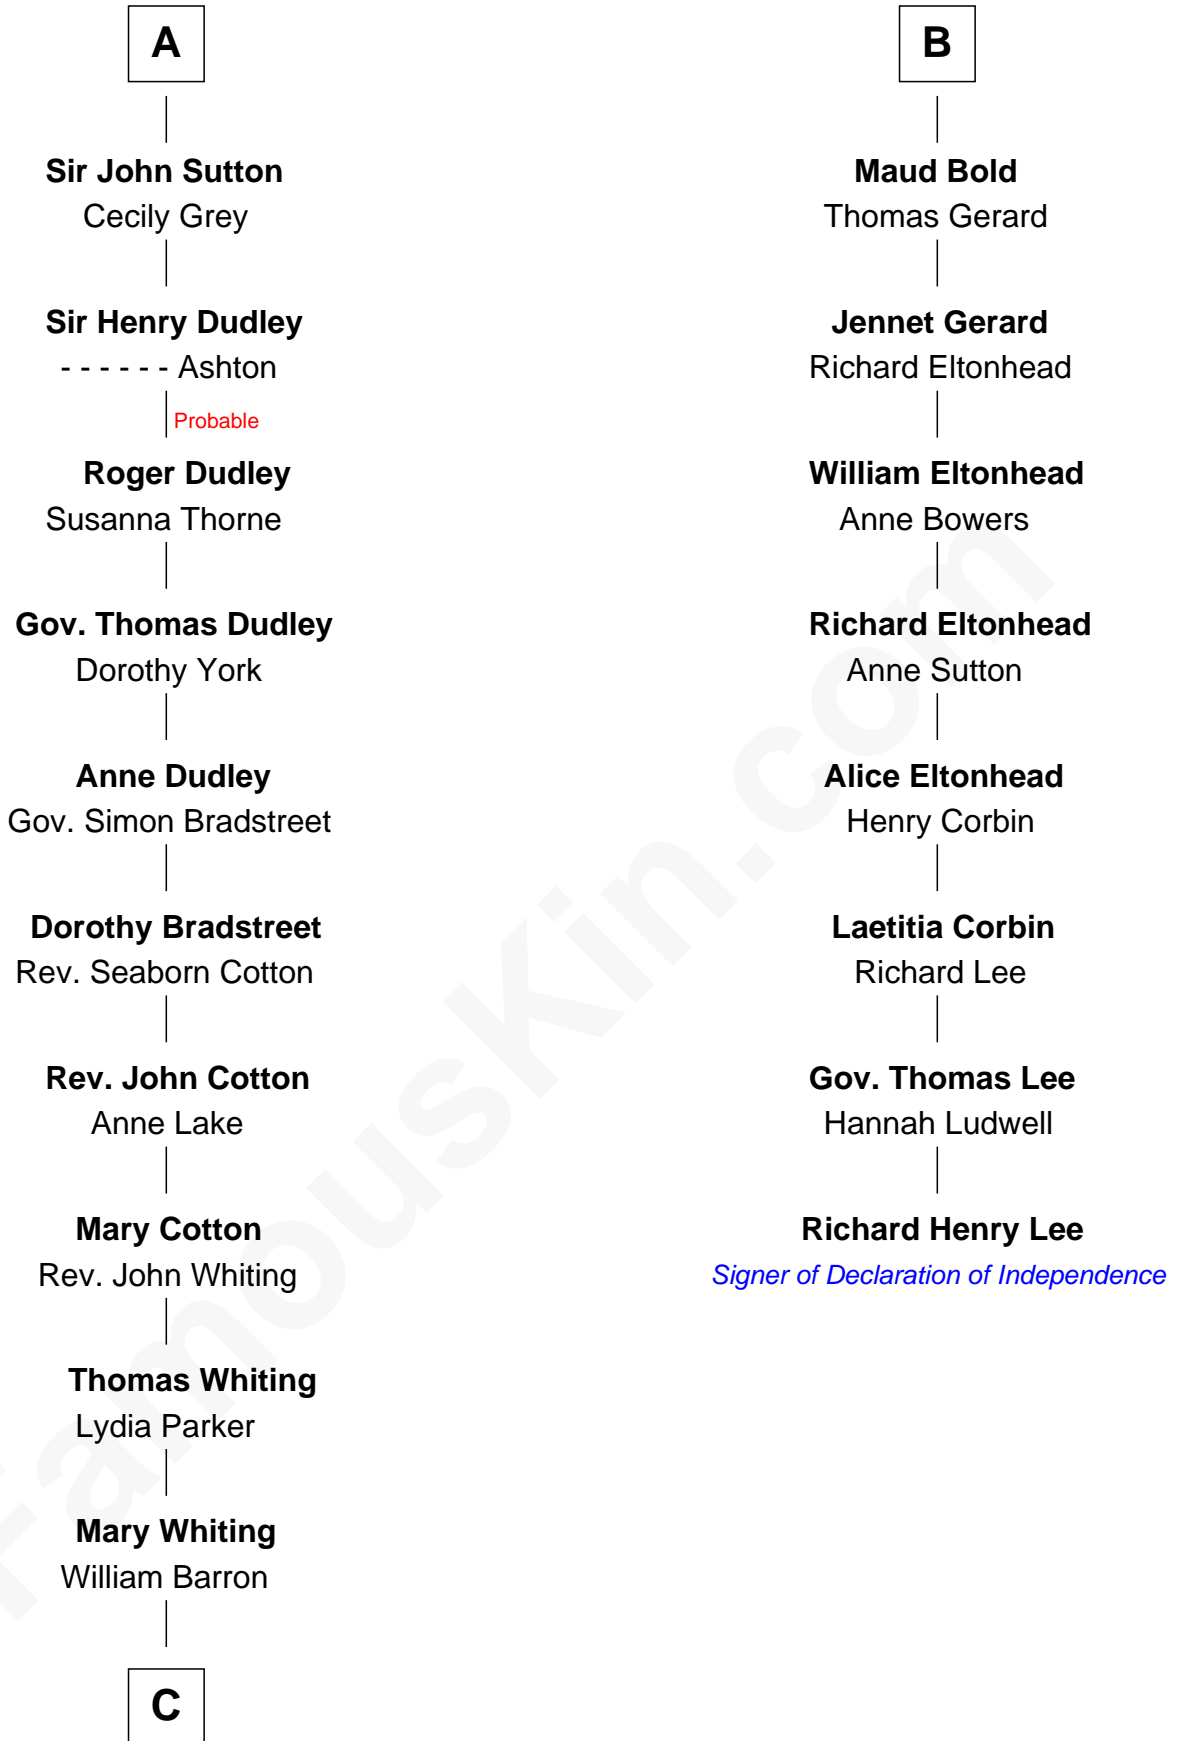

FamousKin.com Relationship Chart of

James Sherman

27th U.S. Vice-President

14th cousin 6 times removed of

Richard Henry Lee

Signer of the Declaration of Independence

C

—
Mary Augusta Barron

Stalham Williams

—
Frances Lucretia Williams

Richard Winslow Sherman

—
Mary Frances Sherman

Richard Updike Sherman

—
James Sherman

27th U.S. Vice-President

FamousKin.com