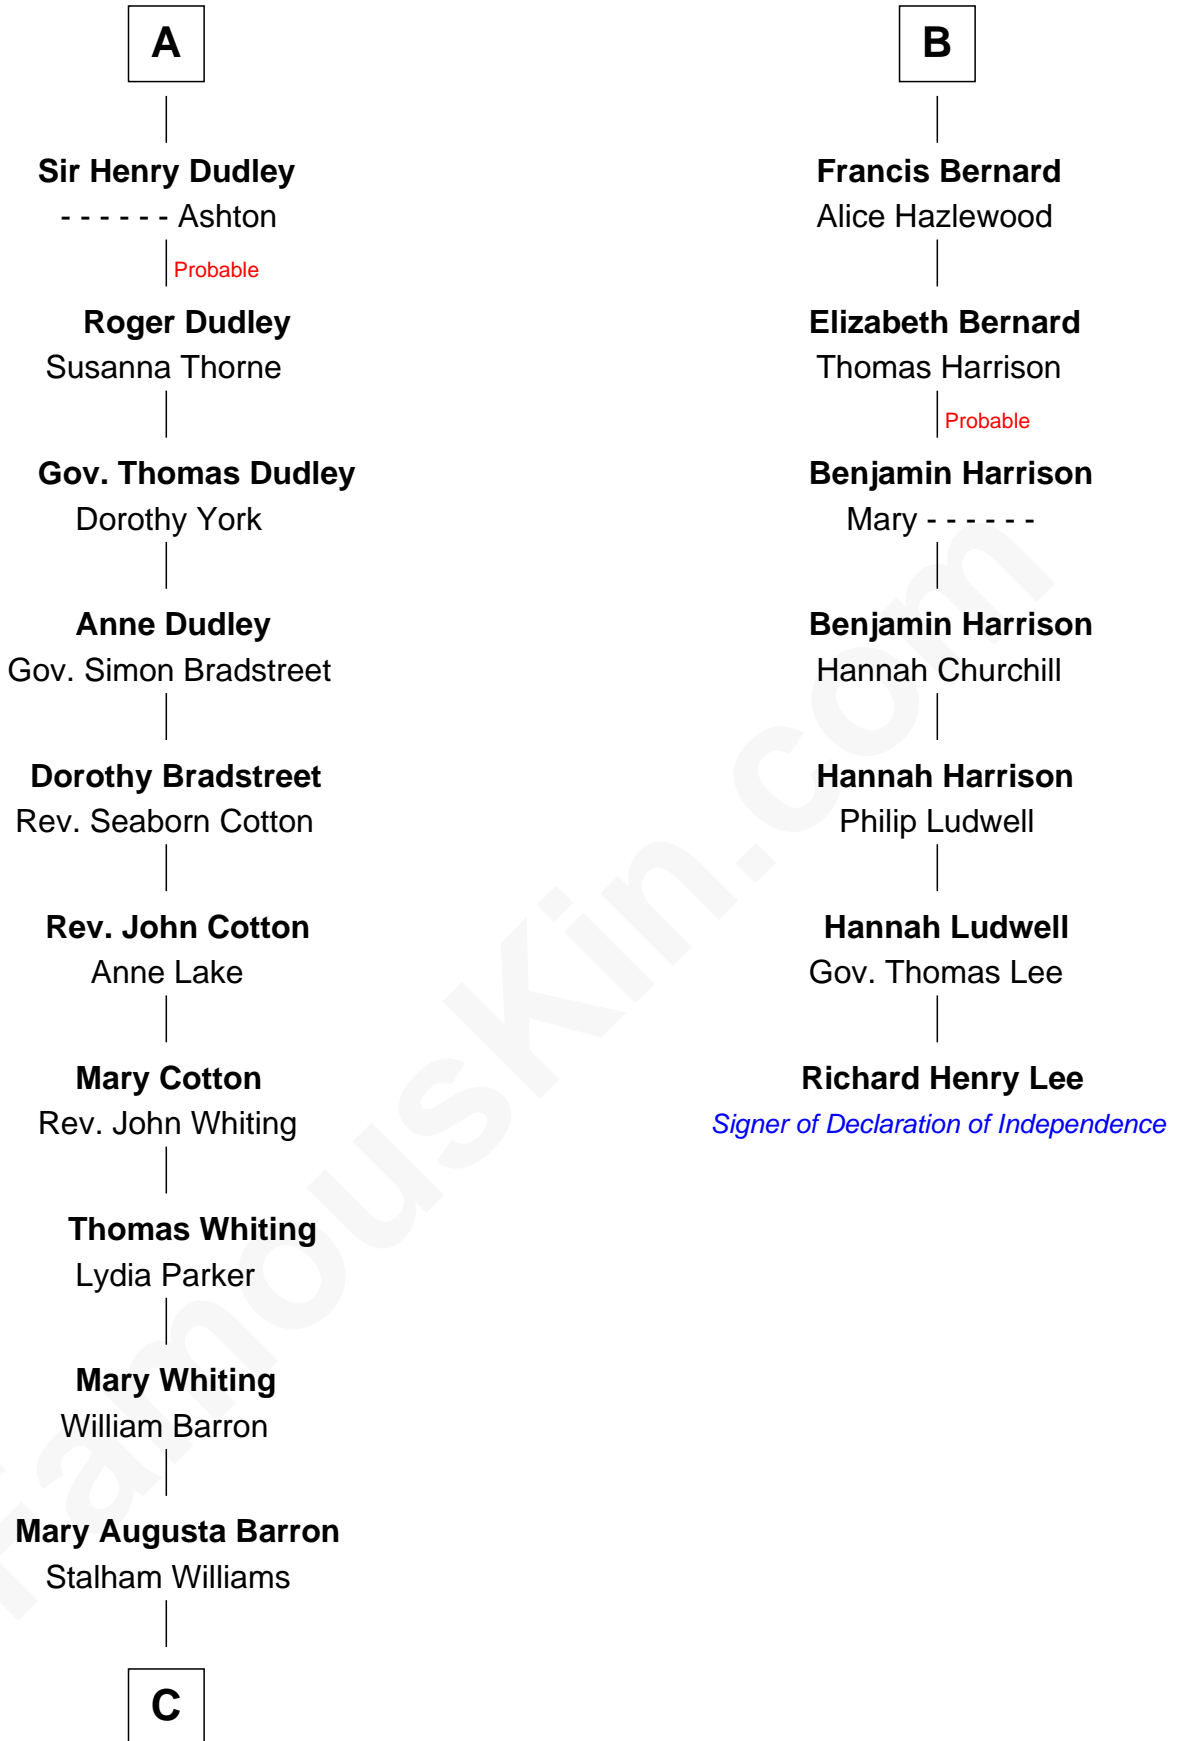

# FamousKin.com Relationship Chart of

**James Sherman**

*27th U.S. Vice-President*

13th cousin 6 times removed of

**Richard Henry Lee**

*Signer of the Declaration of Independence*

**C**

—  
**Frances Lucretia Williams**

Richard Winslow Sherman

—  
**Mary Frances Sherman**

Richard Updike Sherman

—  
**James Sherman**

*27th U.S. Vice-President*

FamousKin.com