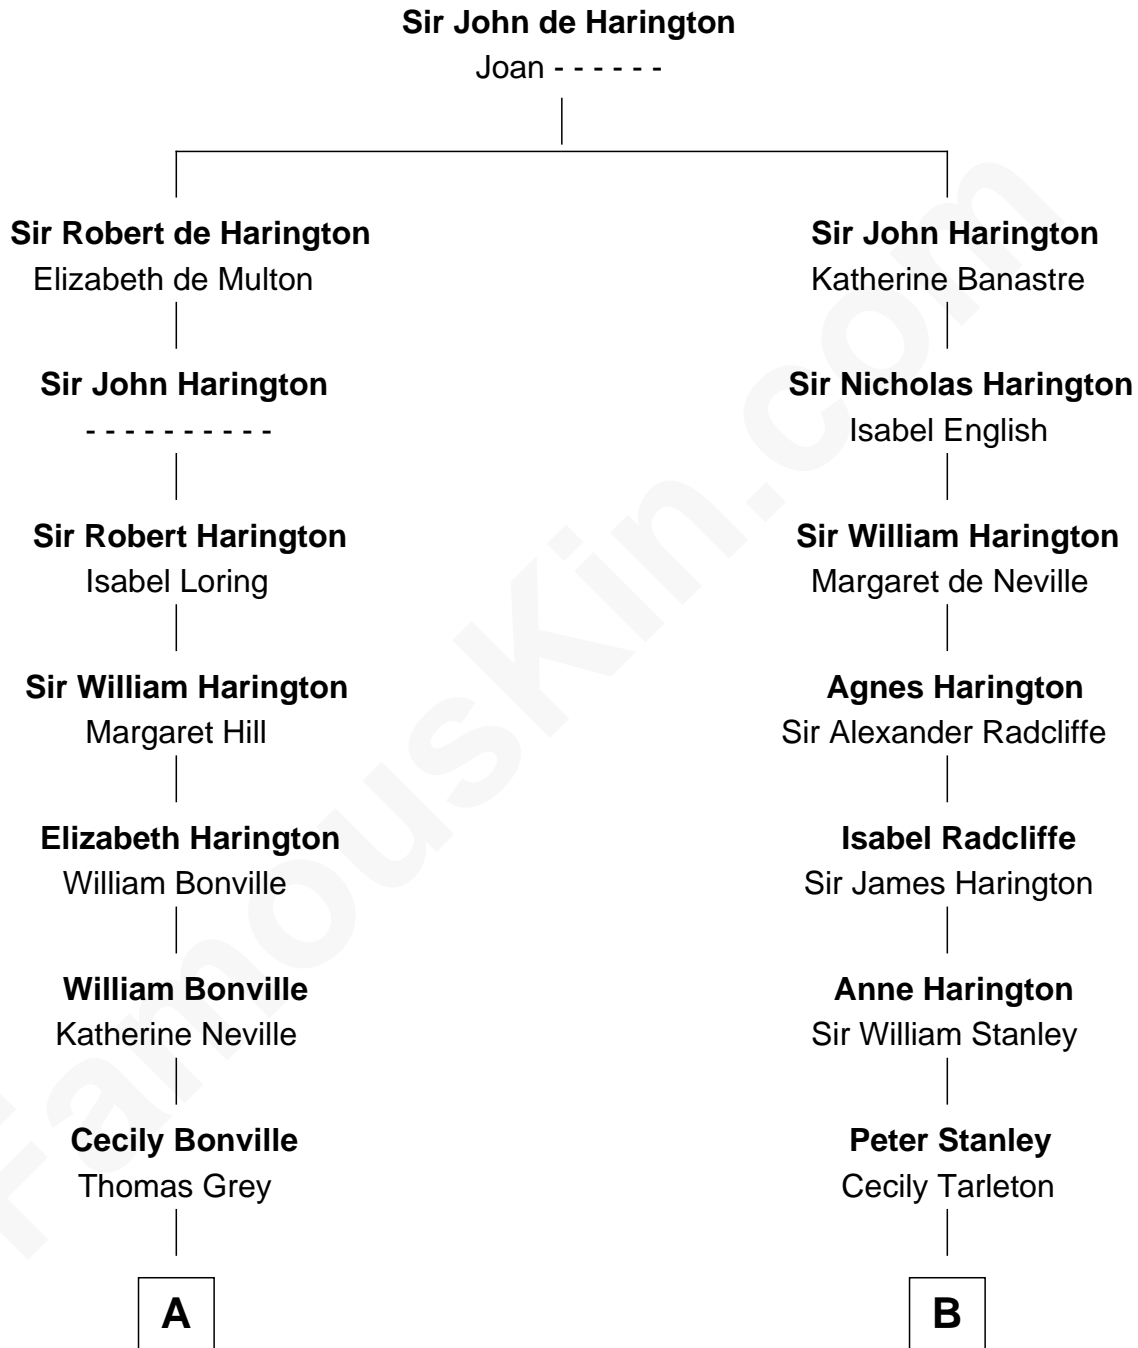

FamousKin.com Relationship Chart of

James Sherman

27th U.S. Vice-President

12th cousin 8 times removed of

Richard Henry Lee

Signer of the Declaration of Independence

C

—
Mary Augusta Barron

Stalham Williams

—
Frances Lucretia Williams

Richard Winslow Sherman

—
Mary Frances Sherman

Richard Updike Sherman

—
James Sherman

27th U.S. Vice-President

FamousKin.com