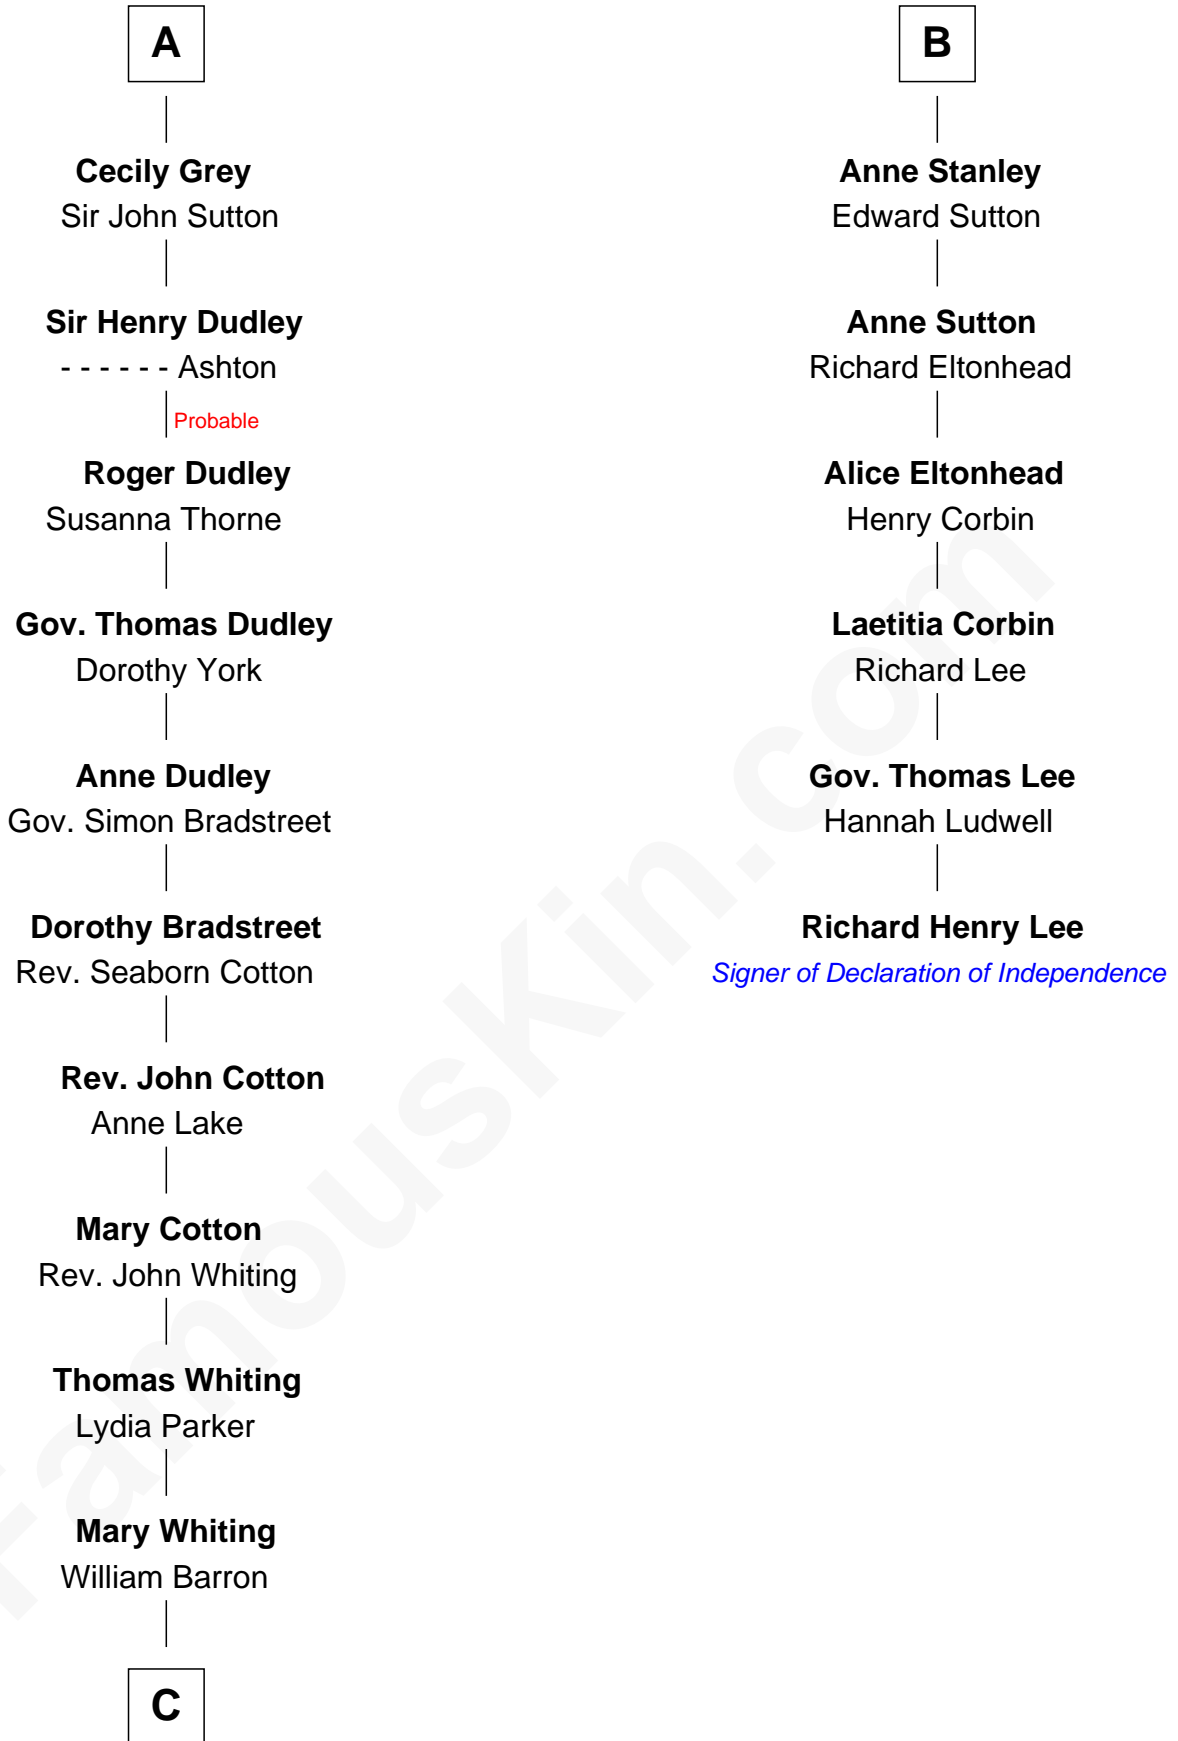

FamousKin.com Relationship Chart of

James Sherman

27th U.S. Vice-President

12th cousin 8 times removed of

Richard Henry Lee

Signer of the Declaration of Independence

C

—
Mary Augusta Barron

Stalham Williams

—
Frances Lucretia Williams

Richard Winslow Sherman

—
Mary Frances Sherman

Richard Updike Sherman

—
James Sherman

27th U.S. Vice-President

FamousKin.com