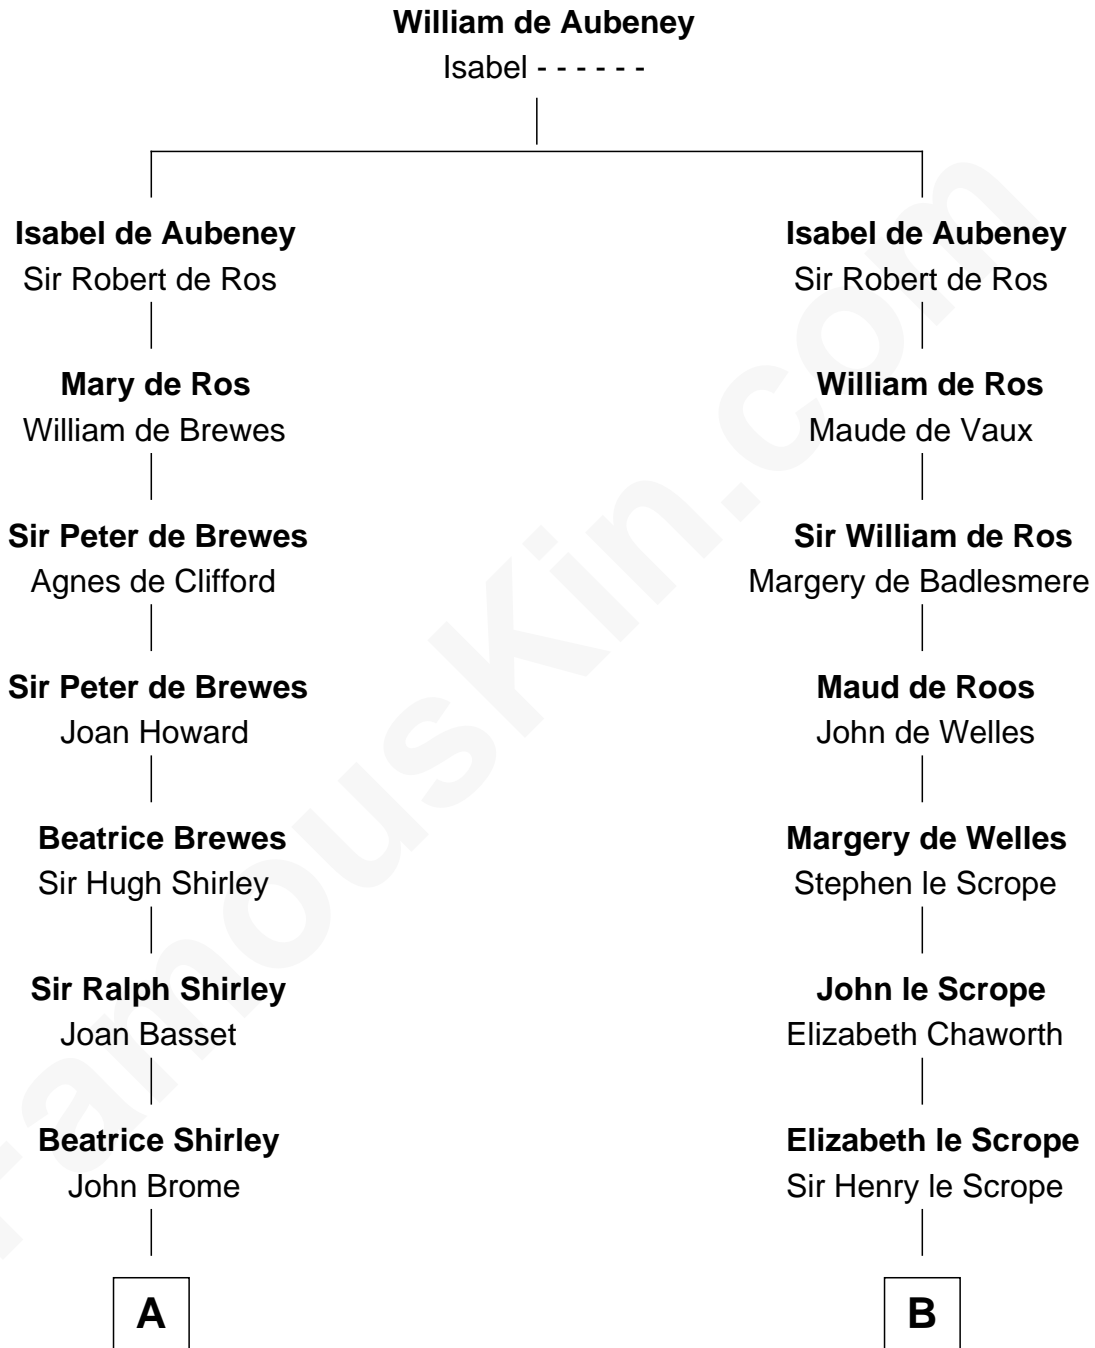

FamousKin.com Relationship Chart of

James Sherman

27th U.S. Vice-President

16th cousin 3 times removed of

Richard Henry Lee

Signer of the Declaration of Independence

C

Richard Winslow Sherman

Frances Lucretia Williams

Mary Frances Sherman

Richard Updike Sherman

James Sherman

27th U.S. Vice-President

FamousKin.com