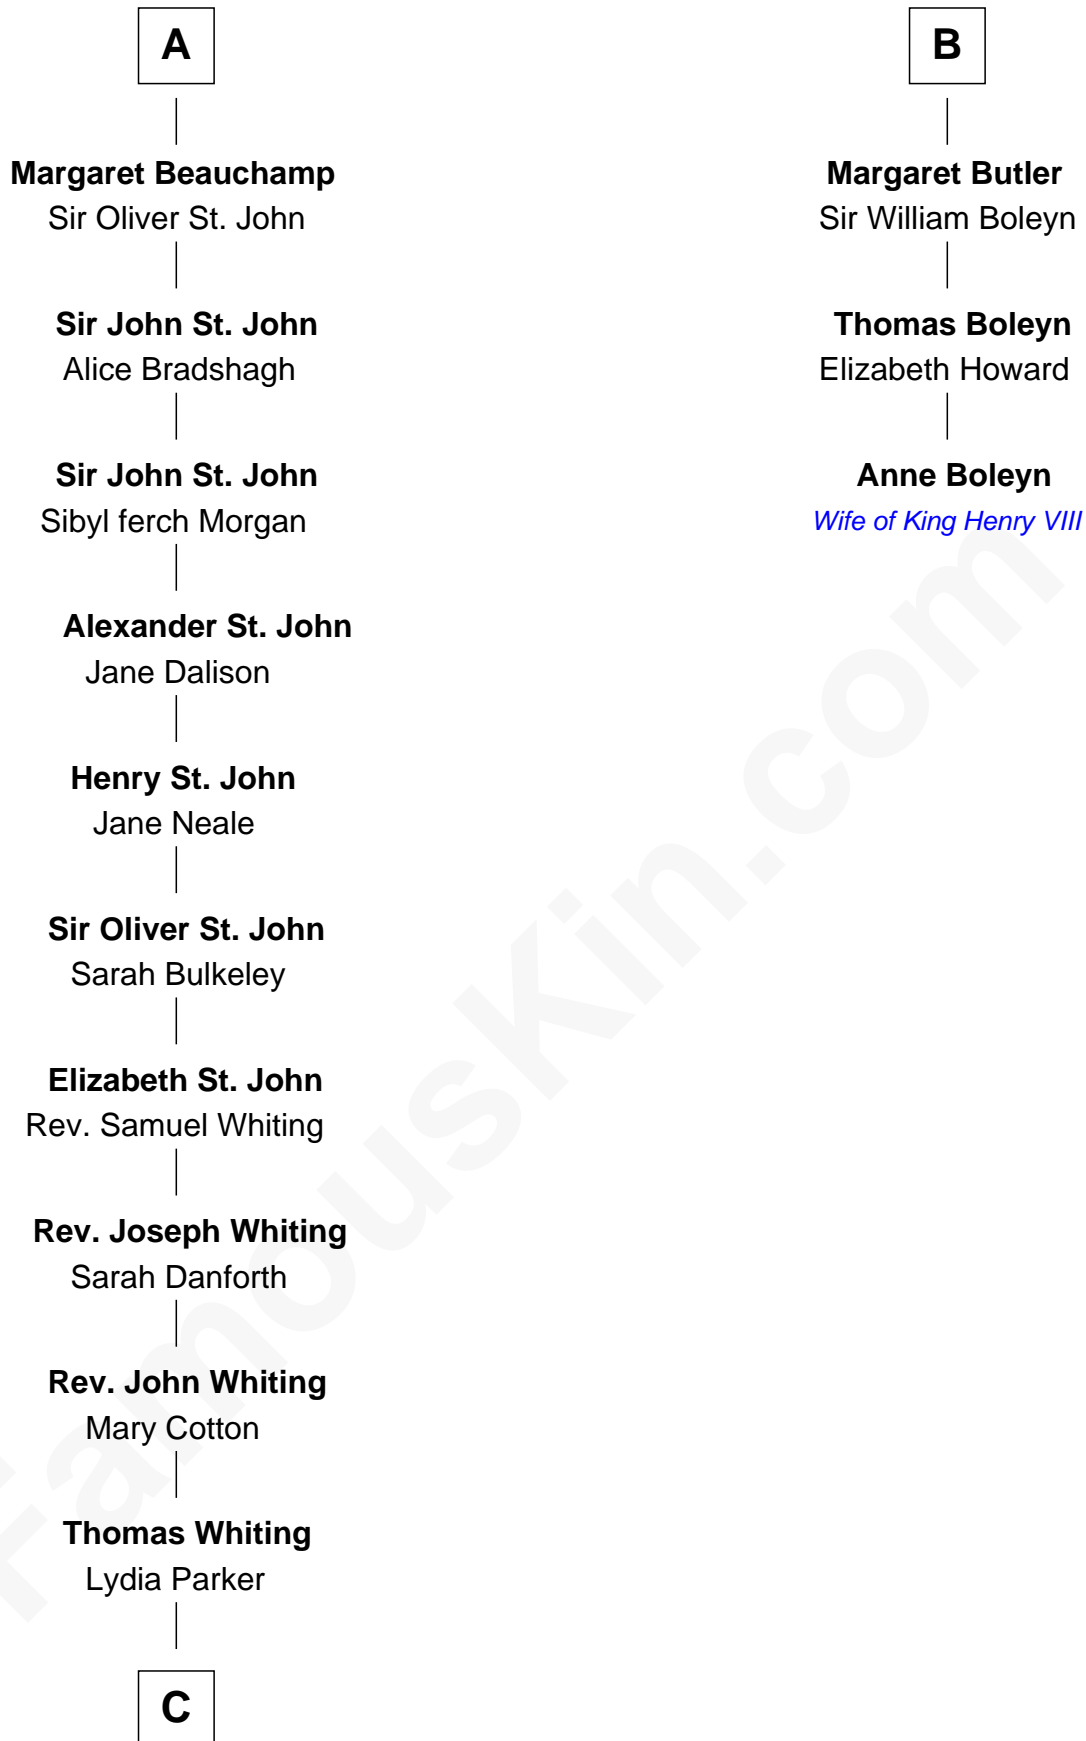

FamousKin.com Relationship Chart of

James Sherman

27th U.S. Vice-President

9th cousin 12 times removed of

Anne Boleyn

2nd Wife of King Henry VIII

Sir Humphrey de Bohun

Maud of Eu

C

—
Mary Whiting
William Barron

—
Mary Augusta Barron
Stalham Williams

—
Frances Lucretia Williams
Richard Winslow Sherman

—
Mary Frances Sherman
Richard Updike Sherman

—
James Sherman
27th U.S. Vice-President