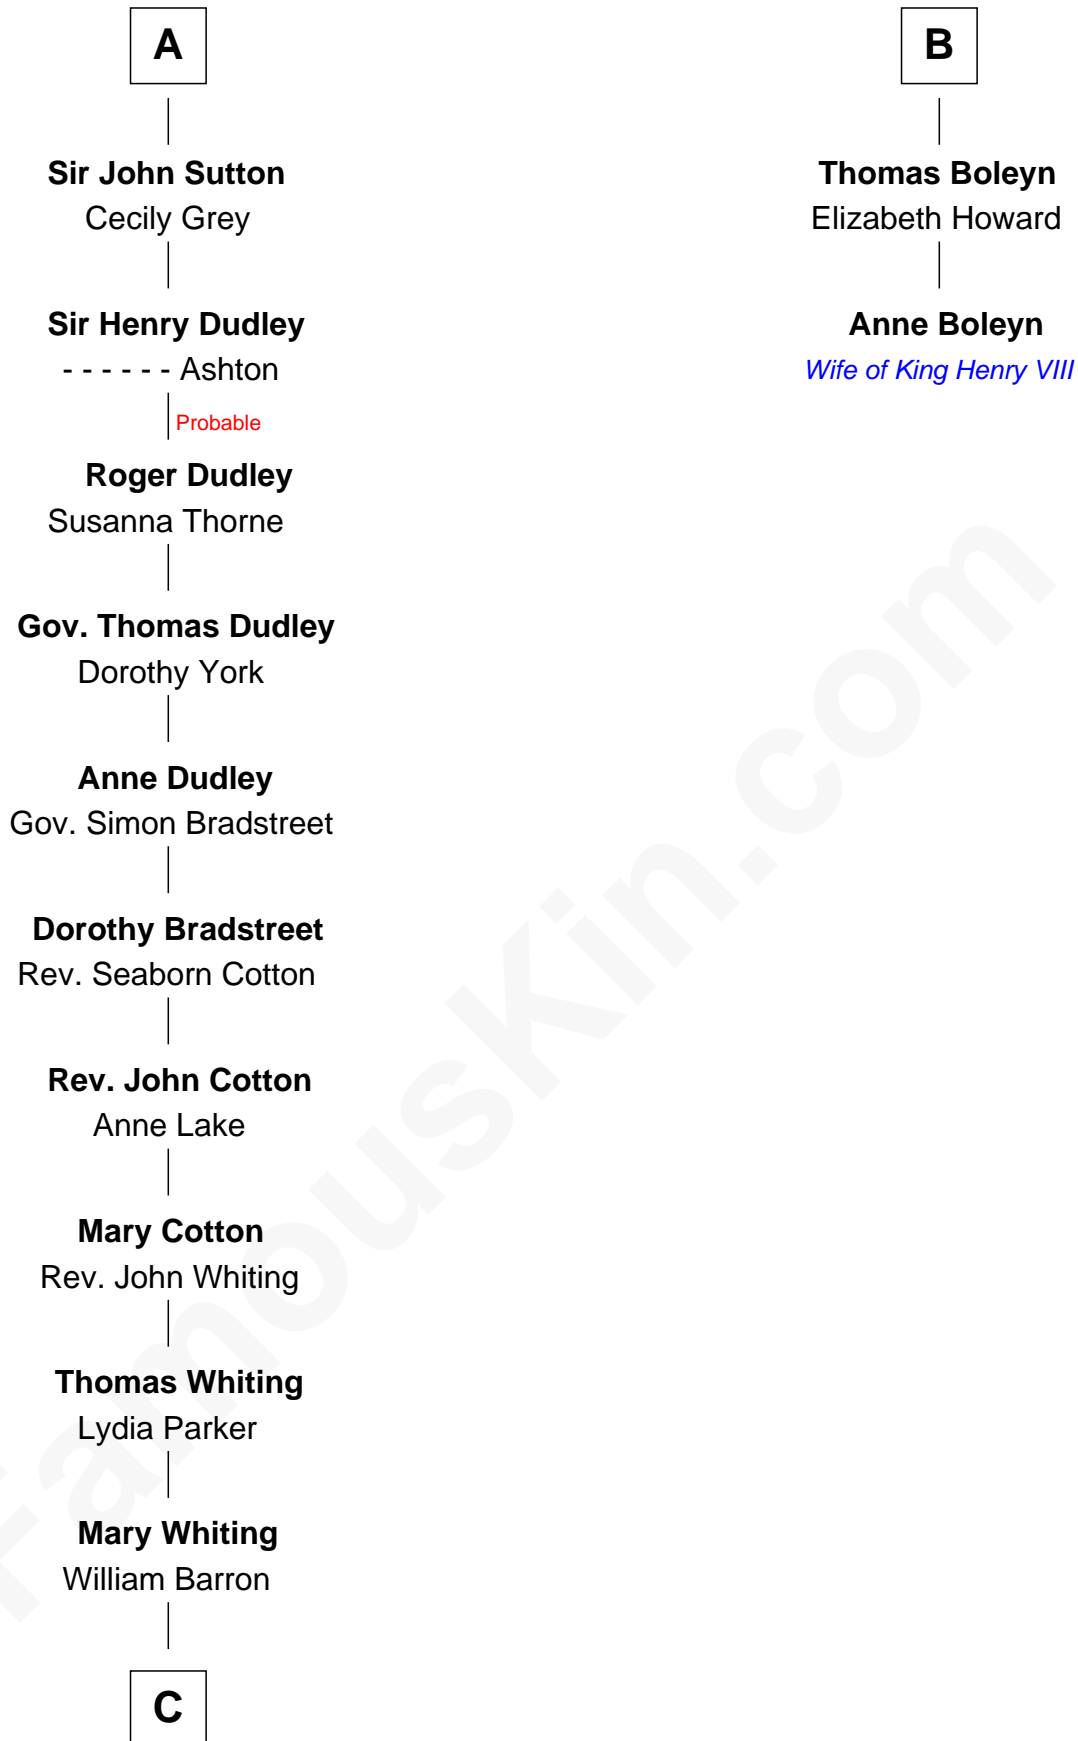

FamousKin.com Relationship Chart of

James Sherman

27th U.S. Vice-President

8th cousin 12 times removed of

Anne Boleyn

2nd Wife of King Henry VIII

C

—
Mary Augusta Barron

Stalham Williams

—
Frances Lucretia Williams

Richard Winslow Sherman

—
Mary Frances Sherman

Richard Updike Sherman

—
James Sherman

27th U.S. Vice-President

FamousKin.com