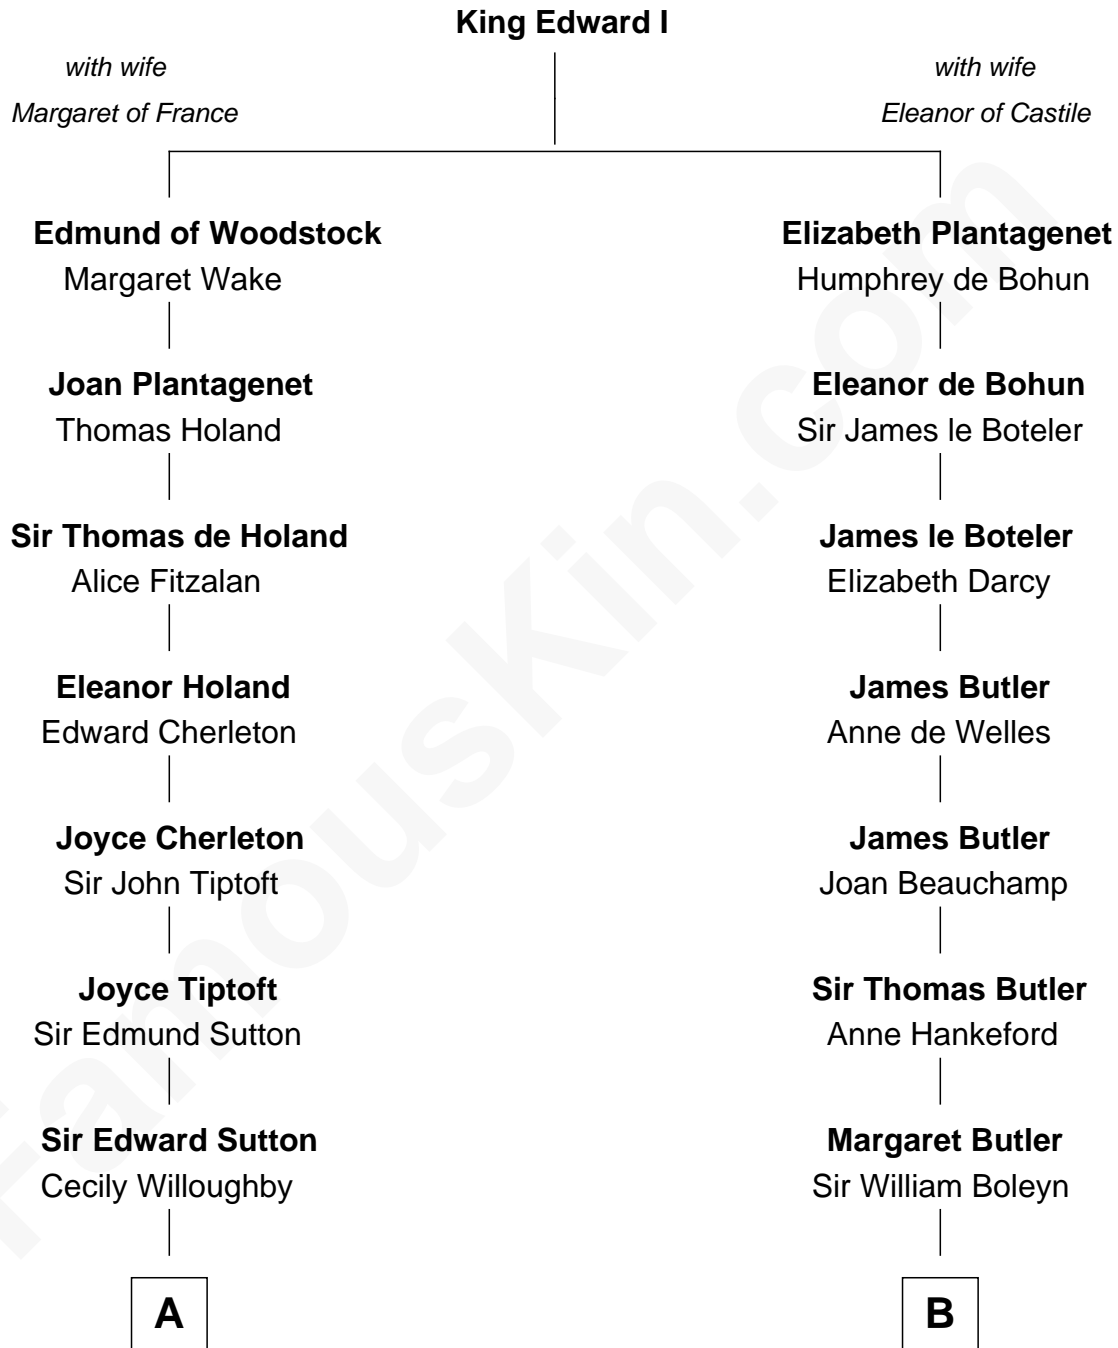

FamousKin.com Relationship Chart of

James Sherman

27th U.S. Vice-President

8th cousin 12 times removed of

Anne Boleyn

2nd Wife of King Henry VIII

C

—
Mary Augusta Barron

Stalham Williams

—
Frances Lucretia Williams

Richard Winslow Sherman

—
Mary Frances Sherman

Richard Updike Sherman

—
James Sherman

27th U.S. Vice-President

FamousKin.com