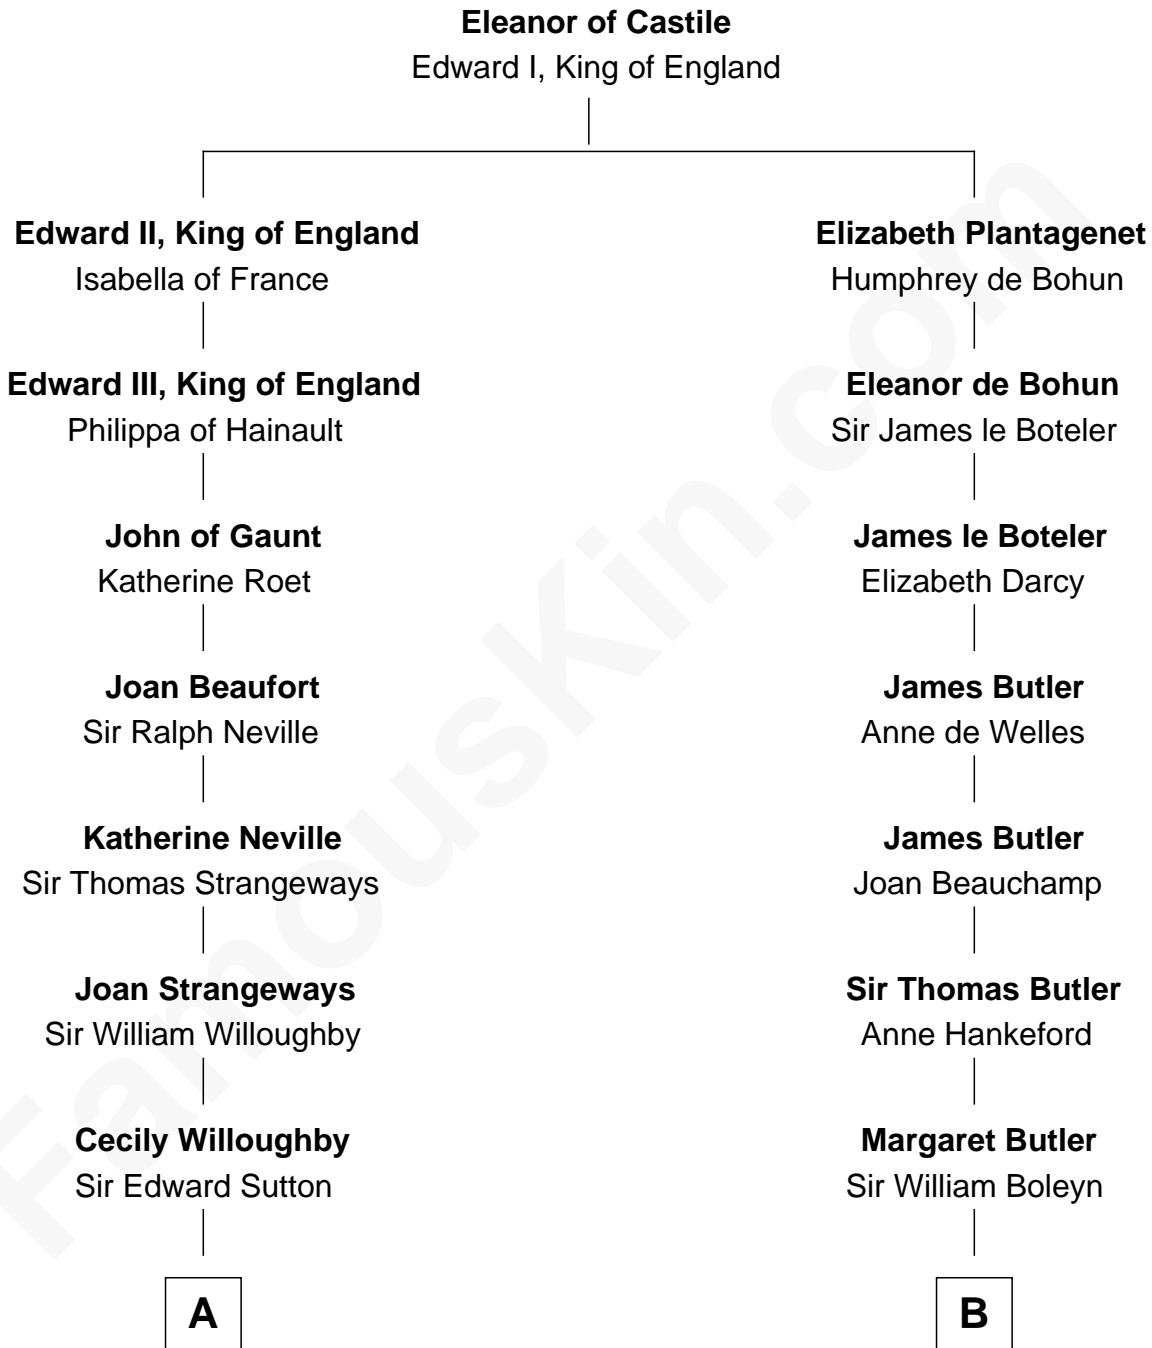

FamousKin.com Relationship Chart of

James Sherman

27th U.S. Vice-President

8th cousin 12 times removed of

Anne Boleyn

2nd Wife of King Henry VIII

C

—
Mary Augusta Barron

Stalham Williams

—
Frances Lucretia Williams

Richard Winslow Sherman

—
Mary Frances Sherman

Richard Updike Sherman

—
James Sherman

27th U.S. Vice-President

FamousKin.com