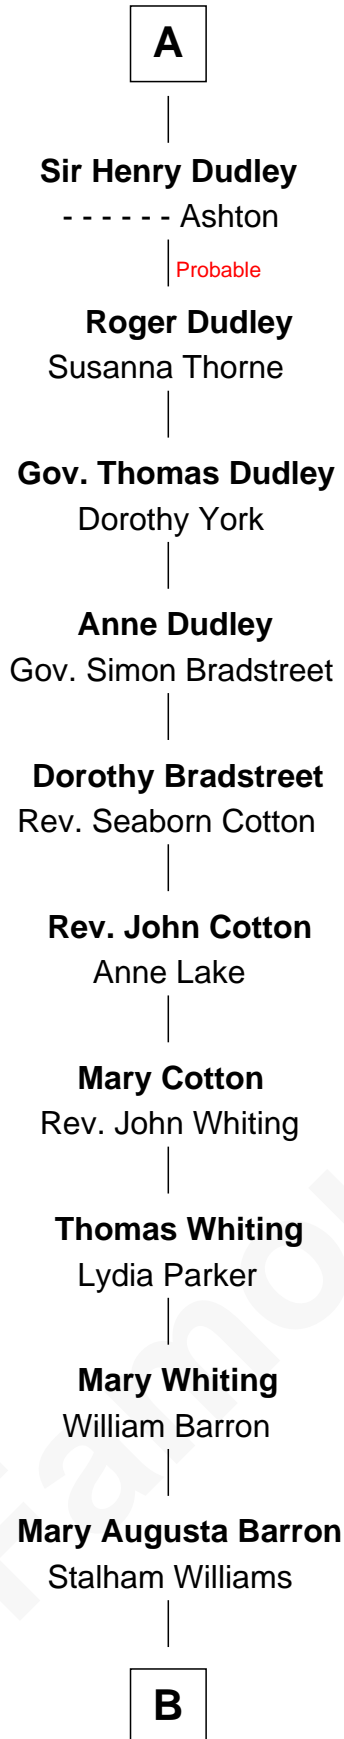

# FamousKin.com Relationship Chart of

**James Sherman**

*27th U.S. Vice-President*

6th cousin 13 times removed of

**Anne Boleyn**

*2nd Wife of King Henry VIII*

**Sir William de Ros**  
Margery de Badlesmere

**Thomas de Ros**  
Beatrice de Stafford

**Margaret de Ros**  
Sir Reynold Grey

**Margaret Grey**  
Sir William Bonville

**William Bonville**  
Elizabeth Harington

**William Bonville**  
Katherine Neville

**Cecily Bonville**  
Thomas Grey

**Cecily Grey**  
Sir John Sutton

**A**

**Maud de Roos**  
John de Welles

**Anne de Welles**  
James Butler

**James Butler**  
Joan Beauchamp

**Sir Thomas Butler**  
Anne Hankeford

**Margaret Butler**  
Sir William Boleyn

**Thomas Boleyn**  
Elizabeth Howard

**Anne Boleyn**  
*Wife of King Henry VIII*

**B**

—  
**Frances Lucretia Williams**

Richard Winslow Sherman

—  
**Mary Frances Sherman**