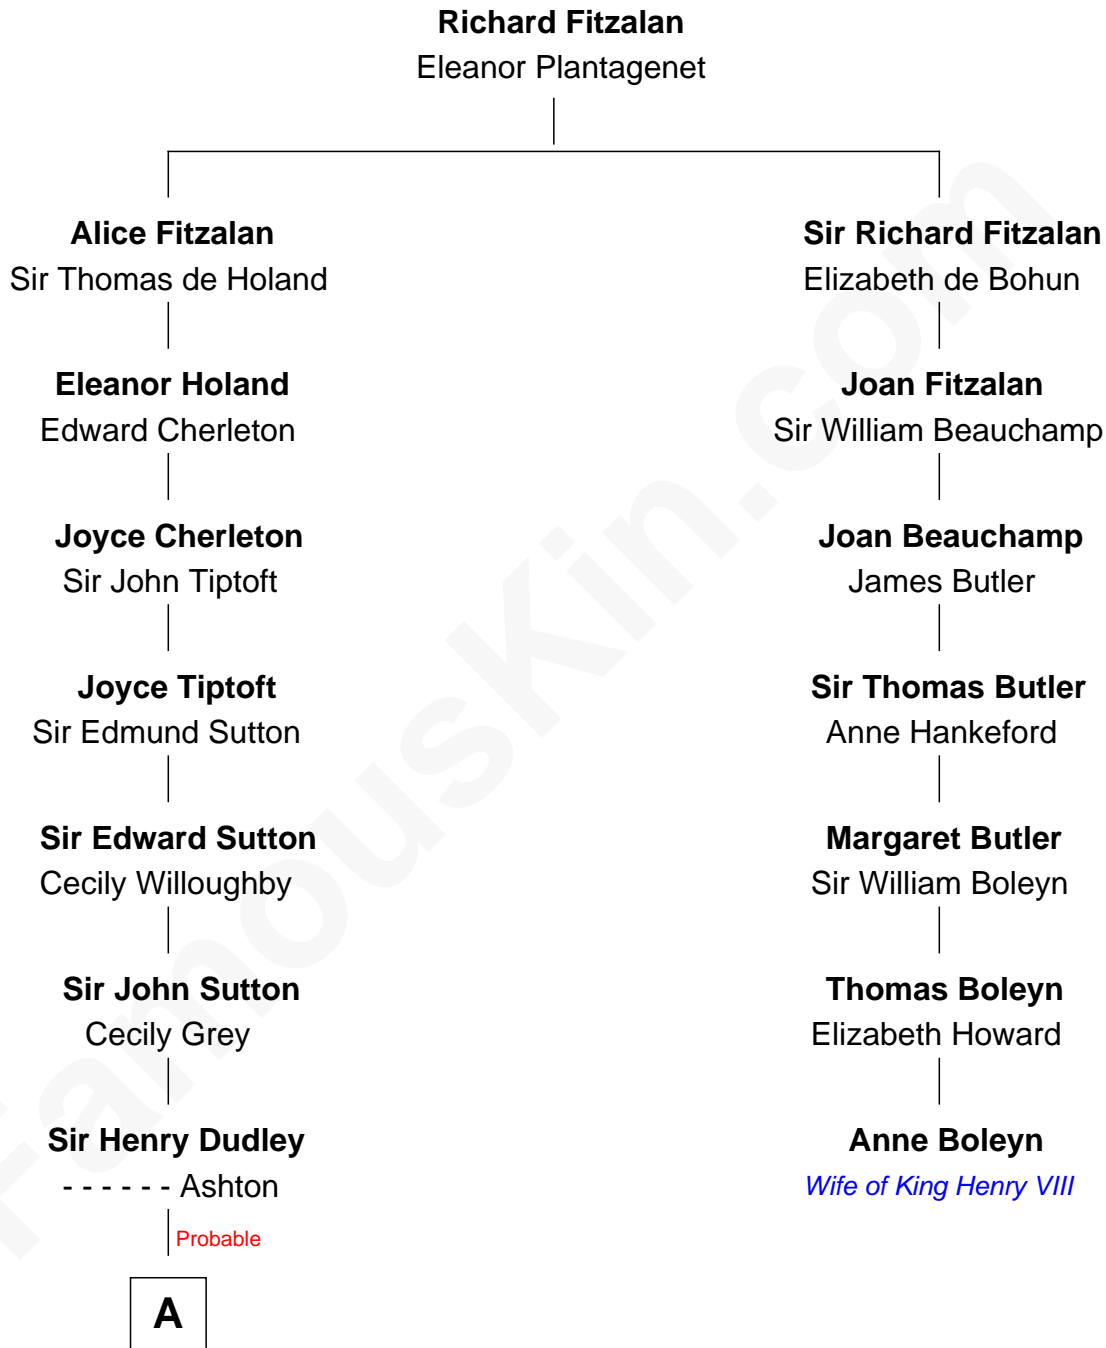

FamousKin.com Relationship Chart of

James Sherman

27th U.S. Vice-President

6th cousin 12 times removed of

Anne Boleyn

2nd Wife of King Henry VIII

B

—
Mary Frances Sherman
Richard Updike Sherman

—
James Sherman
27th U.S. Vice-President

FamousKin.com