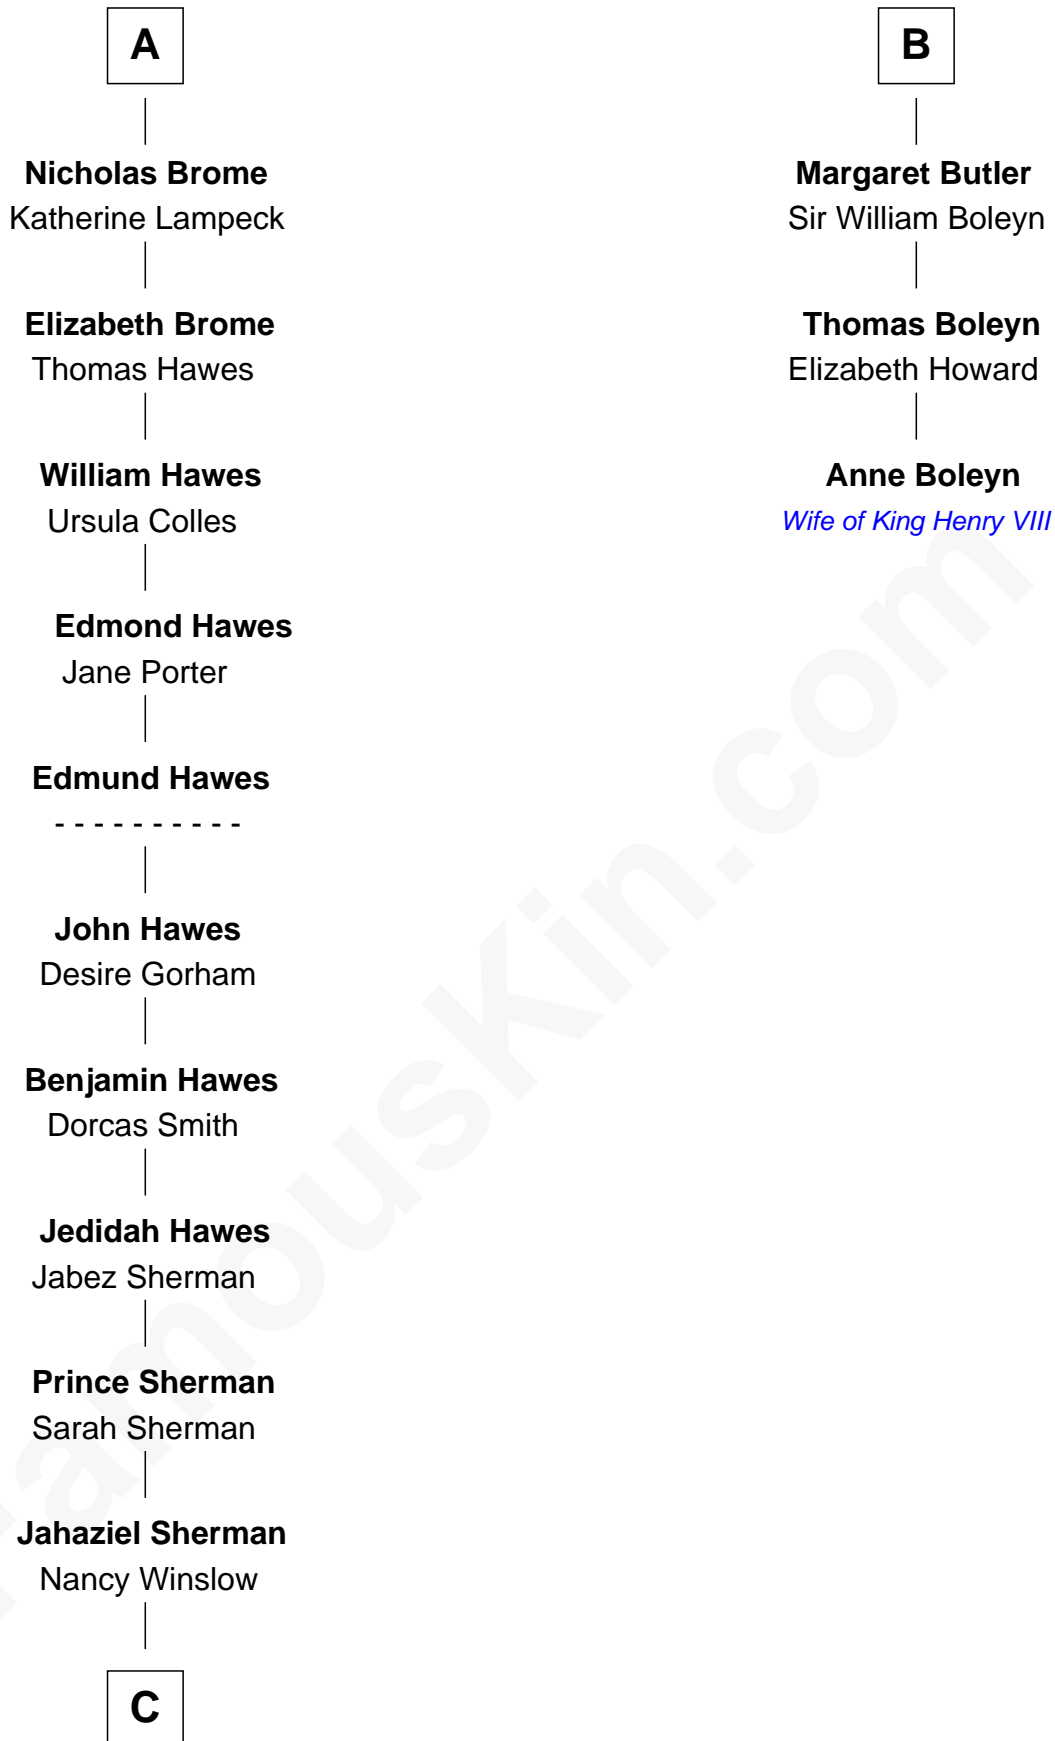

FamousKin.com Relationship Chart of

James Sherman

27th U.S. Vice-President

9th cousin 10 times removed of

Anne Boleyn

2nd Wife of King Henry VIII

Sir William de Ros

Lucy FitzPiers

Isabel de Aubeney

William de Ros

Maude de Vaux

Sir William de Ros

Margery de Badlesmere

Maud de Roos

John de Welles

Anne de Welles

James Butler

James Butler

Joan Beauchamp

Sir Thomas Butler

Anne Hankeford

B

C

Richard Winslow Sherman

Frances Lucretia Williams

Mary Frances Sherman

Richard Updike Sherman

James Sherman

27th U.S. Vice-President

FamousKin.com