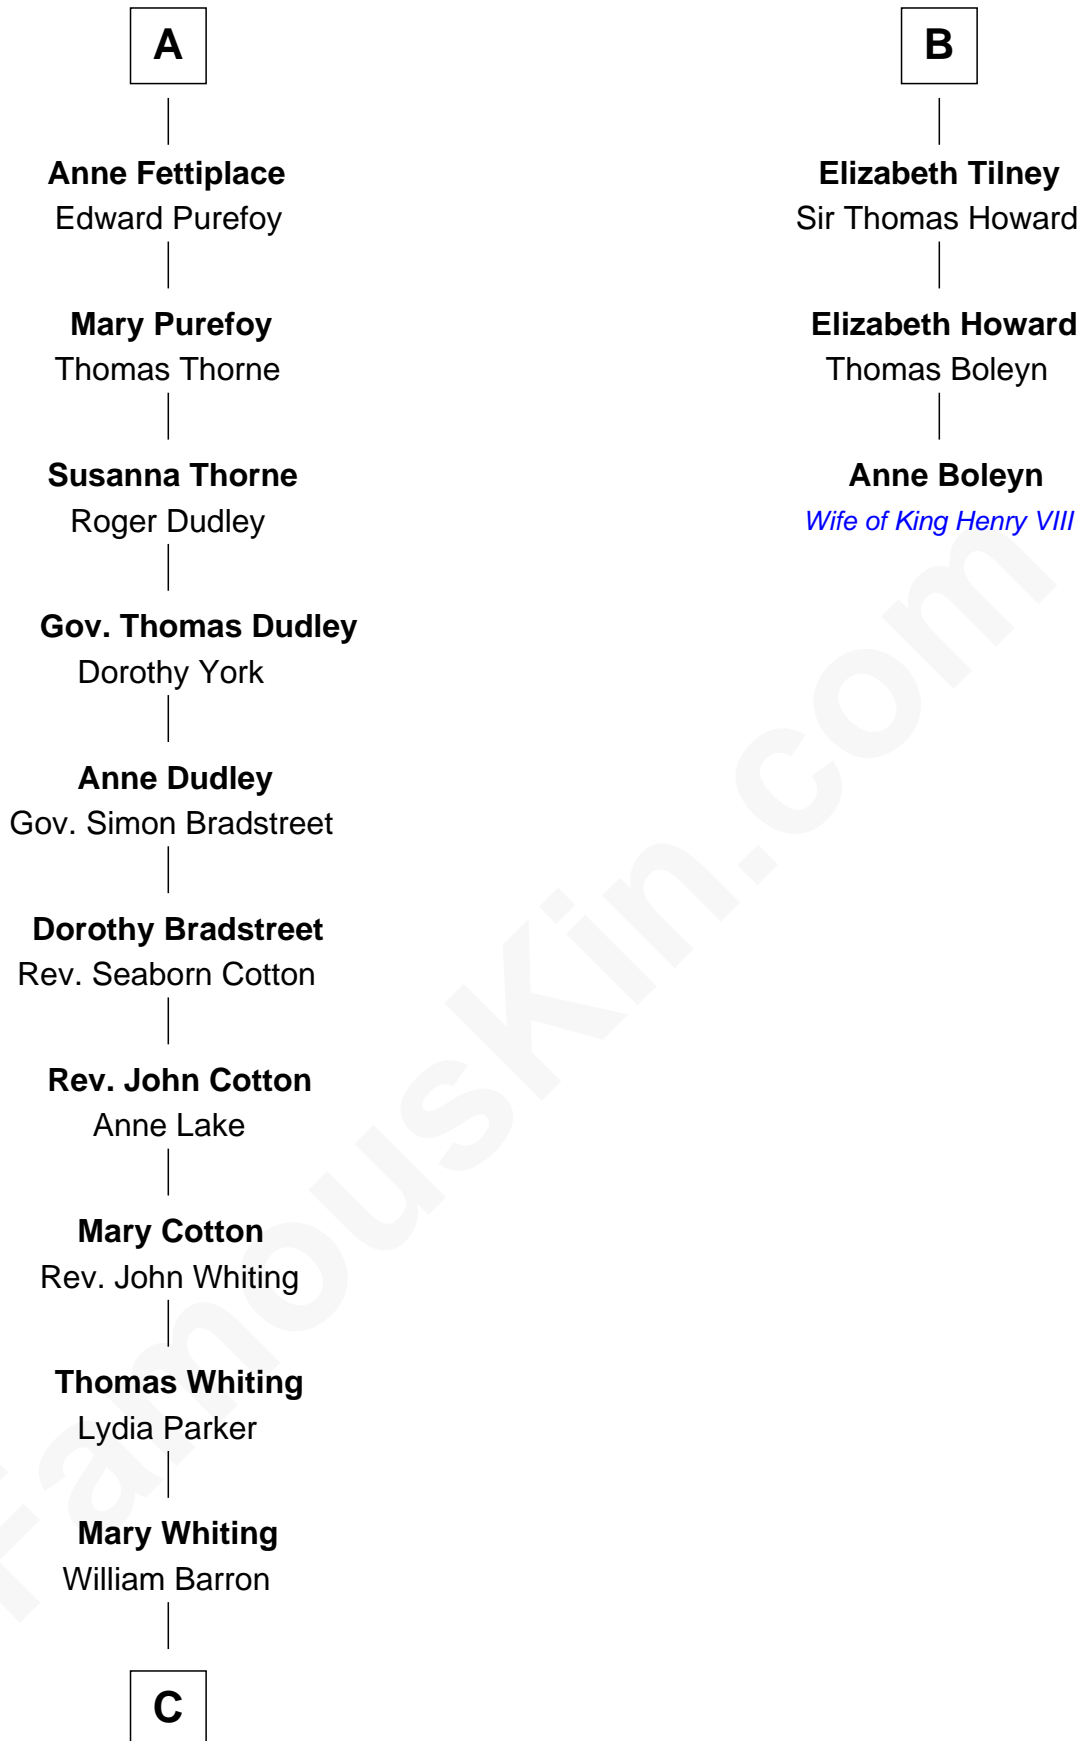

# FamousKin.com Relationship Chart of

**James Sherman**

*27th U.S. Vice-President*

9th cousin 11 times removed of

**Anne Boleyn**

*2nd Wife of King Henry VIII*

**C**

—  
**Mary Augusta Barron**  
Stalham Williams

—  
**Frances Lucretia Williams**  
Richard Winslow Sherman

—  
**Mary Frances Sherman**  
Richard Updike Sherman

—  
**James Sherman**  
*27th U.S. Vice-President*

FamousKin.com