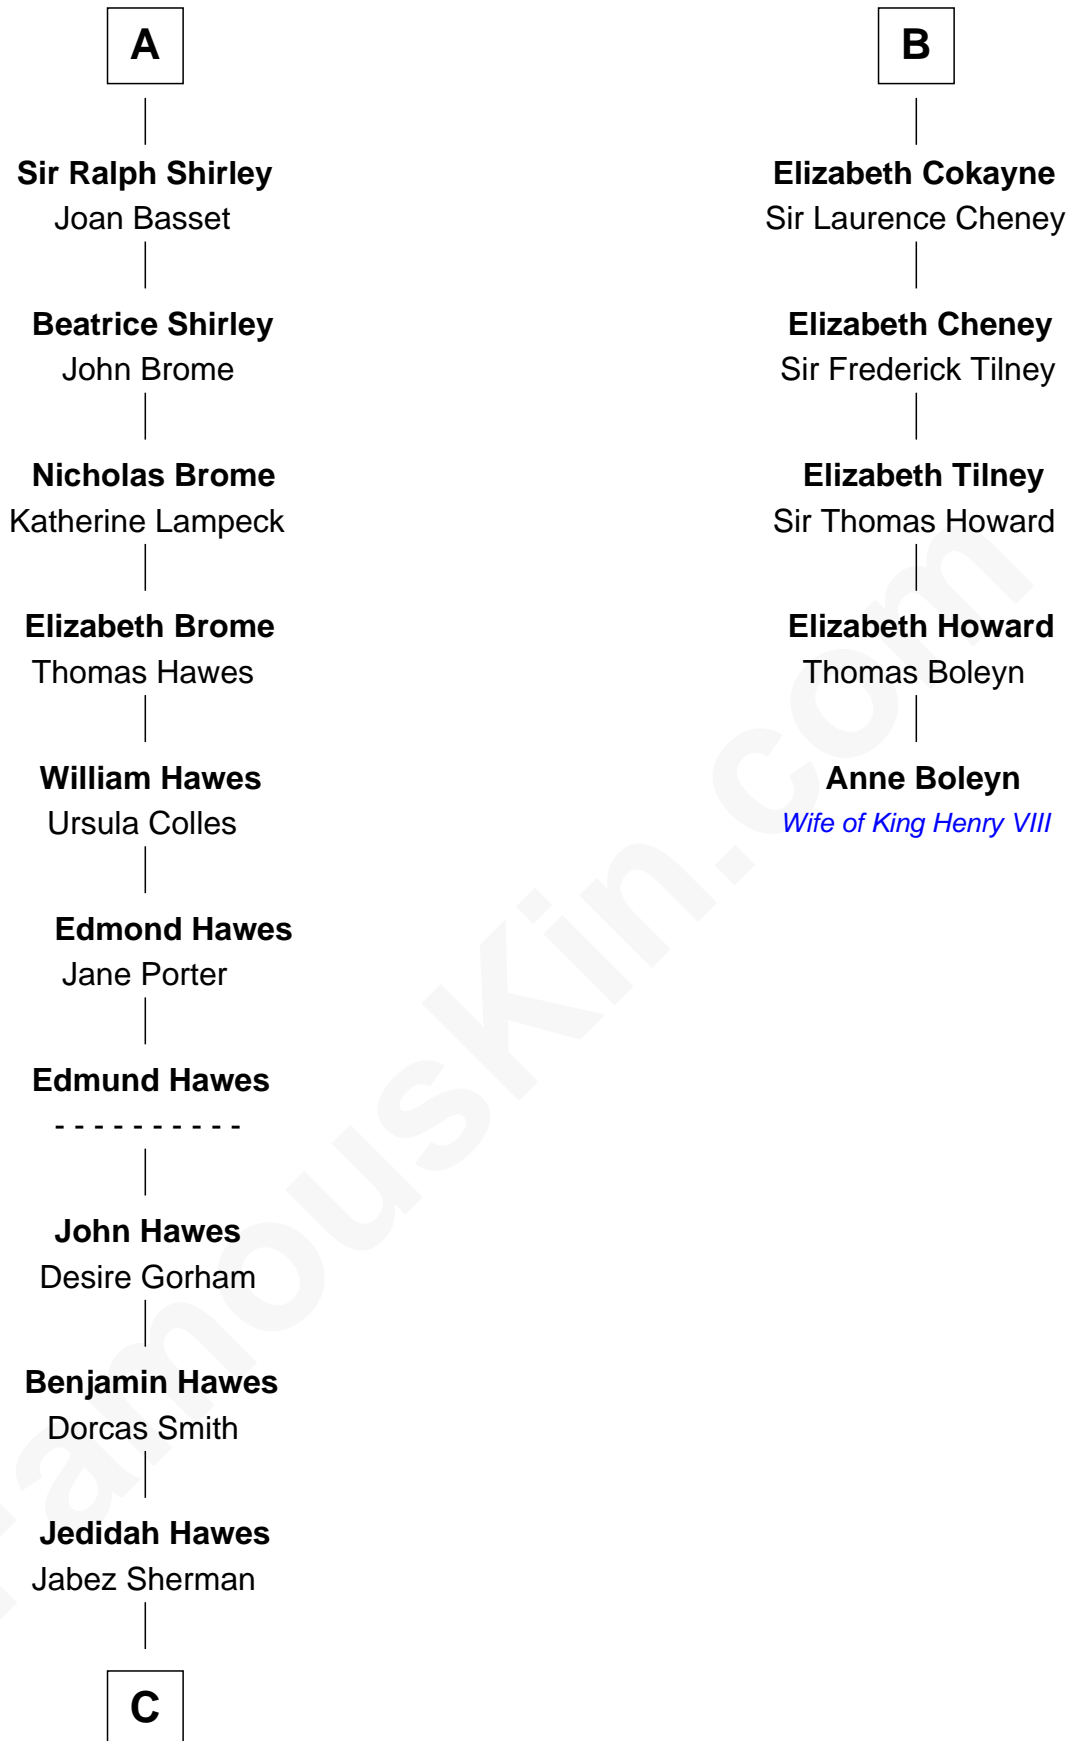

# FamousKin.com Relationship Chart of

**James Sherman**

*27th U.S. Vice-President*

11th cousin 10 times removed of

**Anne Boleyn**

*2nd Wife of King Henry VIII*

**Sir William Longespee**

Ela of Salisbury

Sir Walter FitzRobert

**Ela FitzWalter**

William de Odingsells

**Ida de Odingsells**

Sir Roger de Herdeburgh

**Ela Herdeburgh**

Sir William de Boteler

**Ankaret le Boteler**

John le Strange

**Eleanor le Strange**

Sir Reynold de Grey

**Ida Grey**

John Cokayne

**B**

**C**

—  
**Prince Sherman**

Sarah Sherman

—  
**Jahaziel Sherman**

Nancy Winslow

—  
**Richard Winslow Sherman**

Frances Lucretia Williams

—  
**Mary Frances Sherman**

Richard Updike Sherman

—  
**James Sherman**