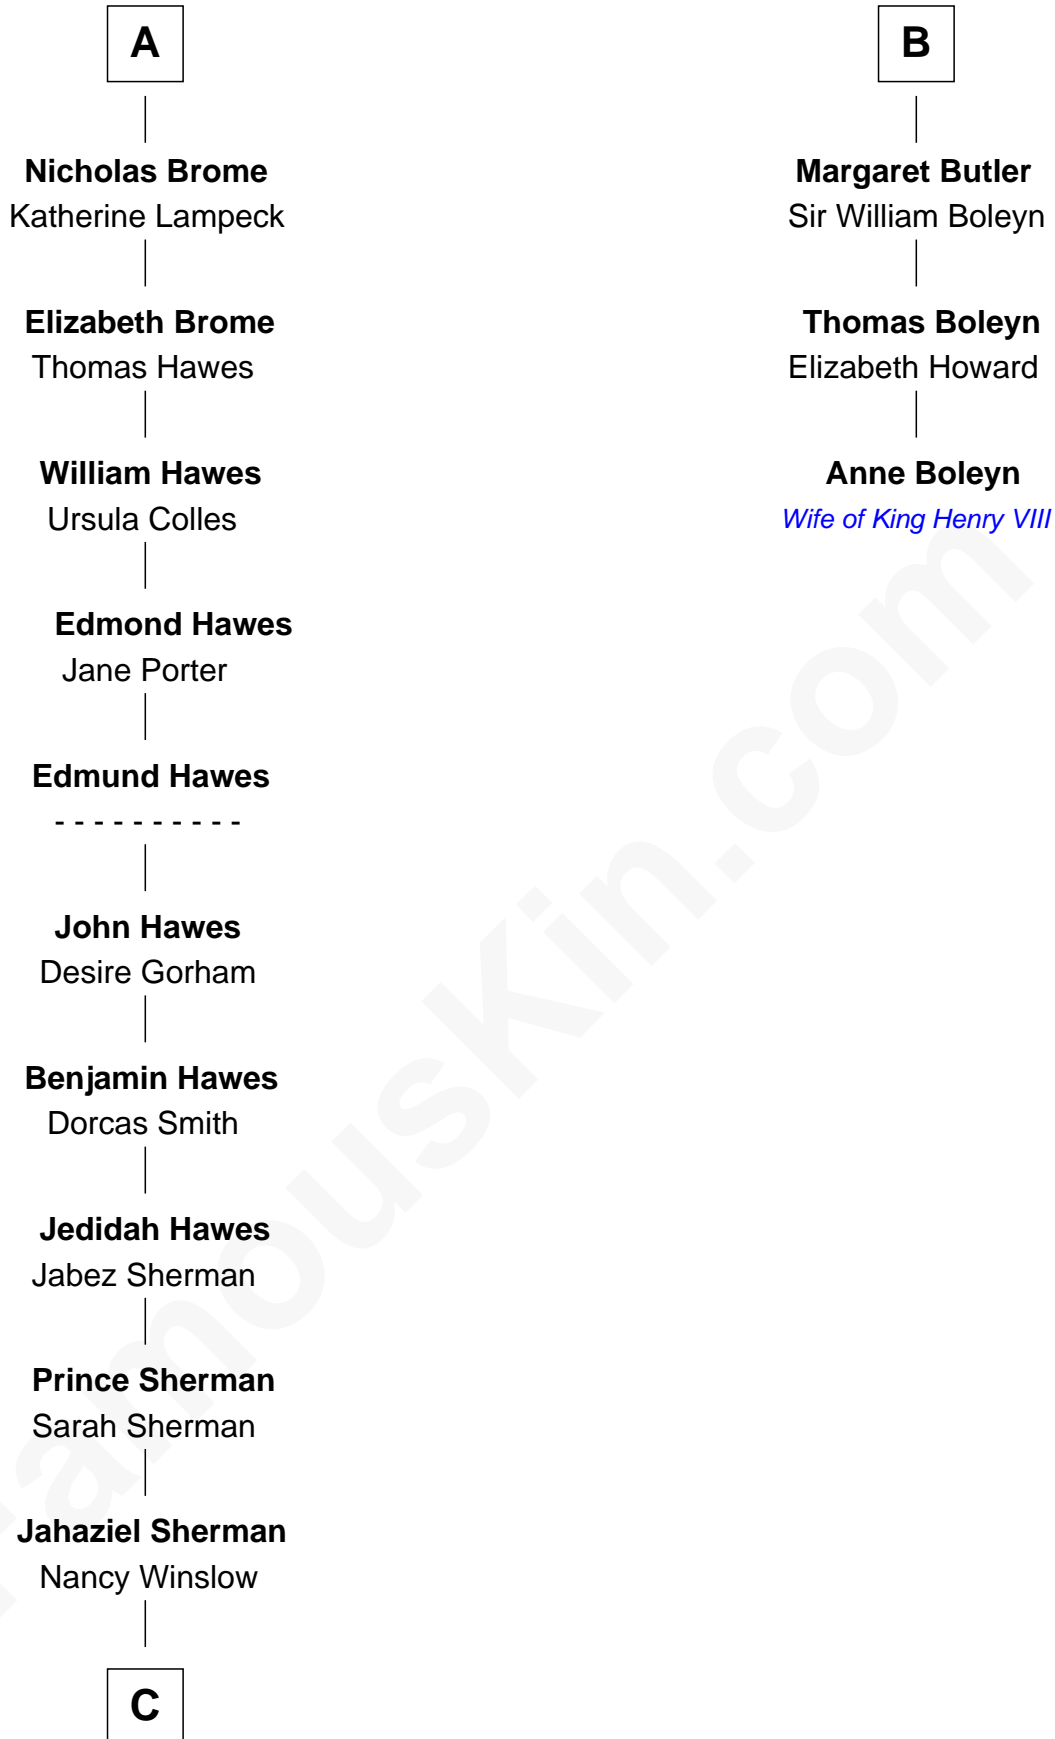

FamousKin.com Relationship Chart of

James Sherman

27th U.S. Vice-President

9th cousin 10 times removed of

Anne Boleyn

2nd Wife of King Henry VIII

C

Richard Winslow Sherman

Frances Lucretia Williams

Mary Frances Sherman

Richard Updike Sherman

James Sherman

27th U.S. Vice-President

FamousKin.com