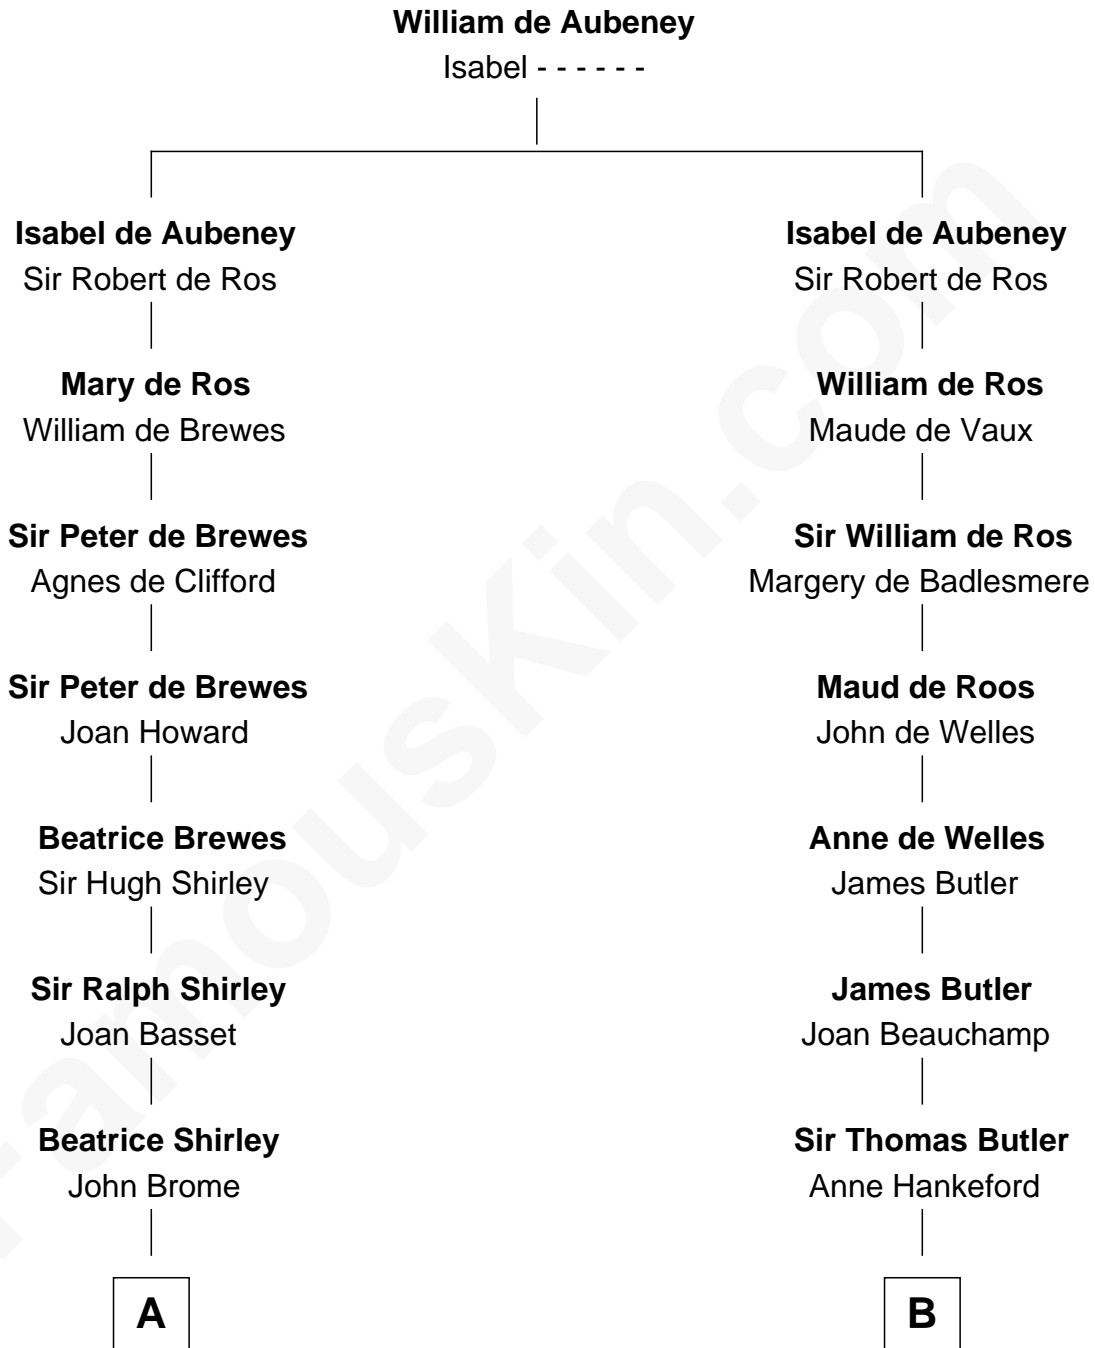

FamousKin.com Relationship Chart of

James Sherman

27th U.S. Vice-President

9th cousin 10 times removed of

Anne Boleyn

2nd Wife of King Henry VIII

C

Richard Winslow Sherman

Frances Lucretia Williams

Mary Frances Sherman

Richard Updike Sherman

James Sherman

27th U.S. Vice-President

FamousKin.com