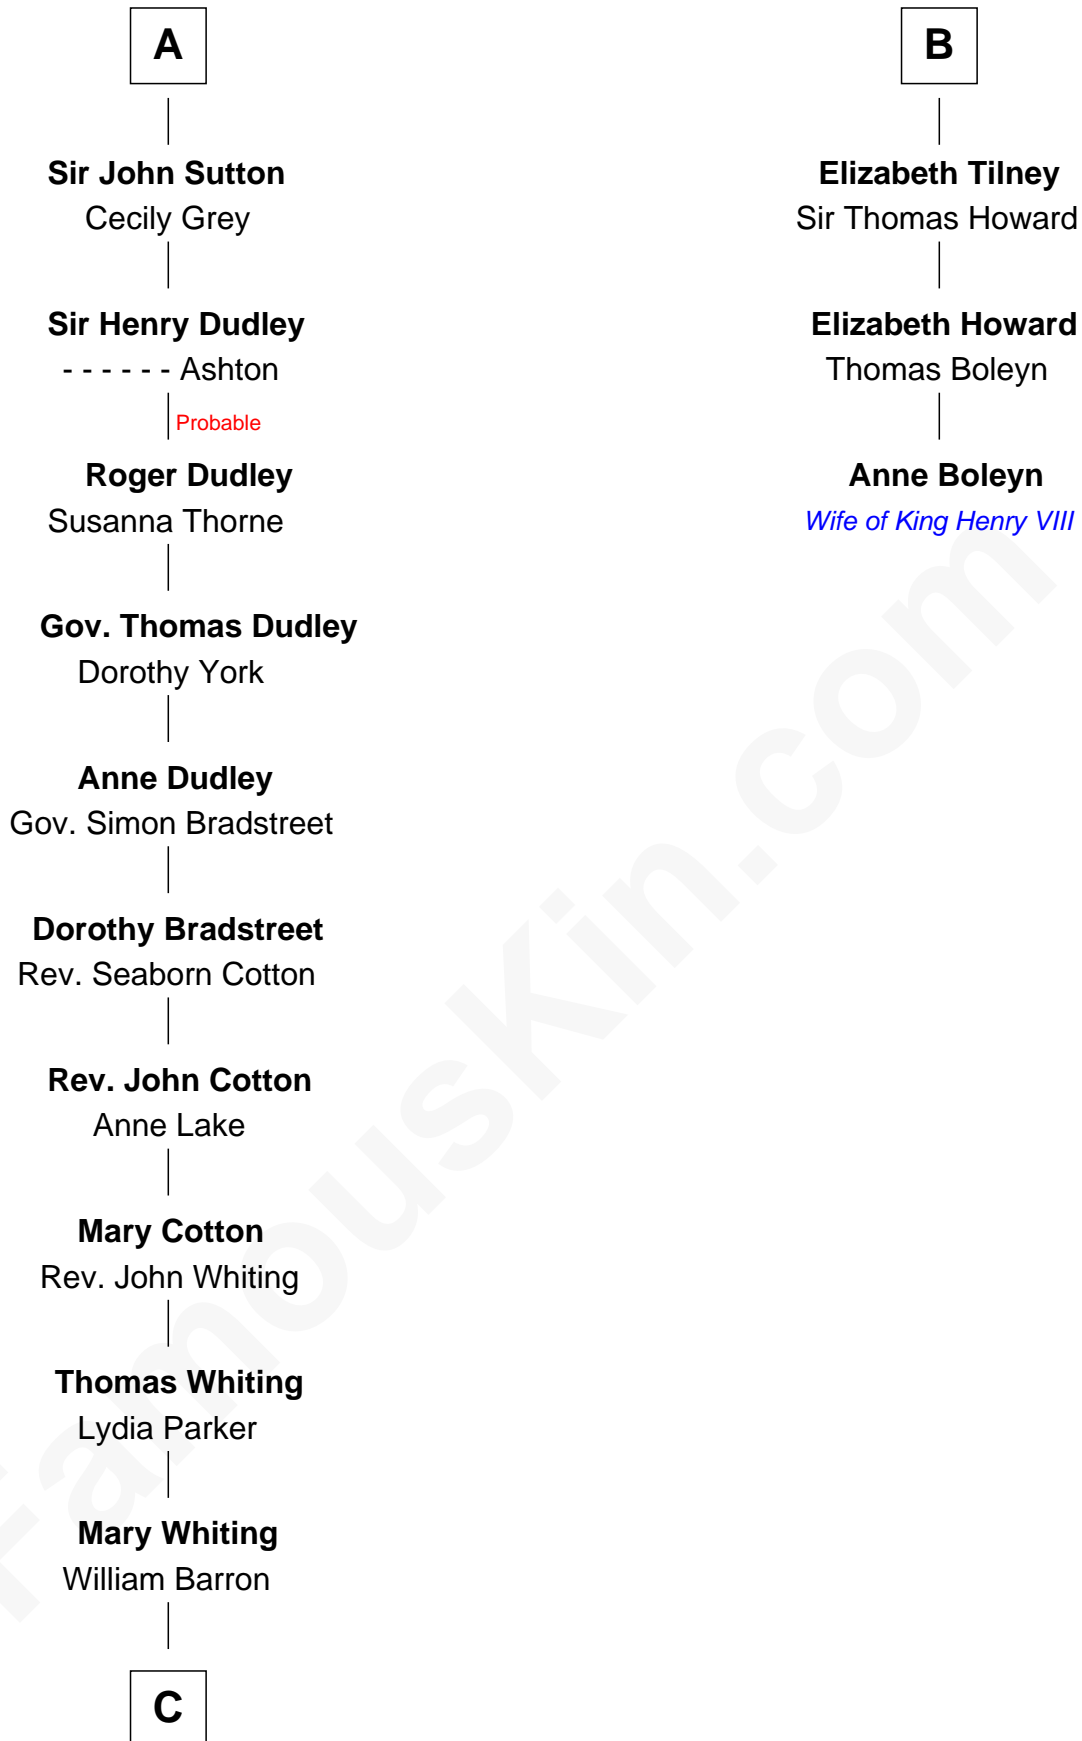

FamousKin.com Relationship Chart of

James Sherman

27th U.S. Vice-President

9th cousin 11 times removed of

Anne Boleyn

2nd Wife of King Henry VIII

Sir William de Cantilupe

Eve de Braiose

27th U.S. Vice-President

FamousKin.com