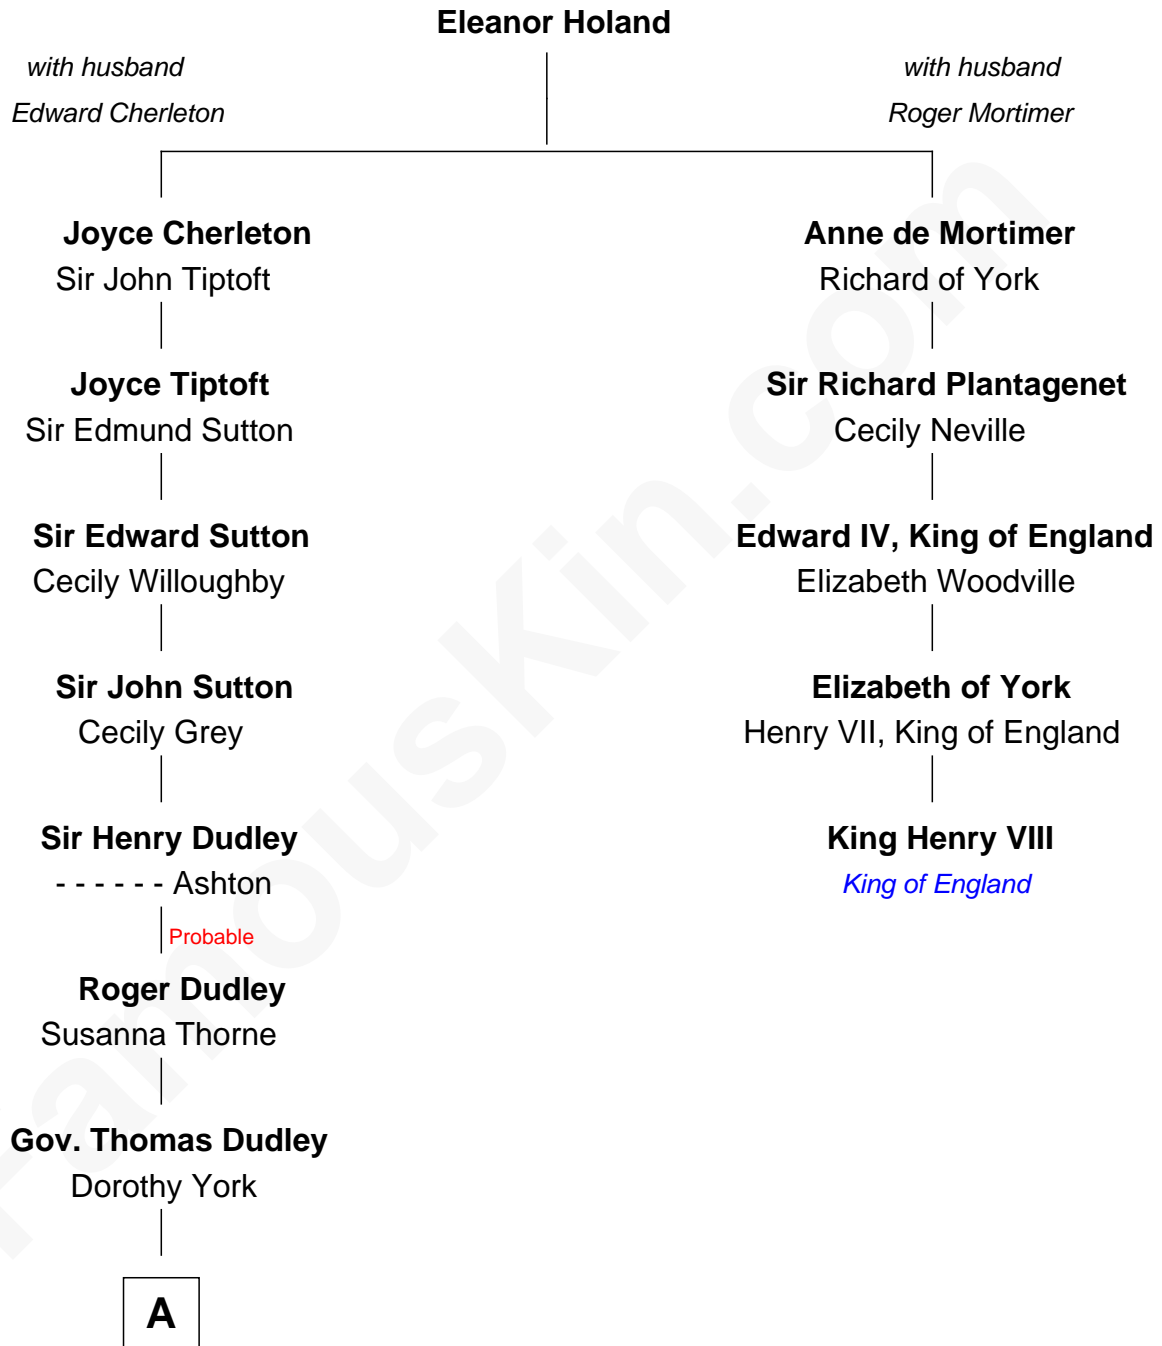

FamousKin.com Relationship Chart of

James Sherman

27th U.S. Vice-President

4th cousin 12 times removed of

King Henry VIII

King of England

A

—
Anne Dudley

Gov. Simon Bradstreet

—
Dorothy Bradstreet

Rev. Seaborn Cotton

—
Rev. John Cotton

Anne Lake

—
Mary Cotton

Rev. John Whiting

—
Thomas Whiting