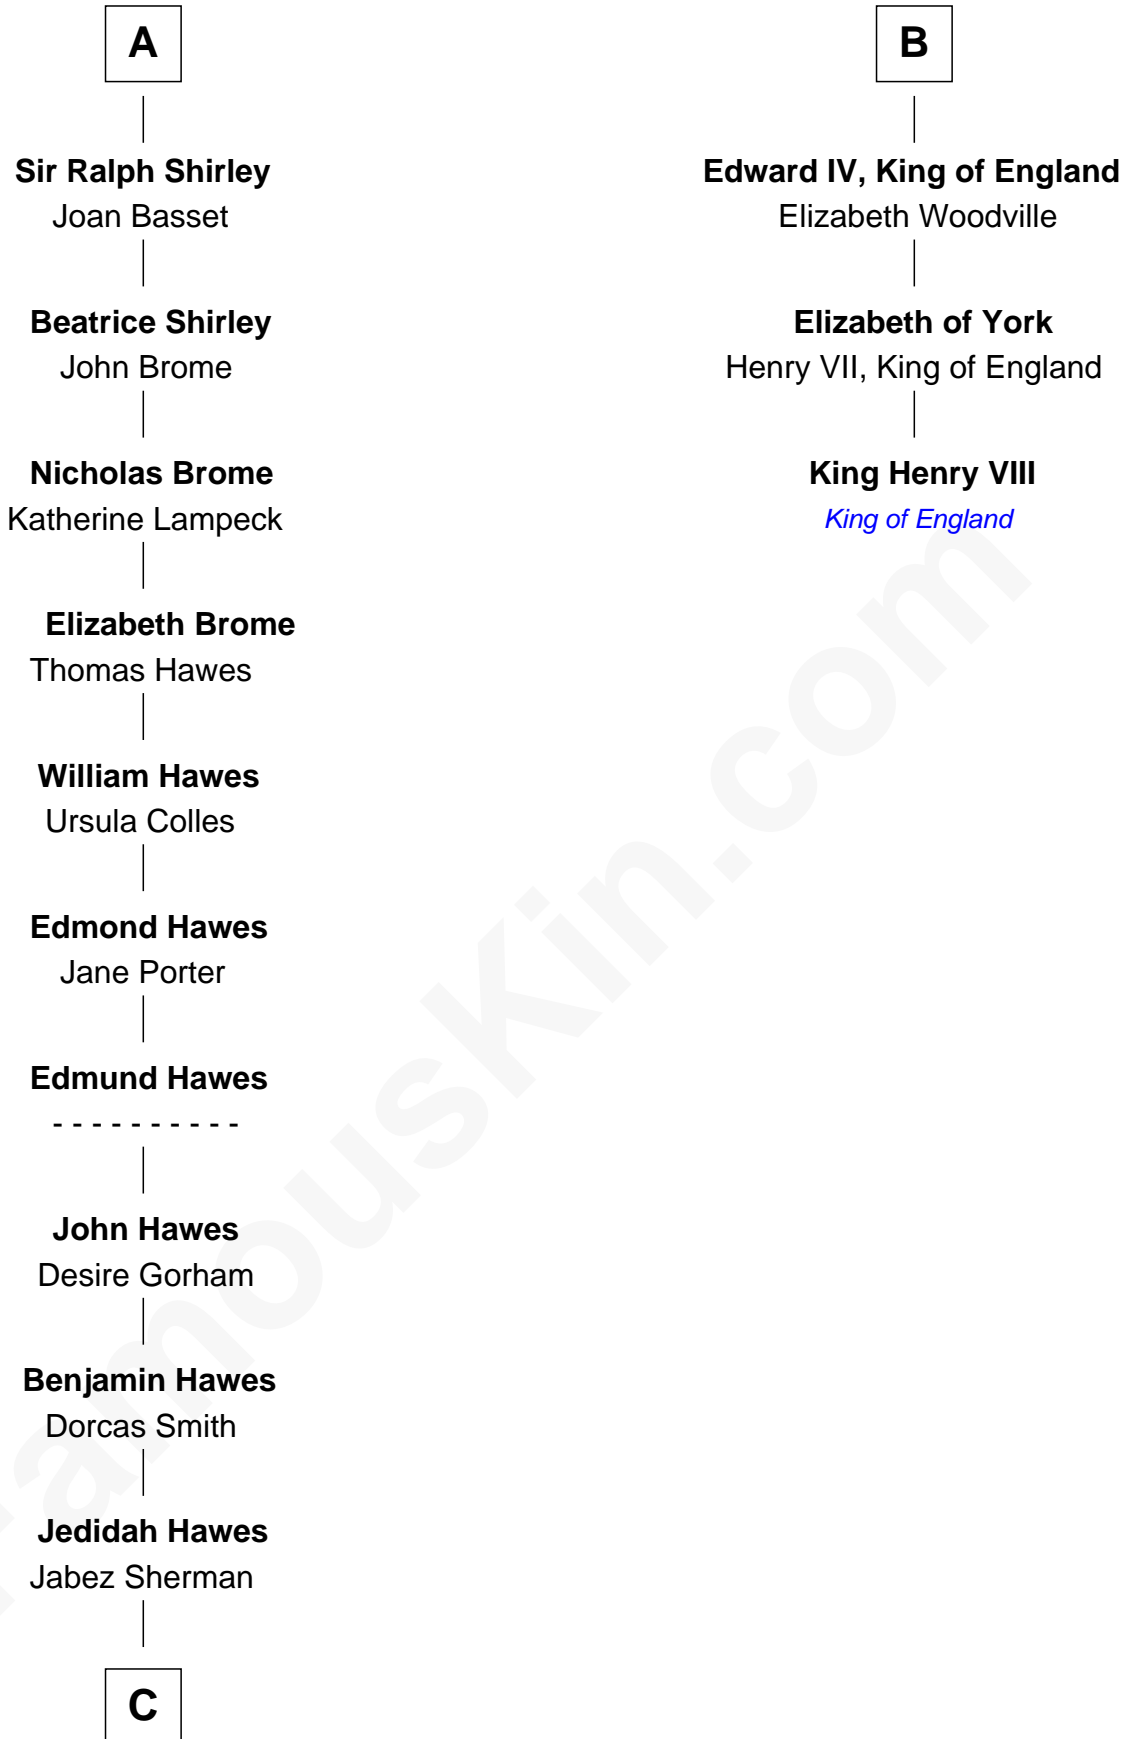

FamousKin.com Relationship Chart of

James Sherman

27th U.S. Vice-President

9th cousin 12 times removed of

King Henry VIII

King of England

C

Prince Sherman

Sarah Sherman

Jahaziel Sherman

Nancy Winslow

Richard Winslow Sherman

Frances Lucretia Williams

Mary Frances Sherman

Richard Updike Sherman

James Sherman

27th U.S. Vice-President

FamousKin.com