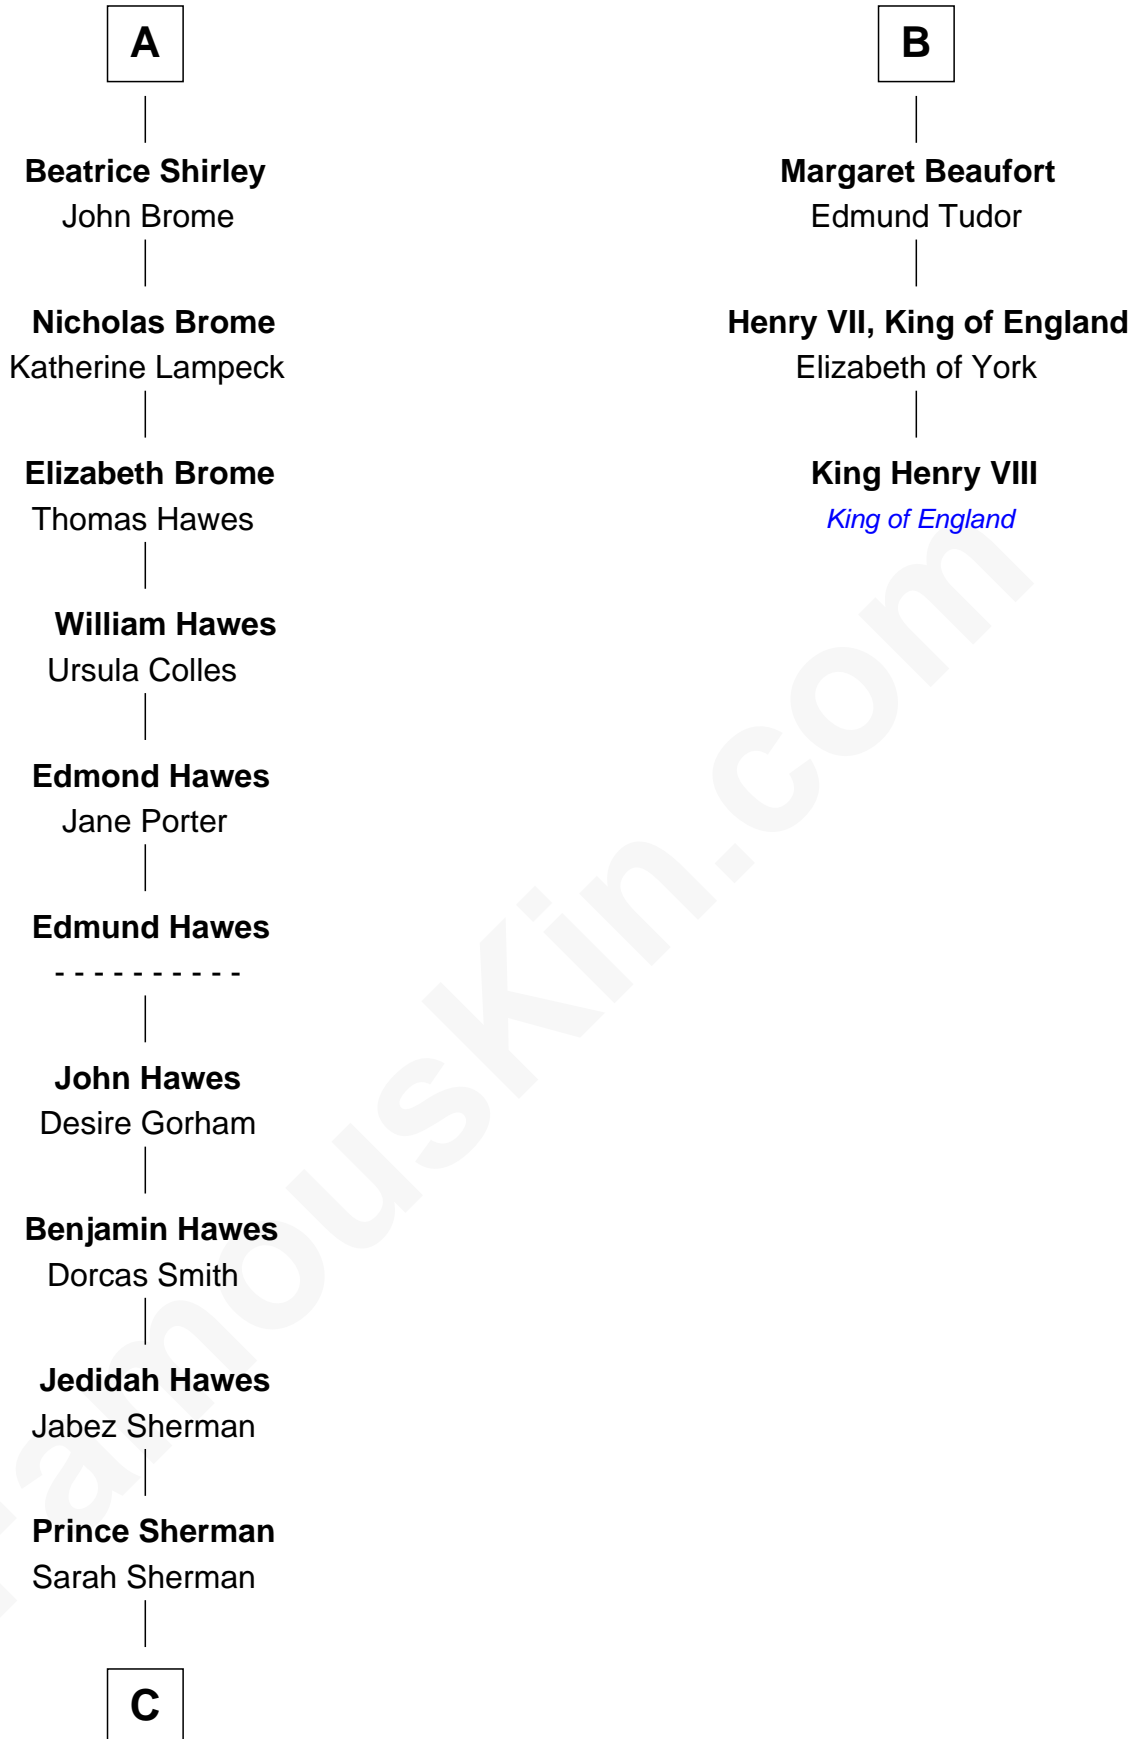

FamousKin.com Relationship Chart of

James Sherman

27th U.S. Vice-President

9th cousin 11 times removed of

King Henry VIII

King of England

John, King of England

Isabelle of Angoulême

C

—
Jahaziel Sherman

Nancy Winslow

—
Richard Winslow Sherman

Frances Lucretia Williams

—
Mary Frances Sherman

Richard Updike Sherman

—
James Sherman

27th U.S. Vice-President

FamousKin.com