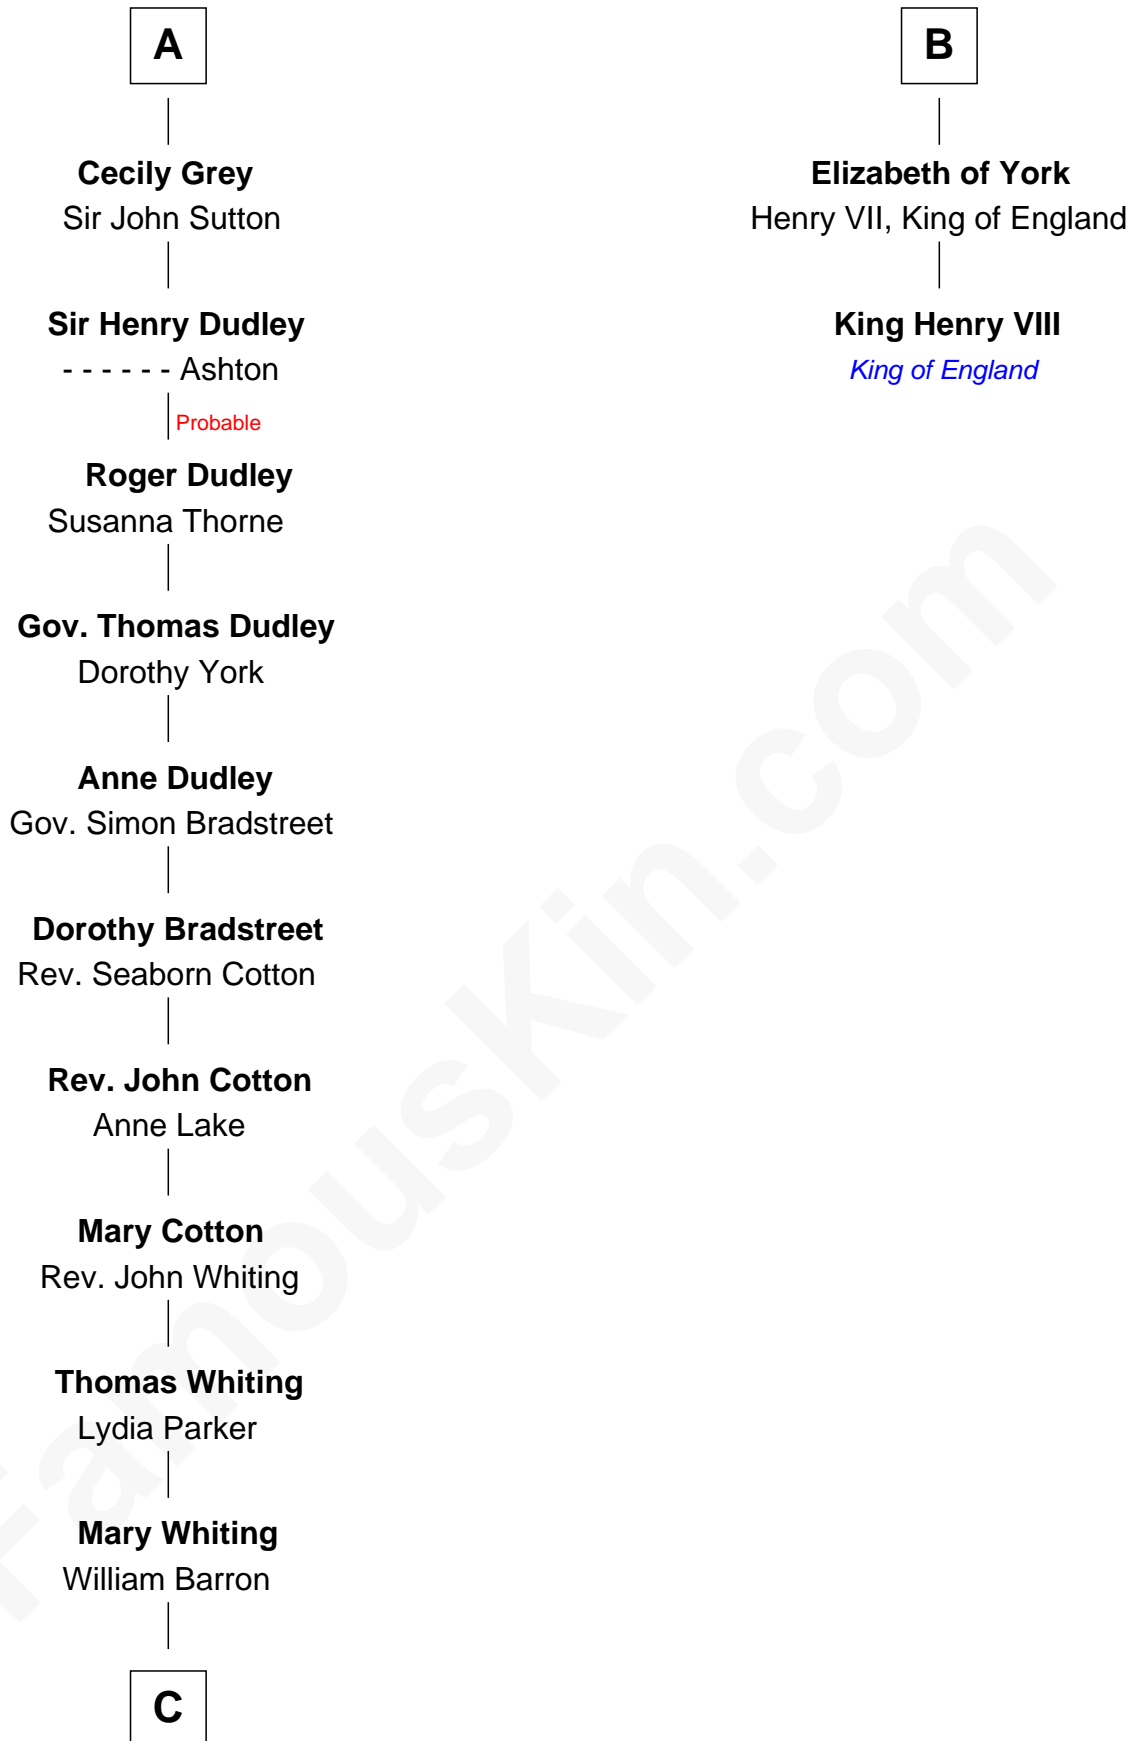

FamousKin.com Relationship Chart of

James Sherman

27th U.S. Vice-President

8th cousin 12 times removed of

King Henry VIII

King of England

Bartholomew de Badlesmere

Margaret de Clare

Richard of York

Sir Richard Plantagenet

Cecily Neville

Edward IV, King of England

Elizabeth Woodville

B

C

—
Mary Augusta Barron