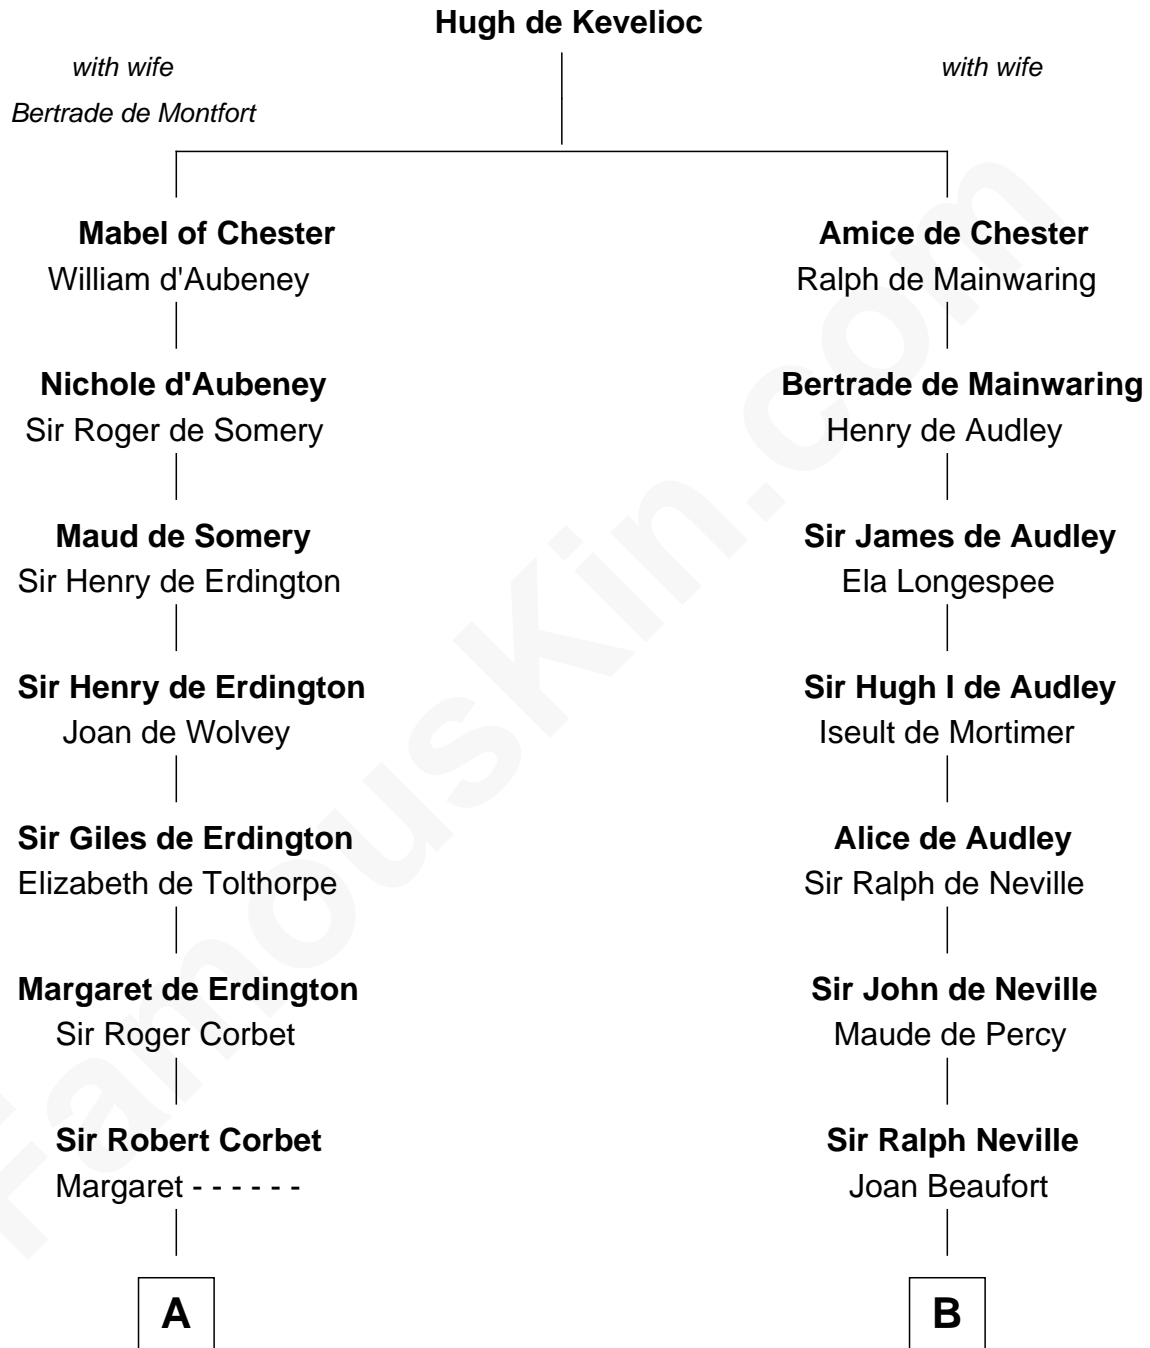

# FamousKin.com Relationship Chart of

**James Sherman**

*27th U.S. Vice-President*

10th cousin 11 times removed of

**King Henry VIII**

*King of England*

**C**

—  
**Mary Whiting**  
William Barron

—  
**Mary Augusta Barron**  
Stalham Williams

—  
**Frances Lucretia Williams**  
Richard Winslow Sherman

—  
**Mary Frances Sherman**  
Richard Updike Sherman

—  
**James Sherman**  
*27th U.S. Vice-President*