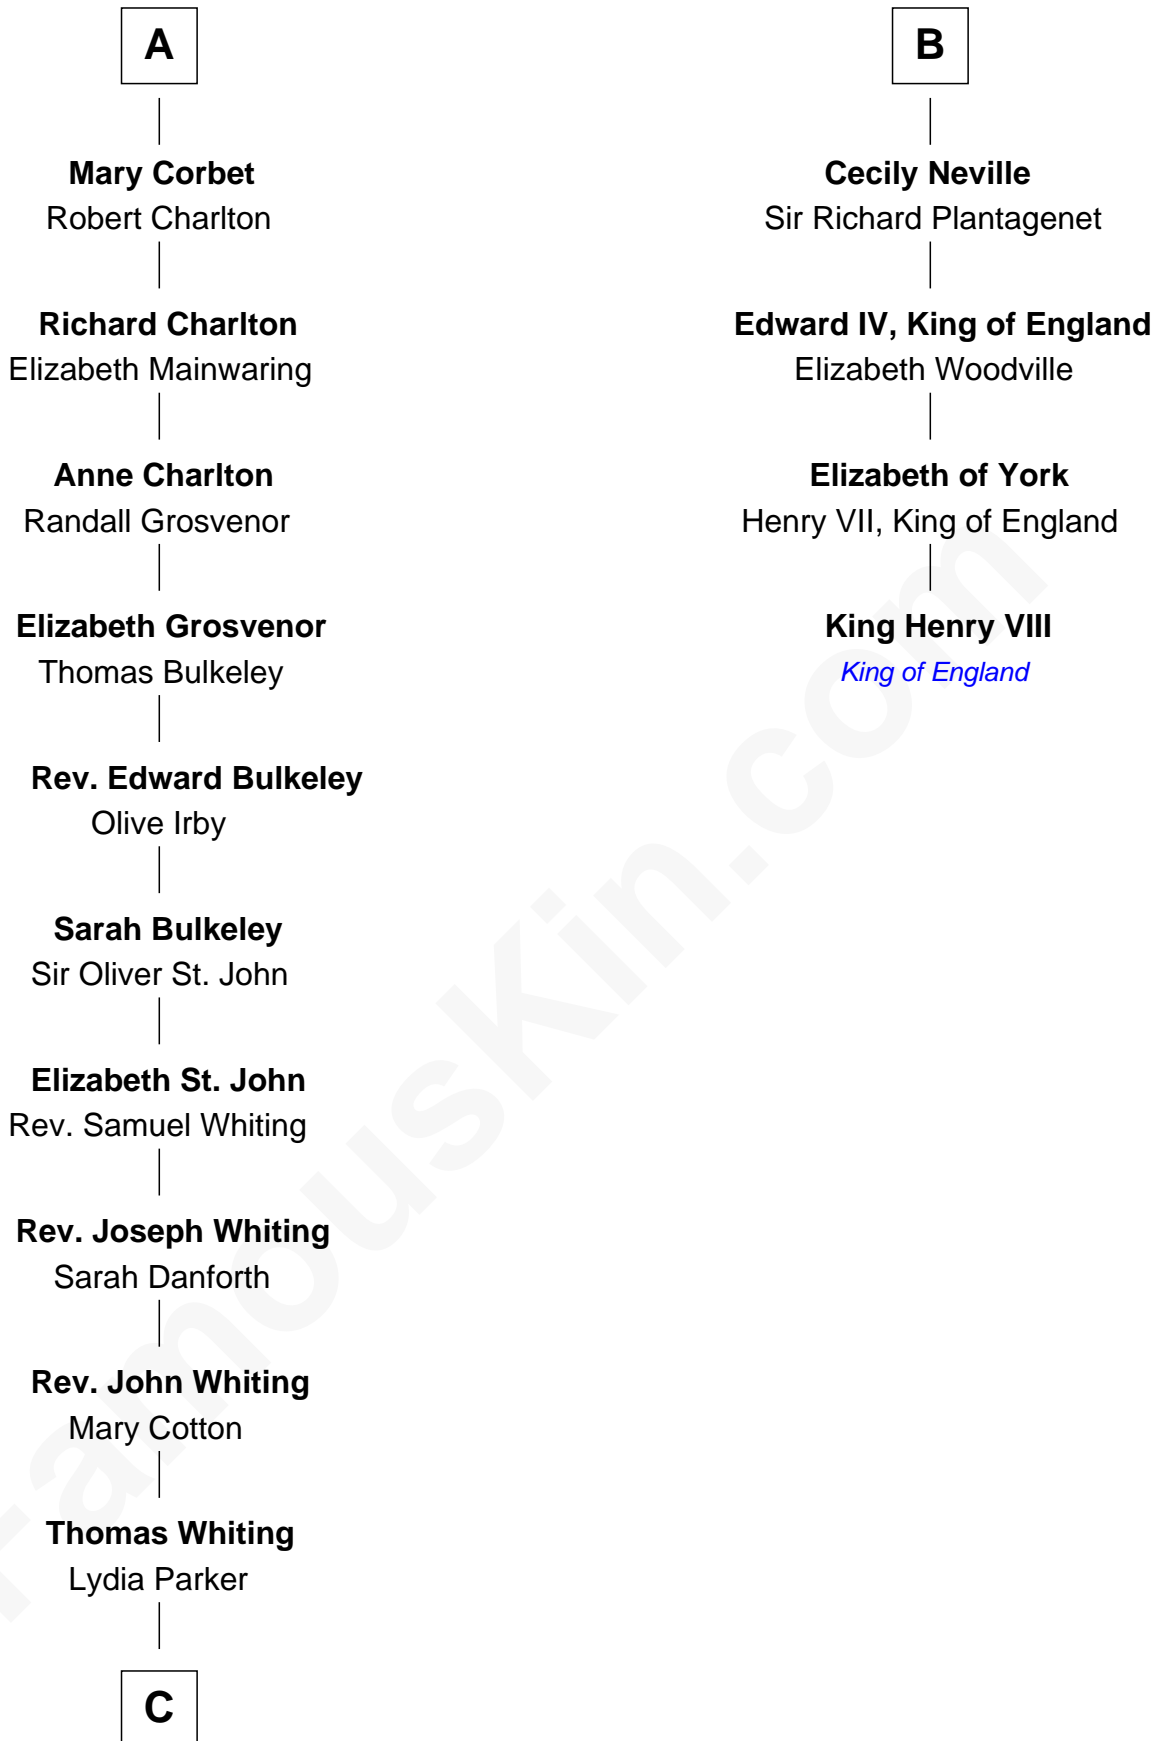

# FamousKin.com Relationship Chart of

**James Sherman**

*27th U.S. Vice-President*

10th cousin 11 times removed of

**King Henry VIII**

*King of England*

**C**

—  
**Mary Whiting**  
William Barron

—  
**Mary Augusta Barron**  
Stalham Williams

—  
**Frances Lucretia Williams**  
Richard Winslow Sherman

—  
**Mary Frances Sherman**  
Richard Updike Sherman

—  
**James Sherman**  
*27th U.S. Vice-President*