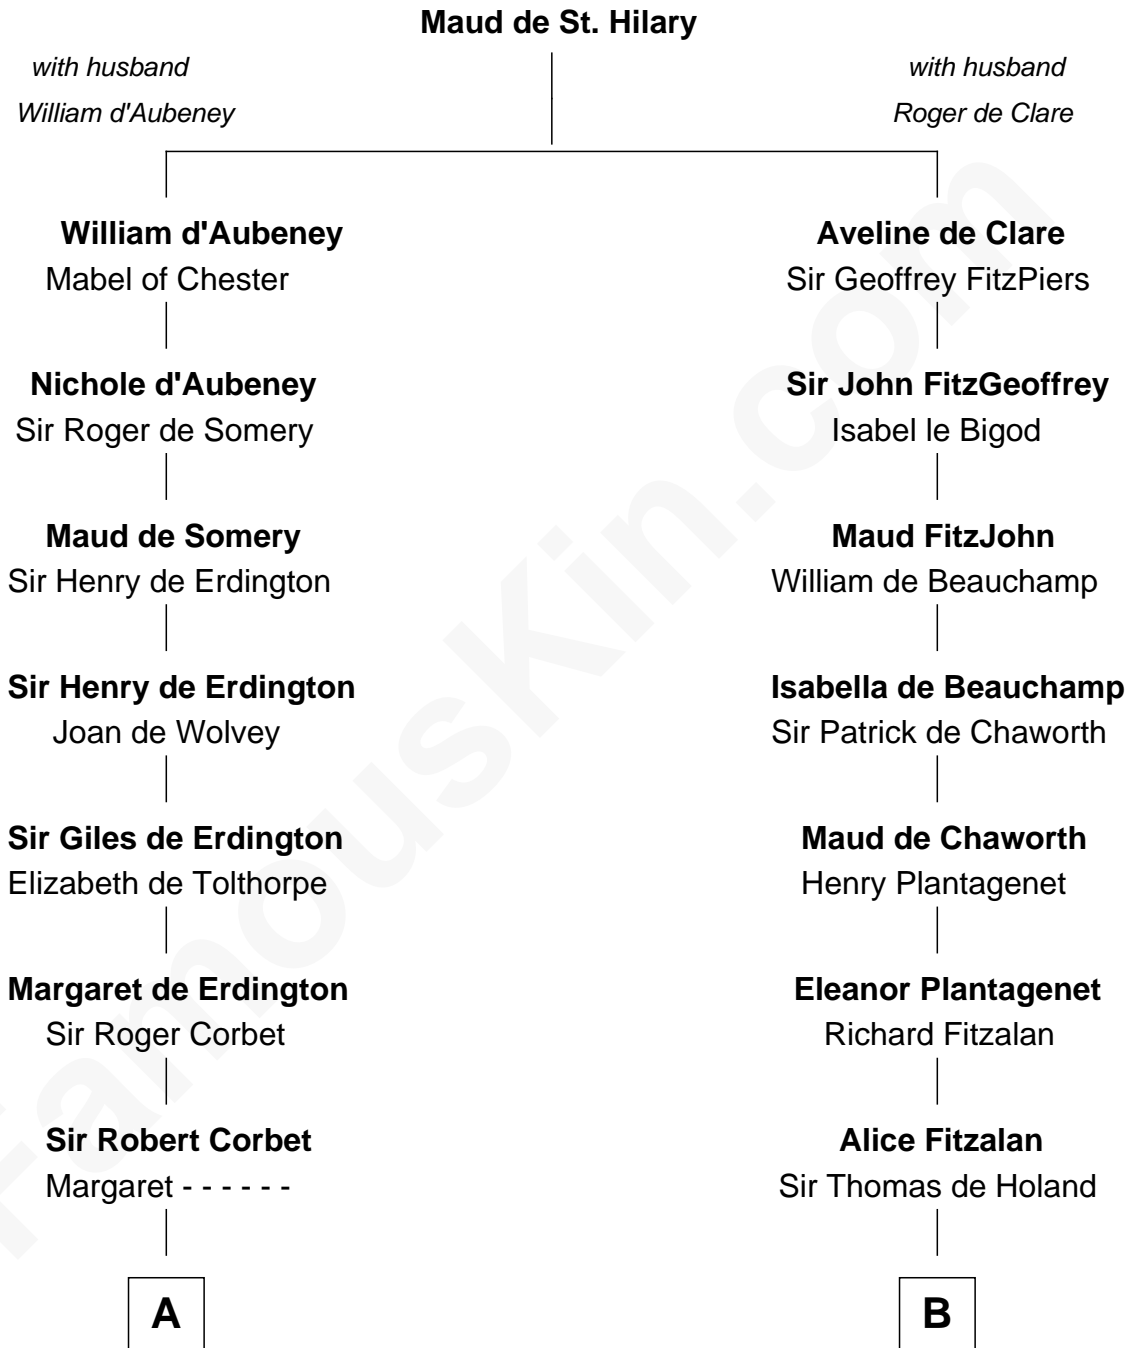

# FamousKin.com Relationship Chart of

**James Sherman**

*27th U.S. Vice-President*

11th cousin 10 times removed of

**King Henry VIII**

*King of England*

**C**

—  
**Mary Whiting**  
William Barron

—  
**Mary Augusta Barron**  
Stalham Williams

—  
**Frances Lucretia Williams**  
Richard Winslow Sherman

—  
**Mary Frances Sherman**  
Richard Updike Sherman

—  
**James Sherman**  
*27th U.S. Vice-President*