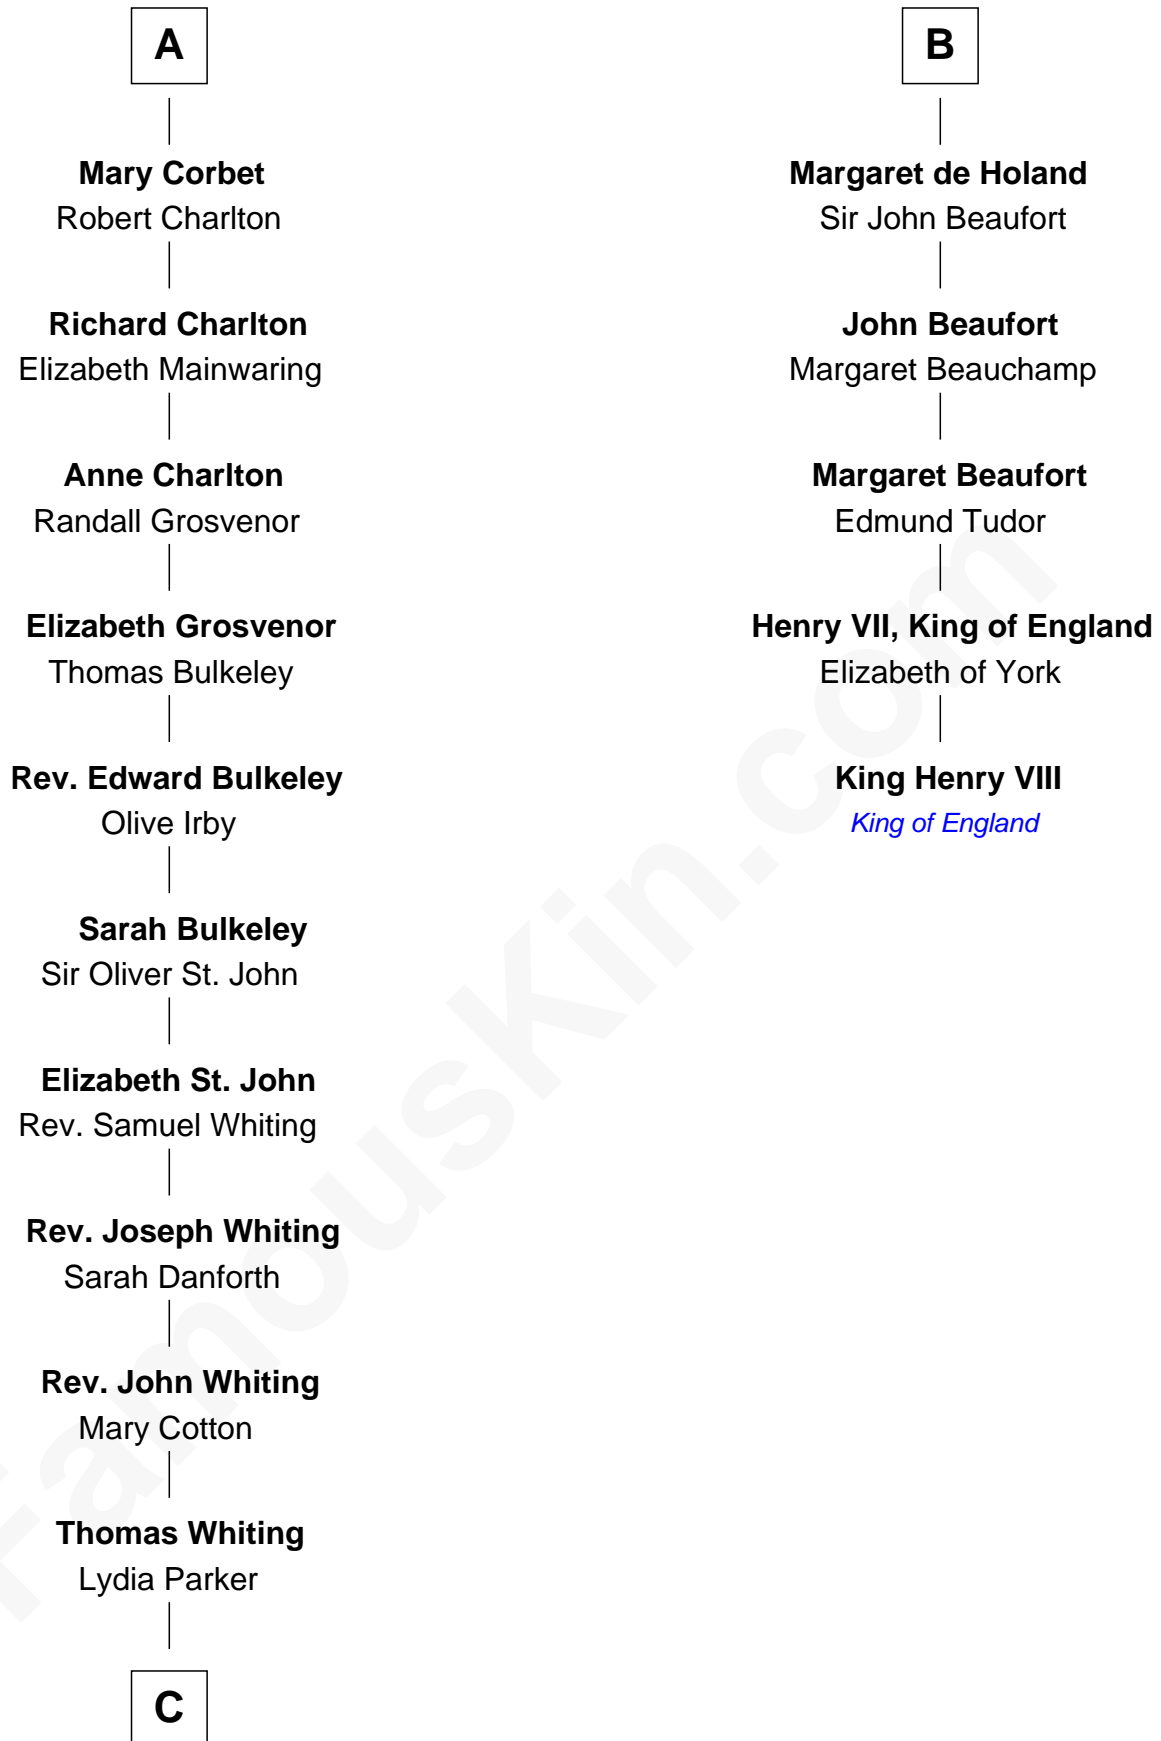

# FamousKin.com Relationship Chart of

**James Sherman**

*27th U.S. Vice-President*

11th cousin 10 times removed of

**King Henry VIII**

*King of England*

**C**

—  
**Mary Whiting**  
William Barron

—  
**Mary Augusta Barron**  
Stalham Williams

—  
**Frances Lucretia Williams**  
Richard Winslow Sherman

—  
**Mary Frances Sherman**  
Richard Updike Sherman

—  
**James Sherman**  
*27th U.S. Vice-President*