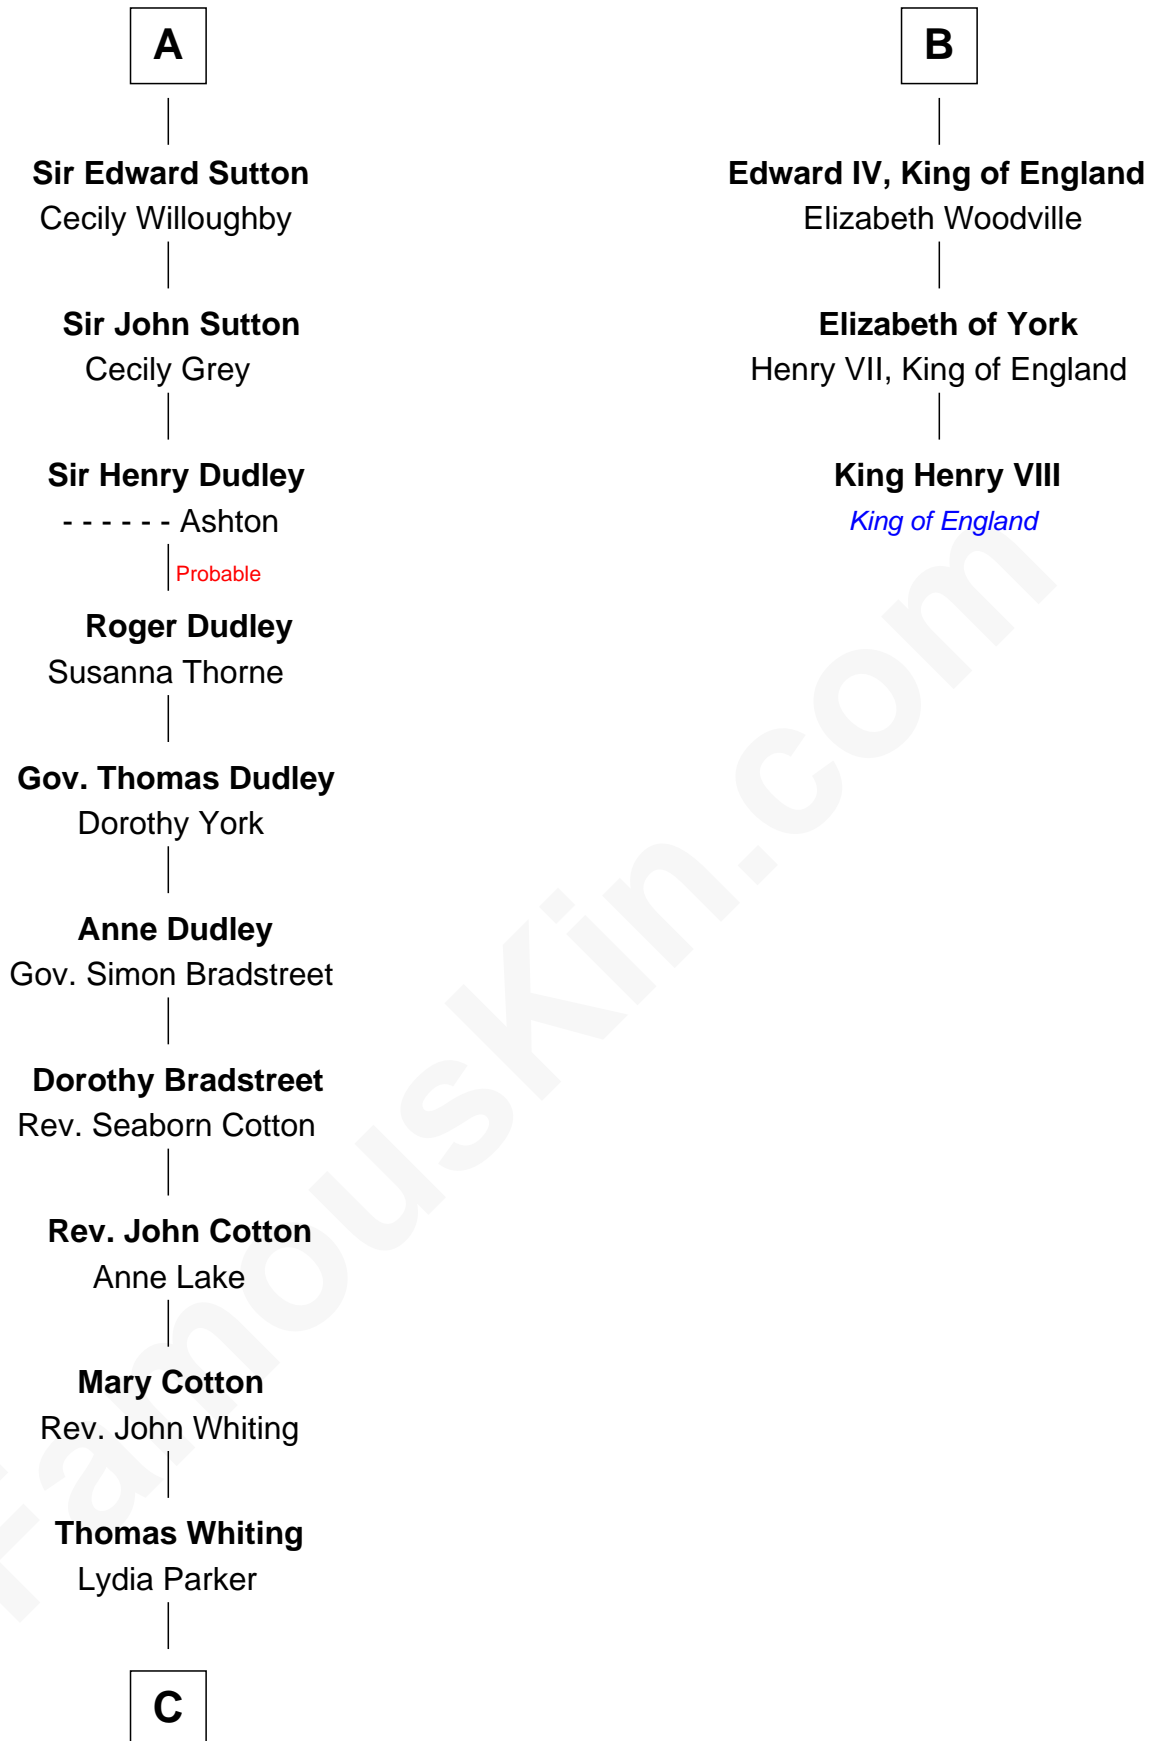

# FamousKin.com Relationship Chart of

**James Sherman**

*27th U.S. Vice-President*

9th cousin 12 times removed of

**King Henry VIII**

*King of England*

**Sir Roger de Quincy**

Helen of Galloway

Maude de Percy

**Sir Ralph Neville**

Joan Beaufort

**Cecily Neville**

Sir Richard Plantagenet

**B**

**C**

—  
**Mary Whiting**  
William Barron

—  
**Mary Augusta Barron**  
Stalham Williams

—  
**Frances Lucretia Williams**  
Richard Winslow Sherman

—  
**Mary Frances Sherman**  
Richard Updike Sherman

—  
**James Sherman**  
*27th U.S. Vice-President*