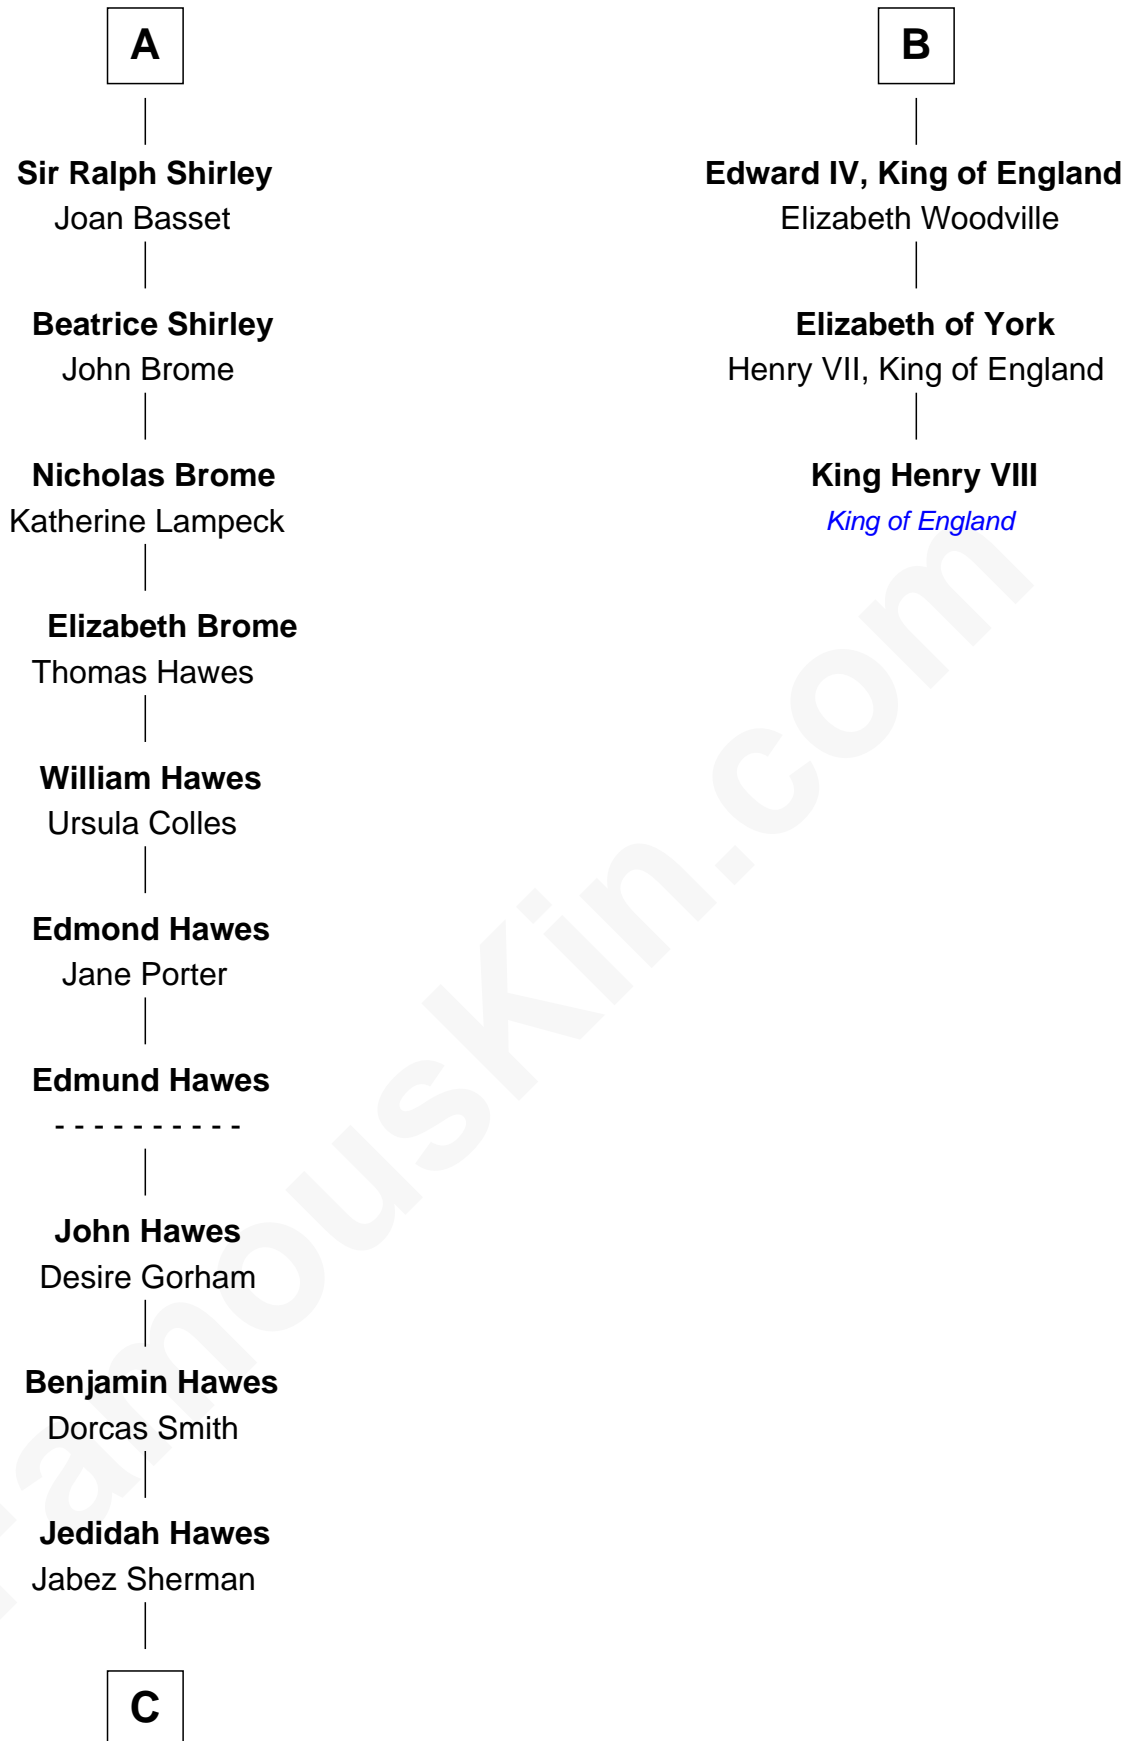

FamousKin.com Relationship Chart of

James Sherman

27th U.S. Vice-President

9th cousin 12 times removed of

King Henry VIII

King of England

Sir William Longespee

Ela of Salisbury

C

—
Prince Sherman

Sarah Sherman

—
Jahaziel Sherman

Nancy Winslow

—
Richard Winslow Sherman

Frances Lucretia Williams

—
Mary Frances Sherman