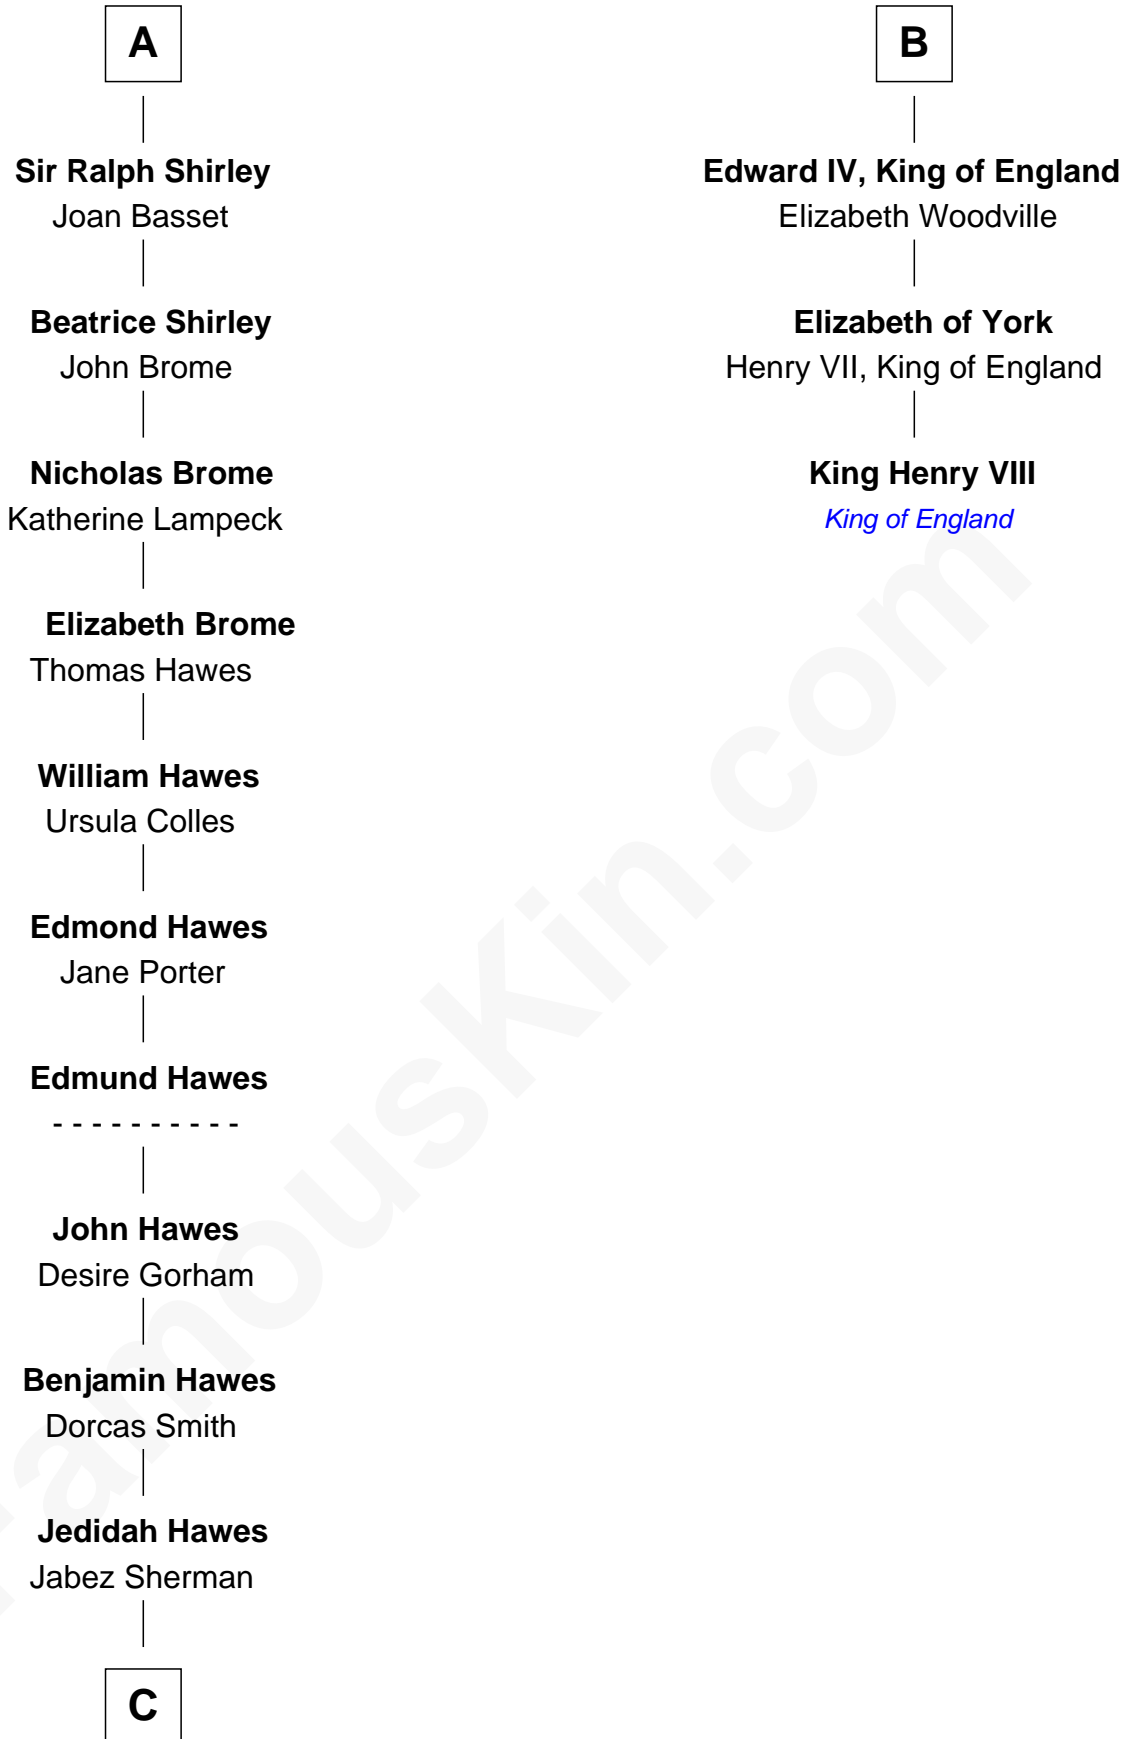

FamousKin.com Relationship Chart of

James Sherman

27th U.S. Vice-President

9th cousin 12 times removed of

King Henry VIII

King of England

Ralph de Mainwaring

Amice de Chester

Maude de Percy

Sir Ralph Neville

Joan Beaufort

Cecily Neville

Sir Richard Plantagenet

B

C

Prince Sherman

Sarah Sherman

Jahaziel Sherman

Nancy Winslow

Richard Winslow Sherman

Frances Lucretia Williams

Mary Frances Sherman

Richard Updike Sherman

James Sherman