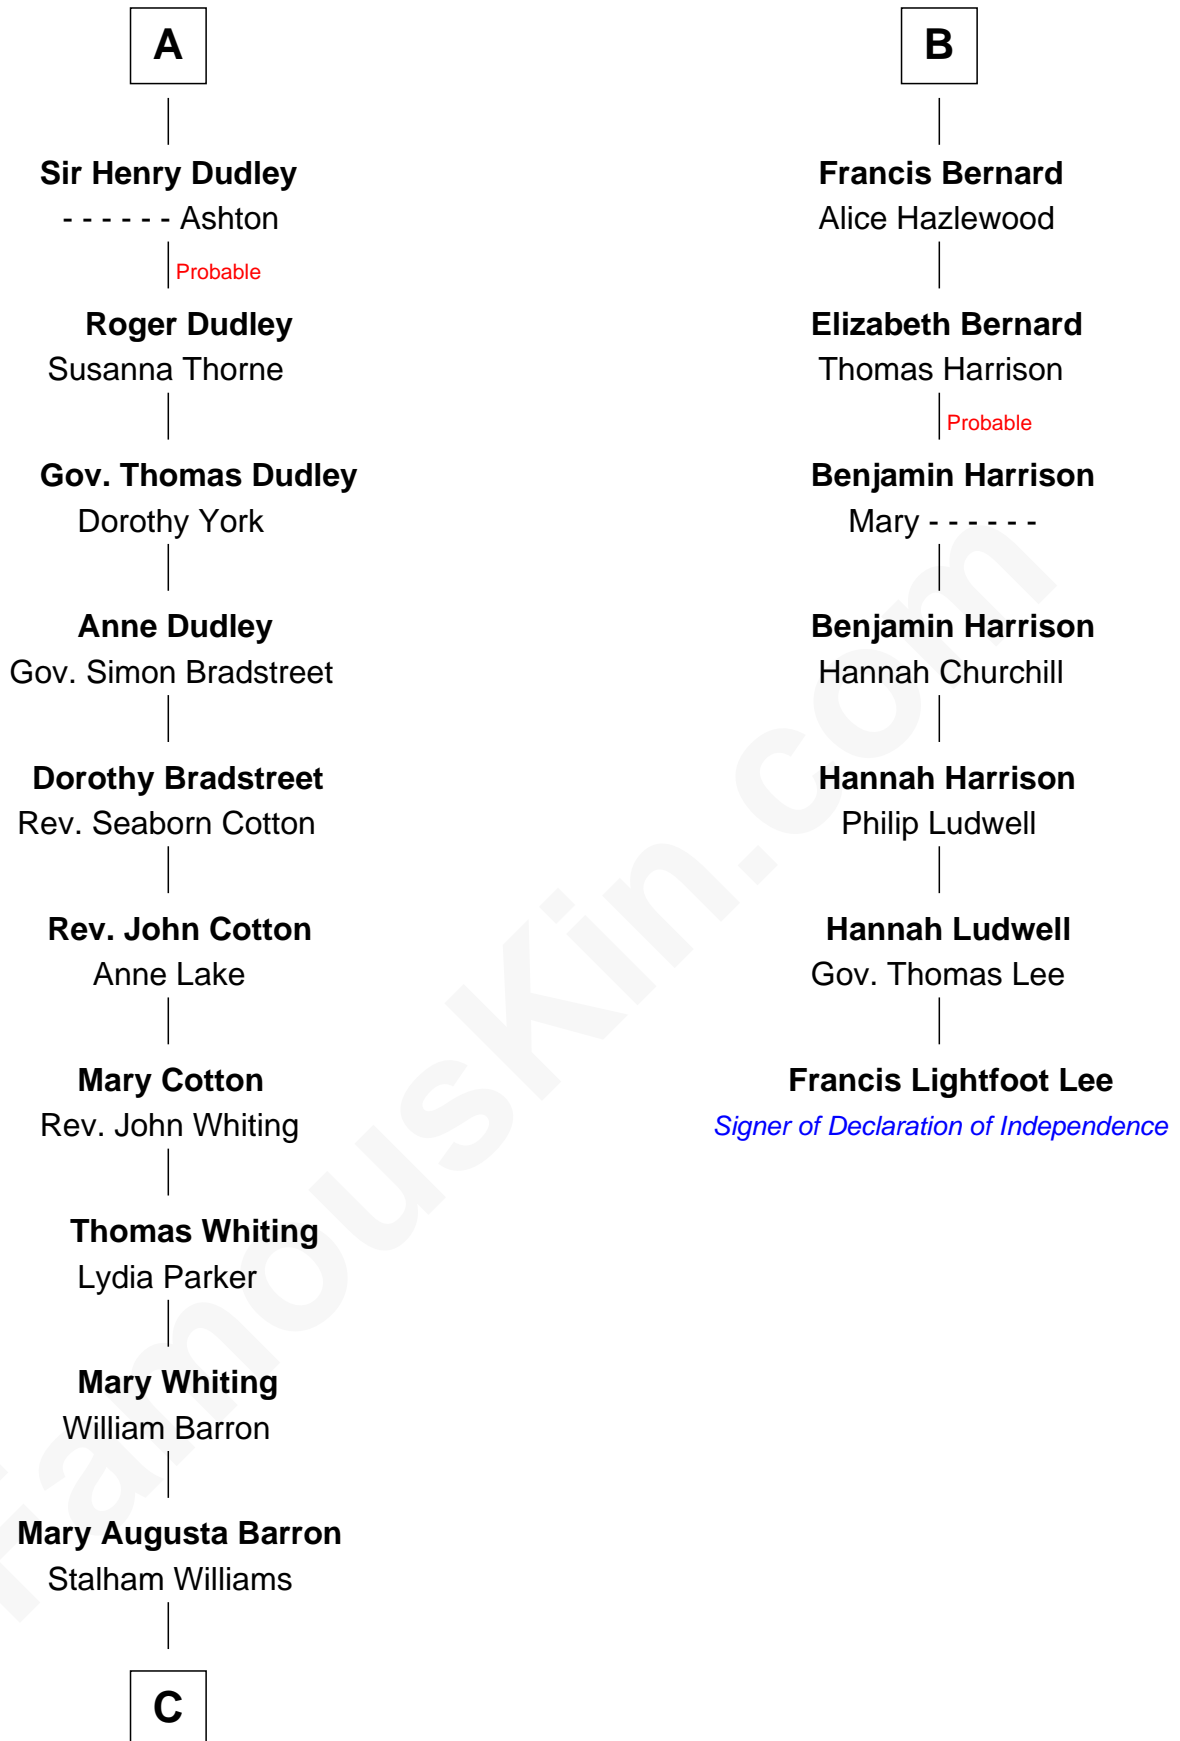

FamousKin.com Relationship Chart of

James Sherman

27th U.S. Vice-President

13th cousin 6 times removed of

Francis Lightfoot Lee

Signer of the Declaration of Independence

C

—
Frances Lucretia Williams

Richard Winslow Sherman

—
Mary Frances Sherman

Richard Updike Sherman

—
James Sherman

27th U.S. Vice-President

FamousKin.com