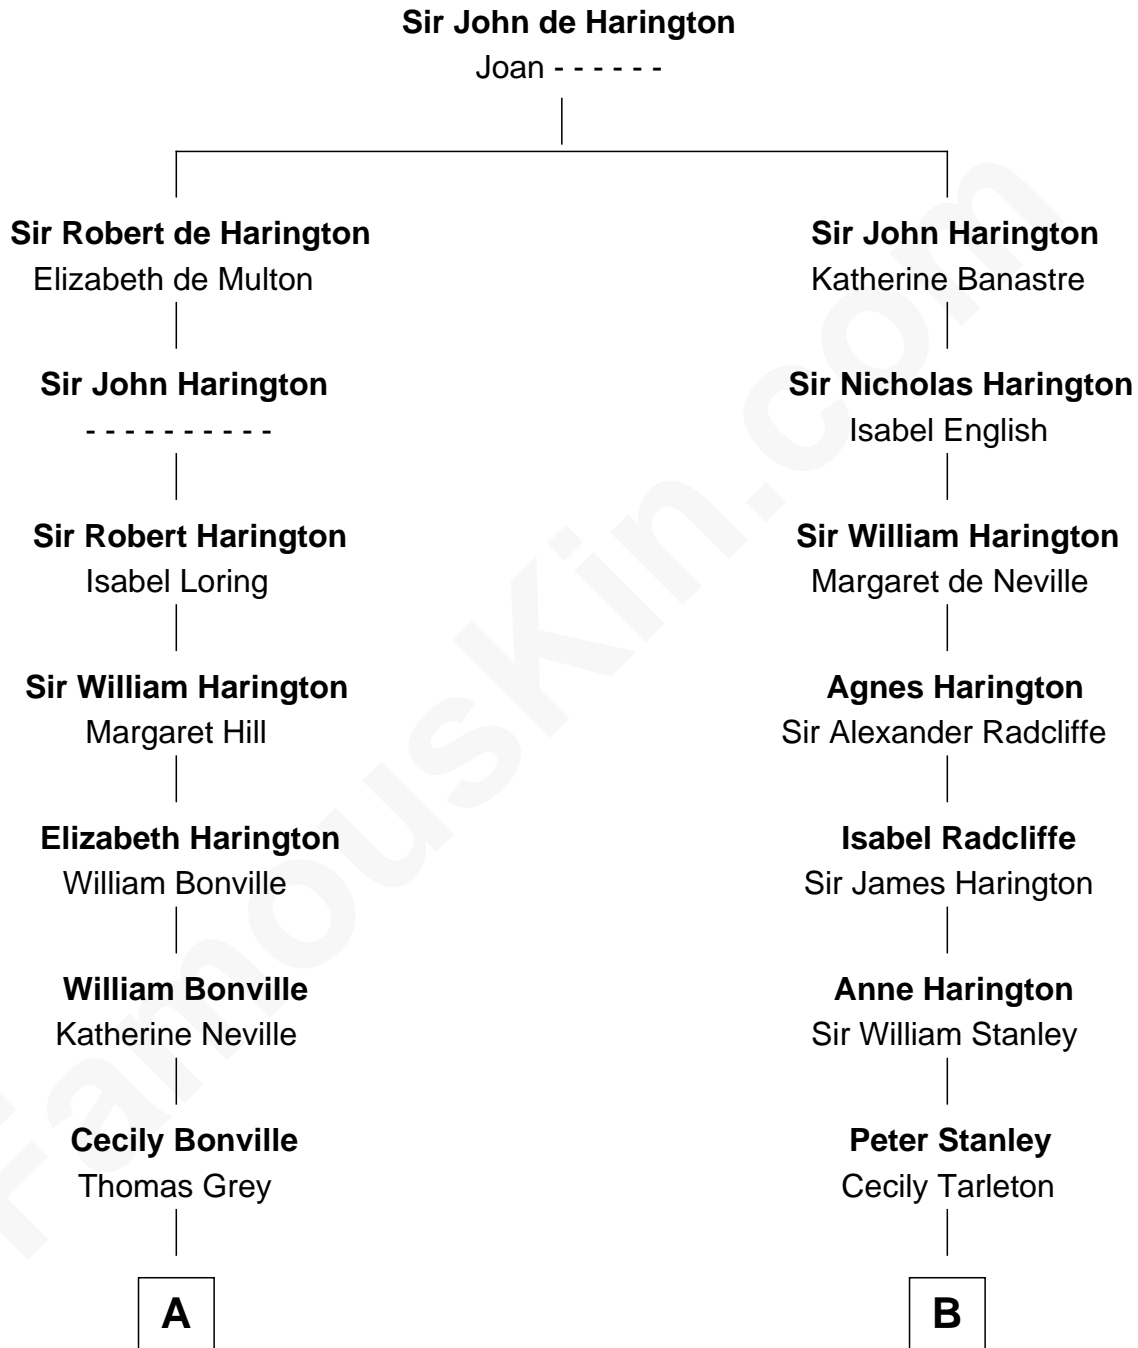

FamousKin.com Relationship Chart of

James Sherman

27th U.S. Vice-President

12th cousin 8 times removed of

Francis Lightfoot Lee

Signer of the Declaration of Independence

C

—
Mary Augusta Barron

Stalham Williams

—
Frances Lucretia Williams

Richard Winslow Sherman

—
Mary Frances Sherman

Richard Updike Sherman

—
James Sherman

27th U.S. Vice-President

FamousKin.com