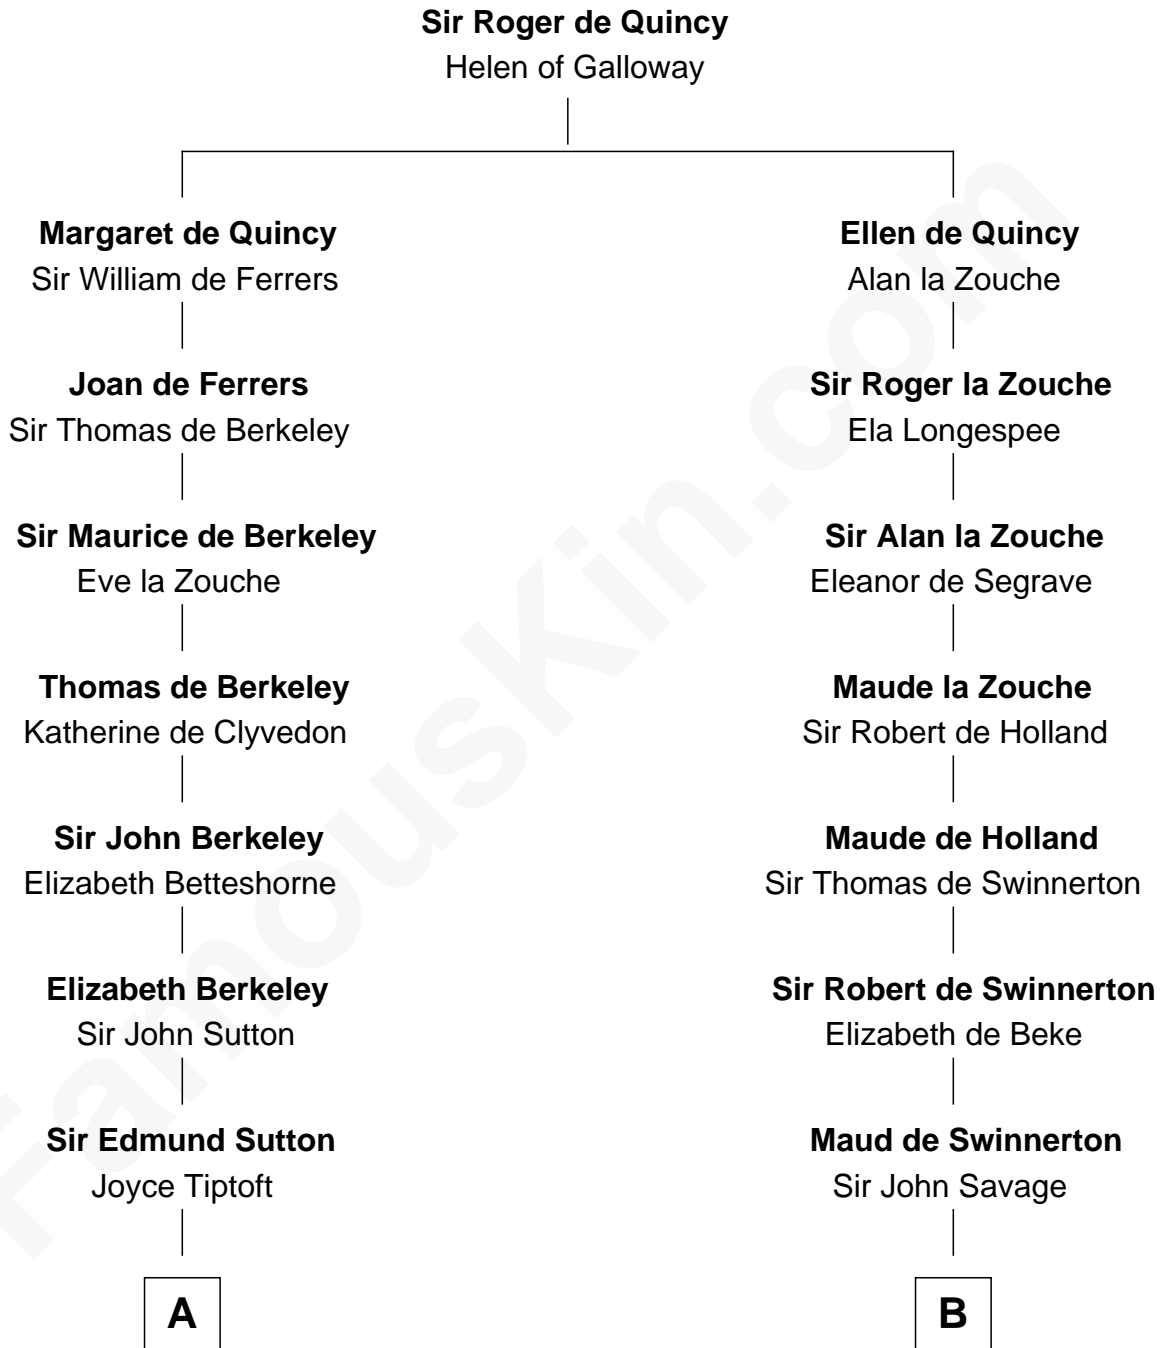

FamousKin.com Relationship Chart of

James Sherman

27th U.S. Vice-President

17th cousin 4 times removed of

Francis Lightfoot Lee

Signer of the Declaration of Independence

C

—
Mary Whiting
William Barron

—
Mary Augusta Barron
Stalham Williams

—
Frances Lucretia Williams
Richard Winslow Sherman

—
Mary Frances Sherman
Richard Updike Sherman

—
James Sherman
27th U.S. Vice-President

FamousKin.com