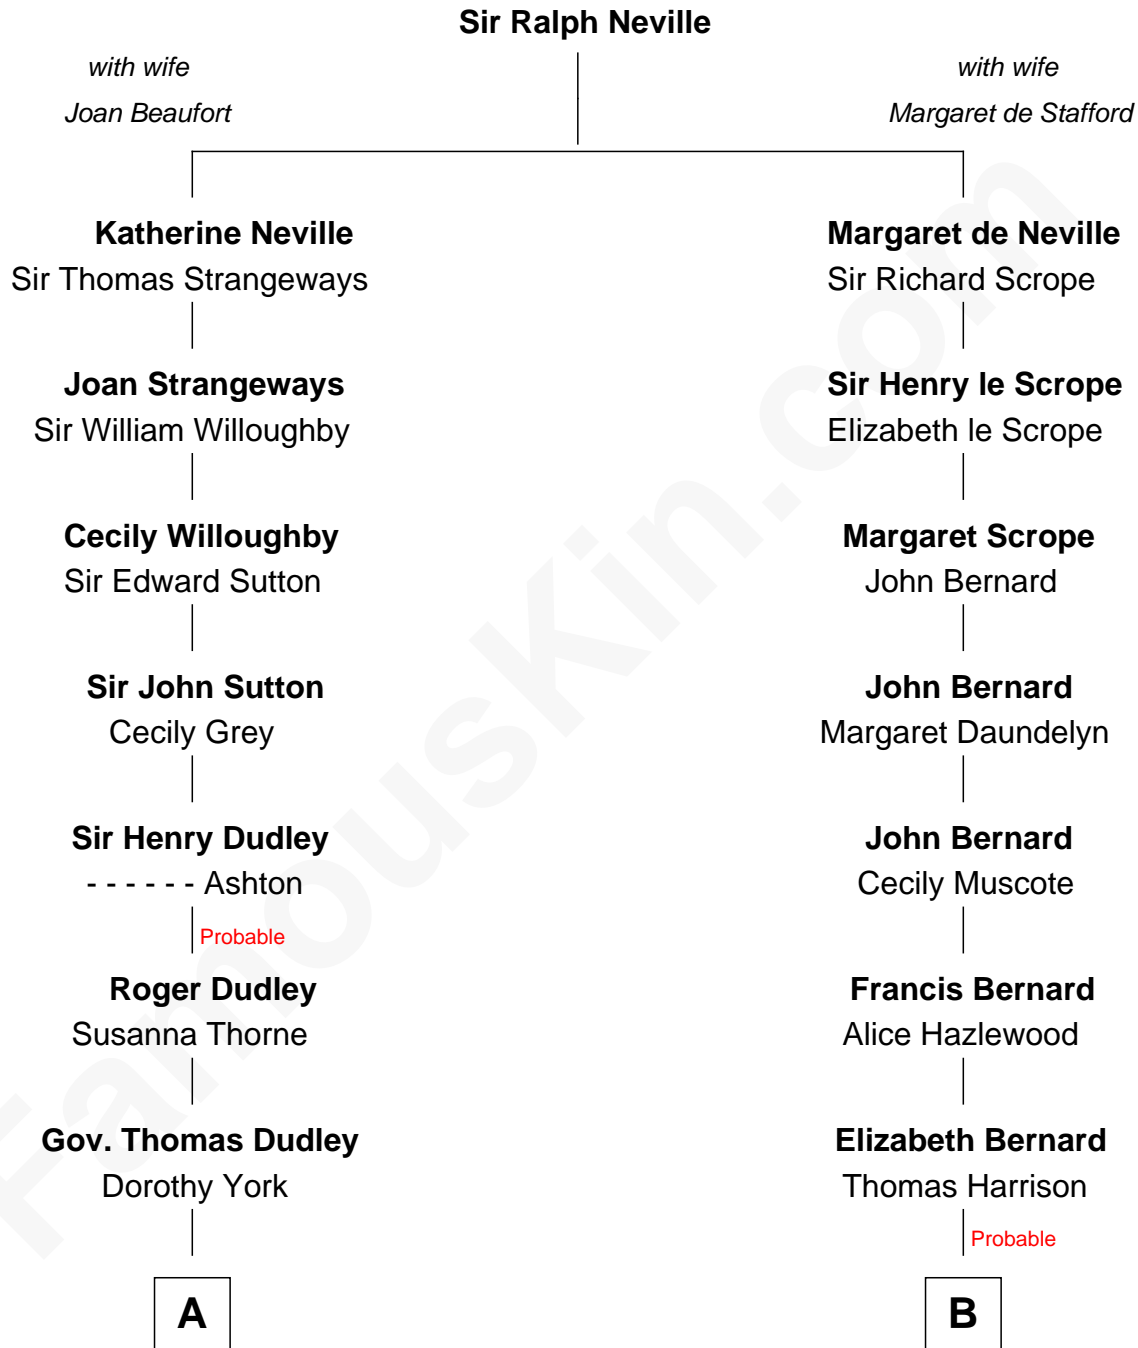

# FamousKin.com Relationship Chart of

**James Sherman**

*27th U.S. Vice-President*

11th cousin 5 times removed of

**Francis Lightfoot Lee**

*Signer of the Declaration of Independence*

**A**

**Anne Dudley**  
Gov. Simon Bradstreet

**Dorothy Bradstreet**  
Rev. Seaborn Cotton

**Rev. John Cotton**  
Anne Lake

**Mary Cotton**  
Rev. John Whiting

**Thomas Whiting**  
Lydia Parker

**Mary Whiting**  
William Barron

**Mary Augusta Barron**  
Stalham Williams

**Frances Lucretia Williams**  
Richard Winslow Sherman

**Mary Frances Sherman**  
Richard Updike Sherman

**James Sherman**  
*27th U.S. Vice-President*

**B**

**Benjamin Harrison**  
Mary - - - - -

**Benjamin Harrison**  
Hannah Churchill