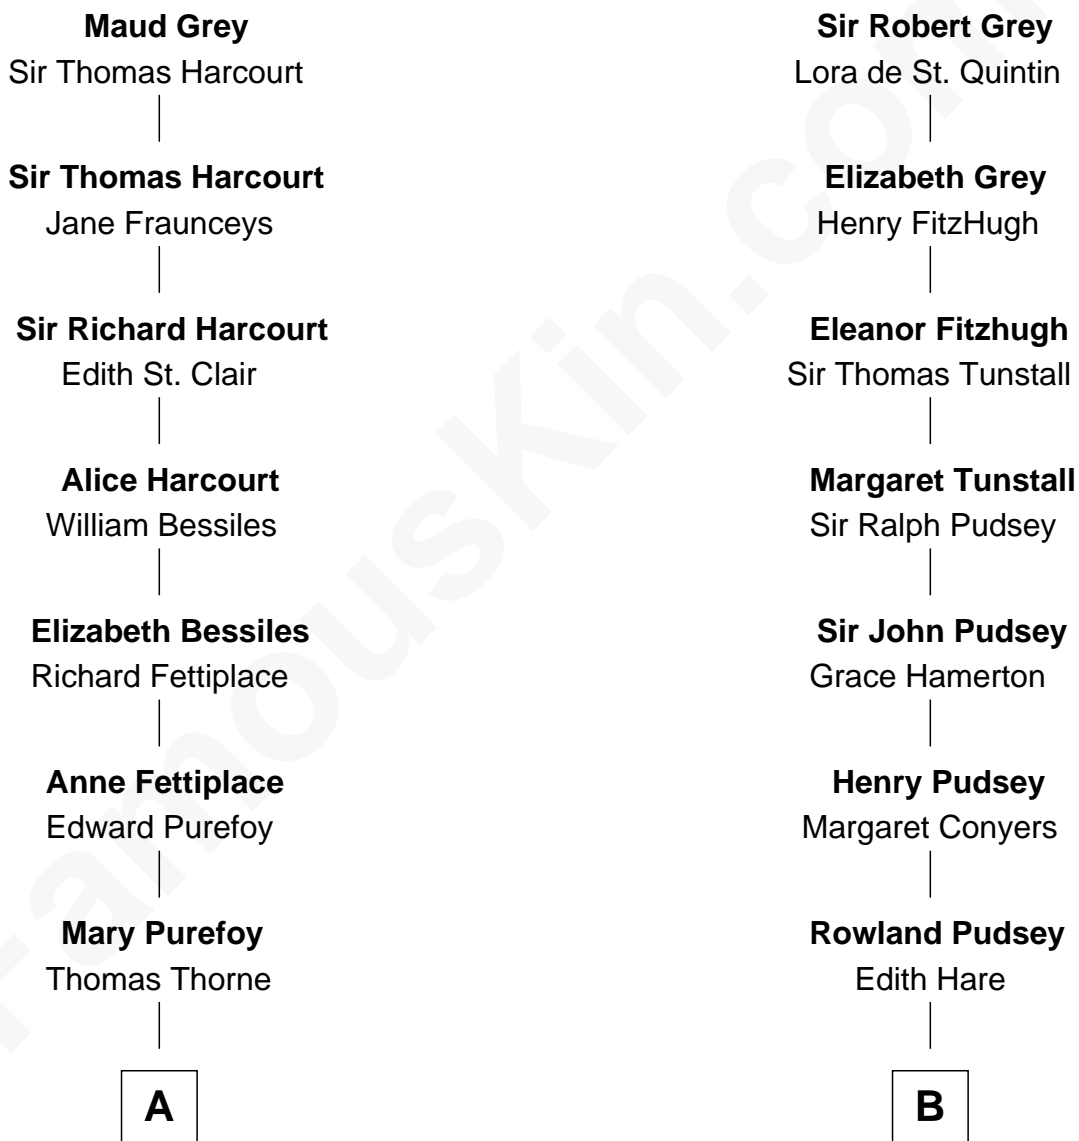

# FamousKin.com Relationship Chart of

**James Sherman**

*27th U.S. Vice-President*

15th cousin 3 times removed of

**Francis Lightfoot Lee**

*Signer of the Declaration of Independence*

**Sir John Grey**

*Avice Marmion*

C

—  
**Mary Frances Sherman**  
Richard Updike Sherman

—  
**James Sherman**  
*27th U.S. Vice-President*

FamousKin.com