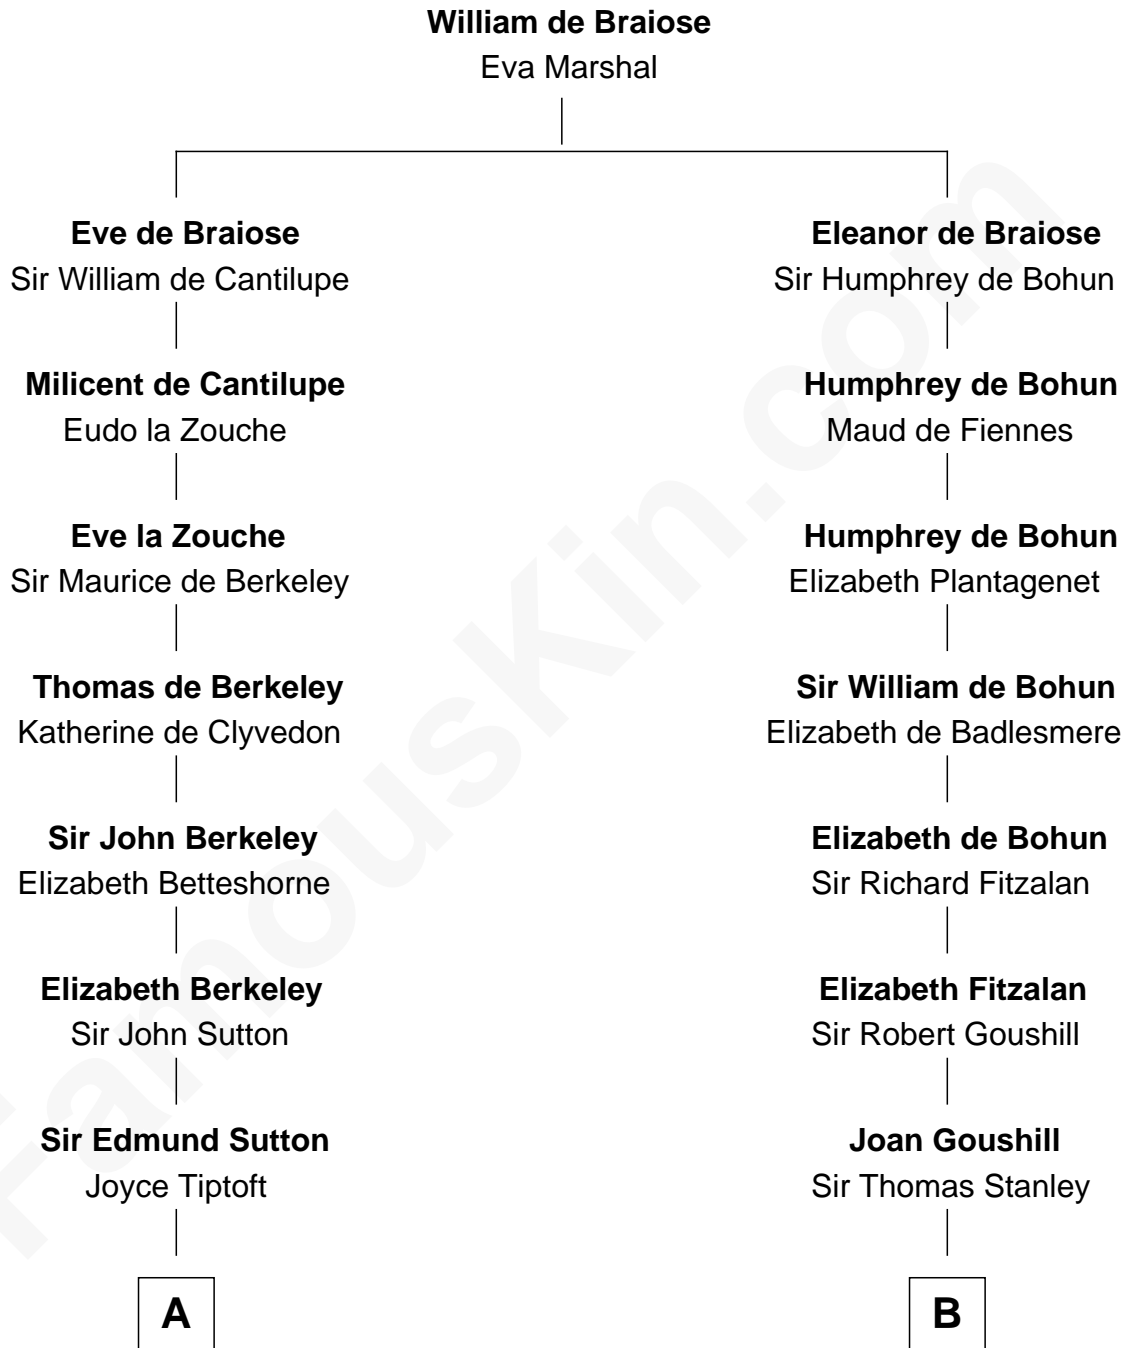

FamousKin.com Relationship Chart of

James Sherman

27th U.S. Vice-President

16th cousin 5 times removed of

Francis Lightfoot Lee

Signer of the Declaration of Independence

C

—
Mary Whiting
William Barron

—
Mary Augusta Barron
Stalham Williams

—
Frances Lucretia Williams
Richard Winslow Sherman

—
Mary Frances Sherman
Richard Updike Sherman

—
James Sherman
27th U.S. Vice-President

FamousKin.com