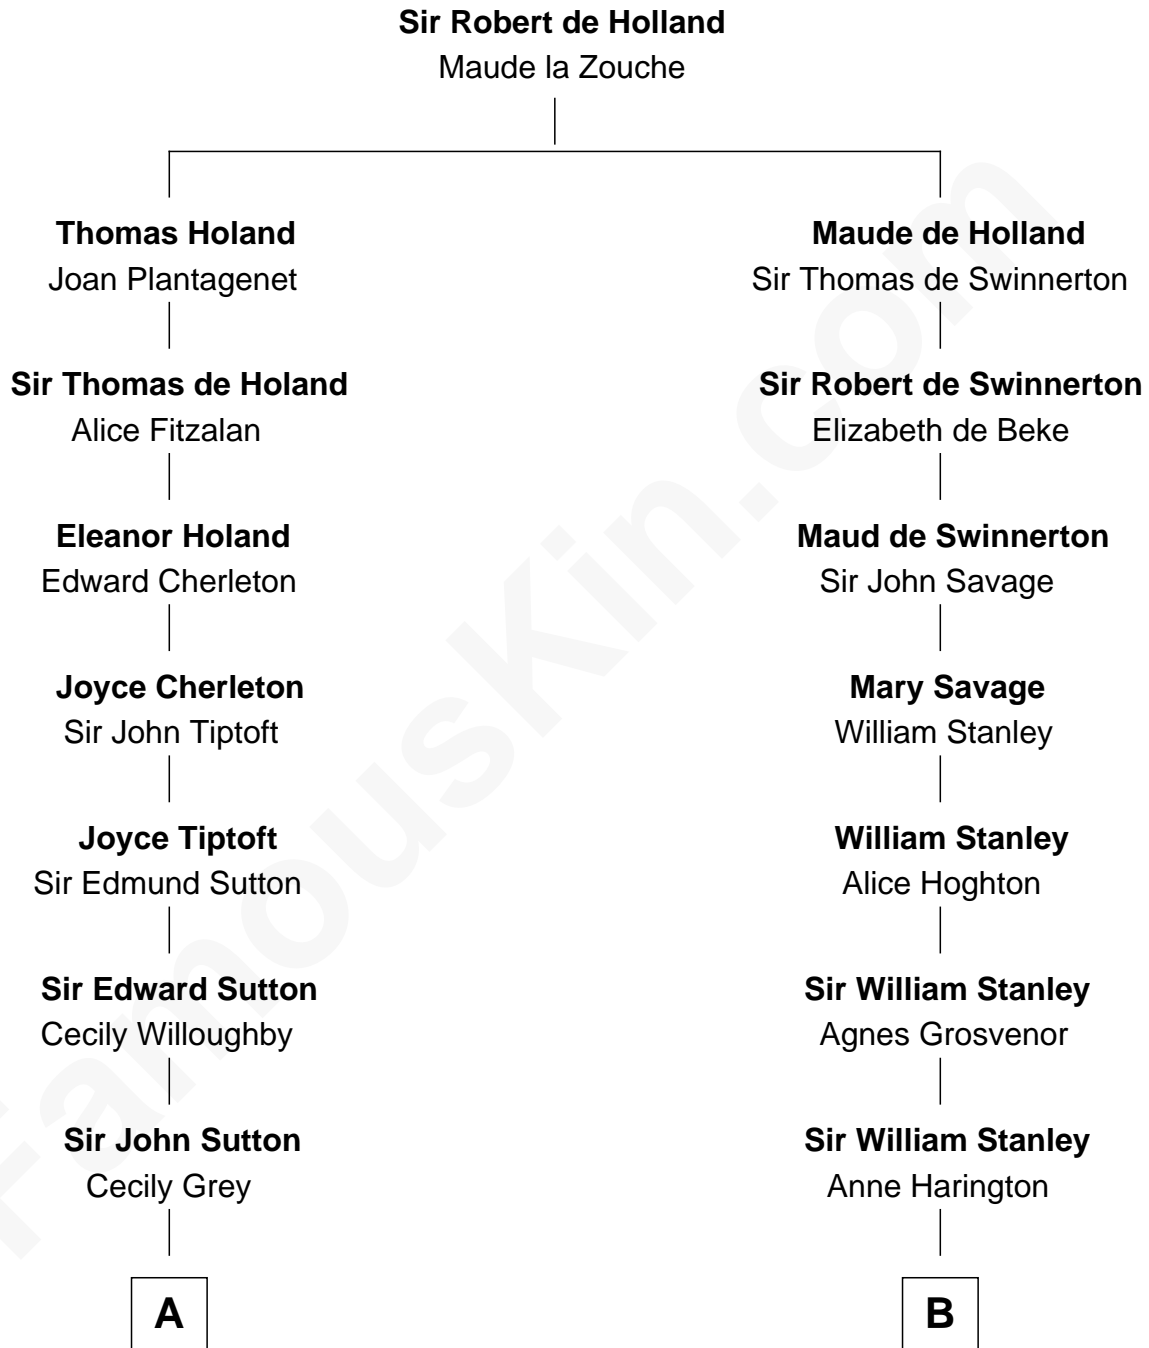

# FamousKin.com Relationship Chart of

**James Sherman**

*27th U.S. Vice-President*

13th cousin 6 times removed of

**Francis Lightfoot Lee**

*Signer of the Declaration of Independence*

C

—  
**Frances Lucretia Williams**

Richard Winslow Sherman

—  
**Mary Frances Sherman**

Richard Updike Sherman

—  
**James Sherman**

*27th U.S. Vice-President*

FamousKin.com