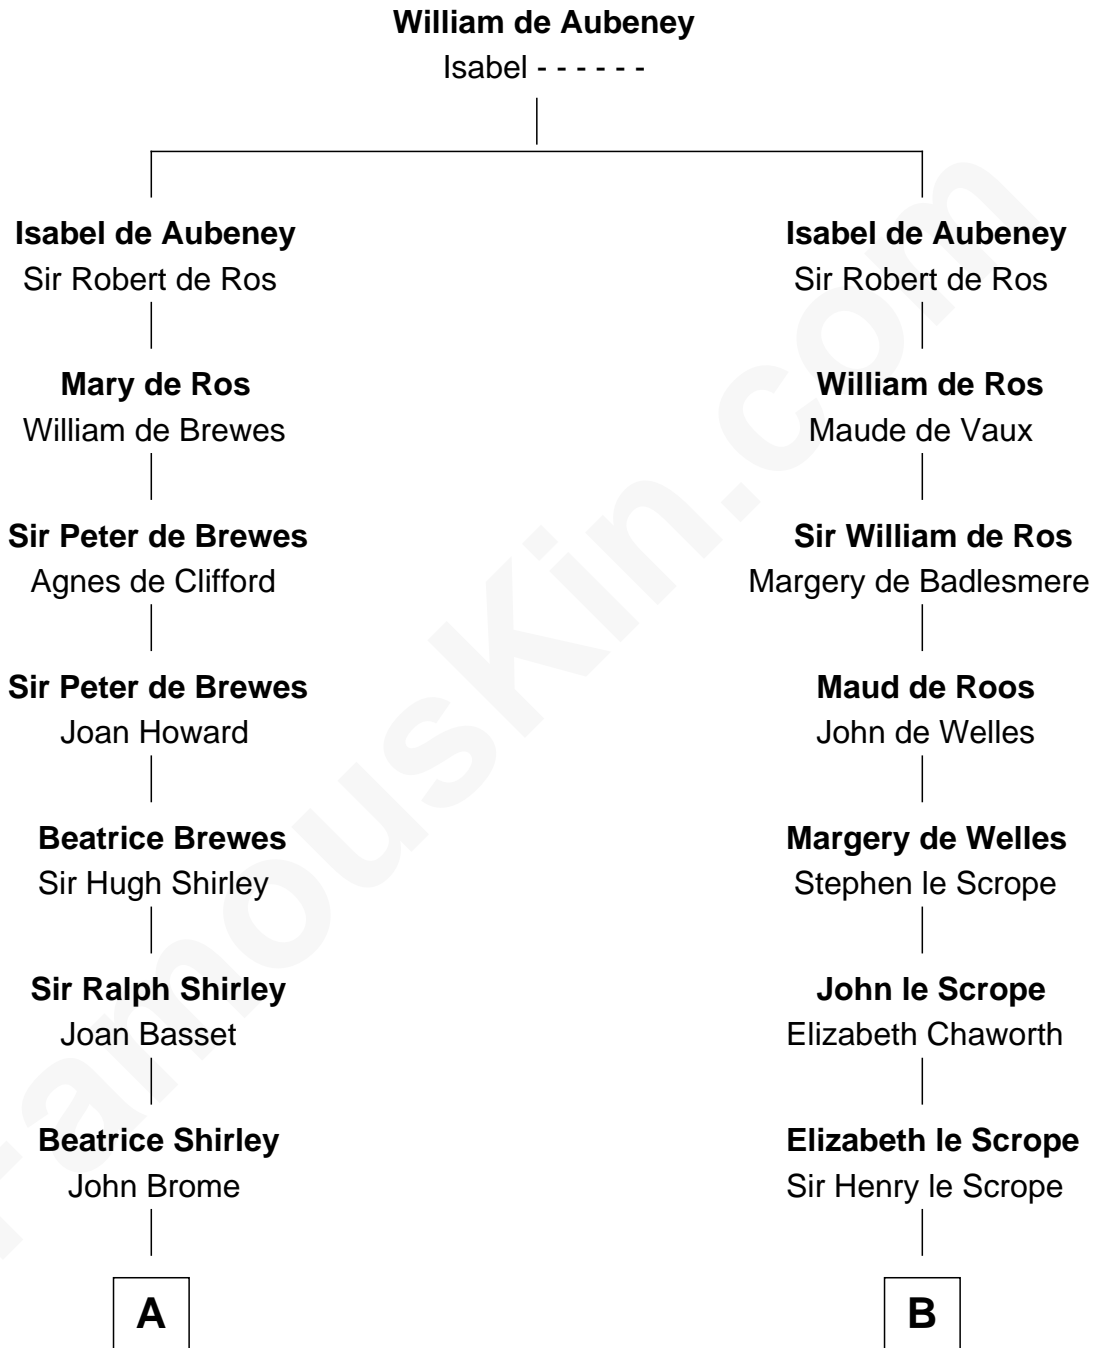

# FamousKin.com Relationship Chart of

**James Sherman**

*27th U.S. Vice-President*

16th cousin 3 times removed of

**Francis Lightfoot Lee**

*Signer of the Declaration of Independence*

**C**

Richard Winslow Sherman

Frances Lucretia Williams

Mary Frances Sherman

Richard Updike Sherman

James Sherman

*27th U.S. Vice-President*

FamousKin.com