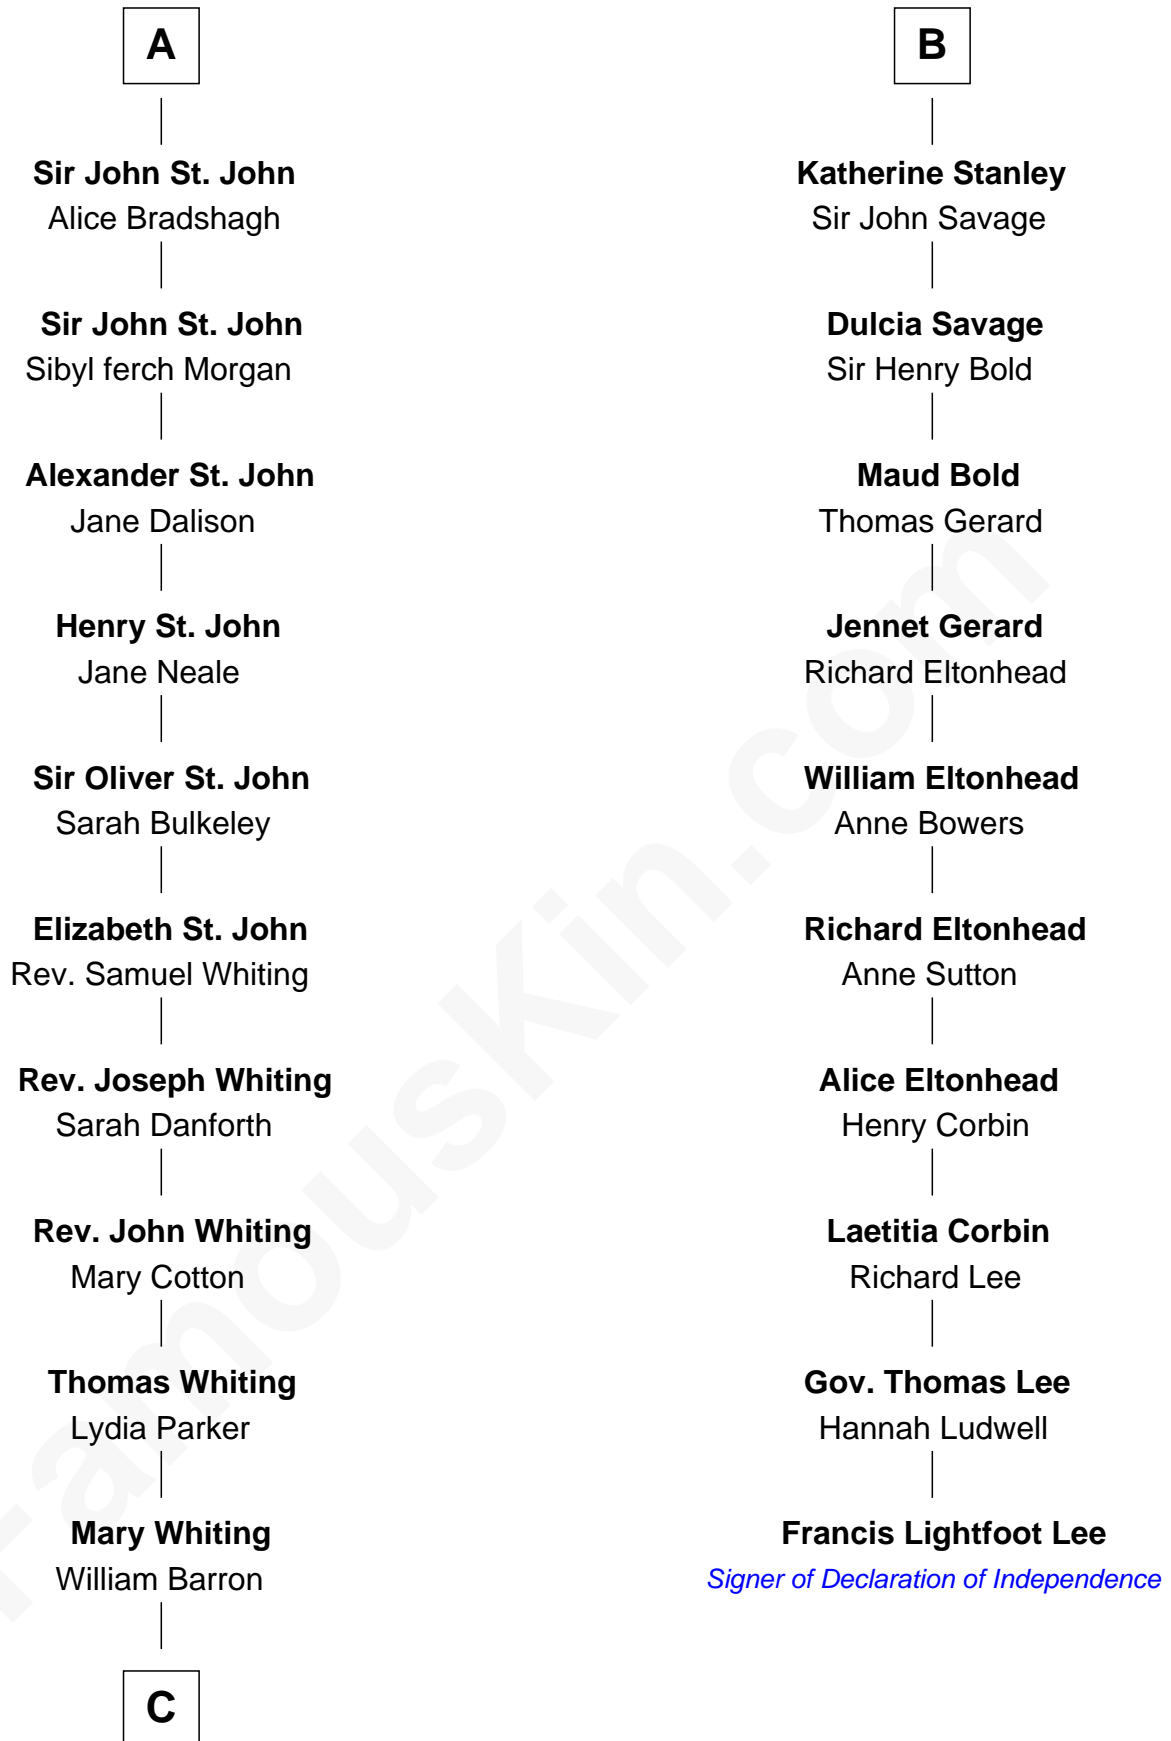

FamousKin.com Relationship Chart of

James Sherman

27th U.S. Vice-President

16th cousin 4 times removed of

Francis Lightfoot Lee

Signer of the Declaration of Independence

C

—
Mary Augusta Barron

Stalham Williams

—
Frances Lucretia Williams

Richard Winslow Sherman

—
Mary Frances Sherman

Richard Updike Sherman

—
James Sherman

27th U.S. Vice-President

FamousKin.com