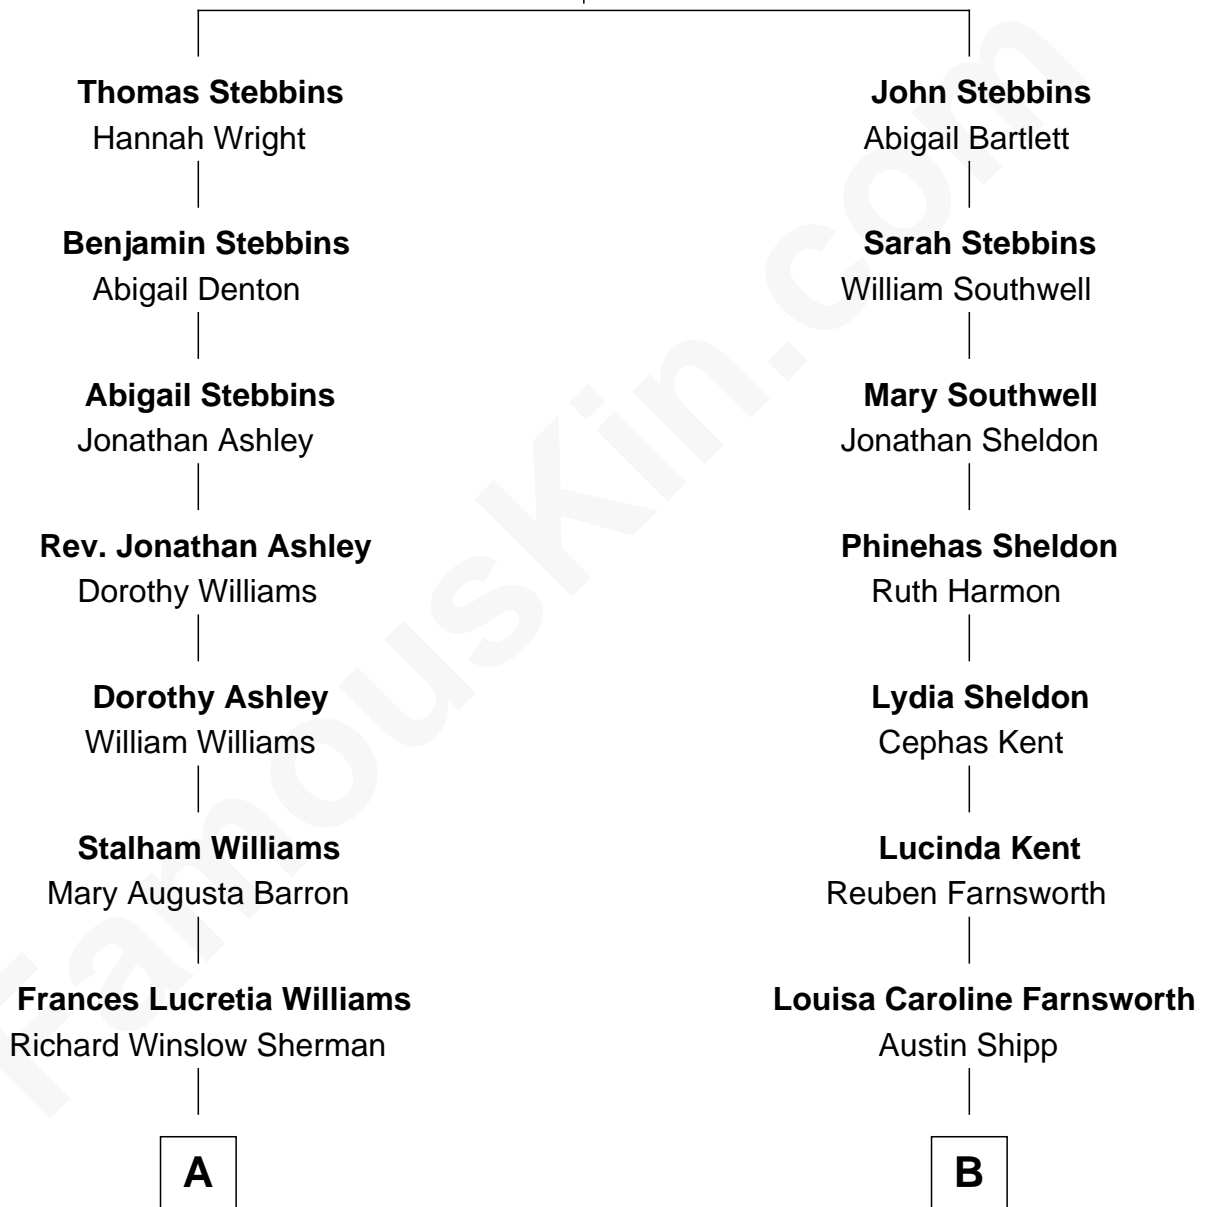

FamousKin.com Relationship Chart of

James Sherman

27th U.S. Vice-President

8th cousin 3 times removed of

Amy Adams

Movie Actress

Rowland Stebbins

Sarah Whiting

A

Mary Frances Sherman
Richard Updike Sherman

James Sherman
27th U.S. Vice-President

B

Dr. Milford Bard Shipp
Ellis Reynolds

Olea Shipp
John Hyrum Hill

Olea Lorraine Hill
Frank Ralph Adams

Richard Kent Adams
Kathryn Hicken