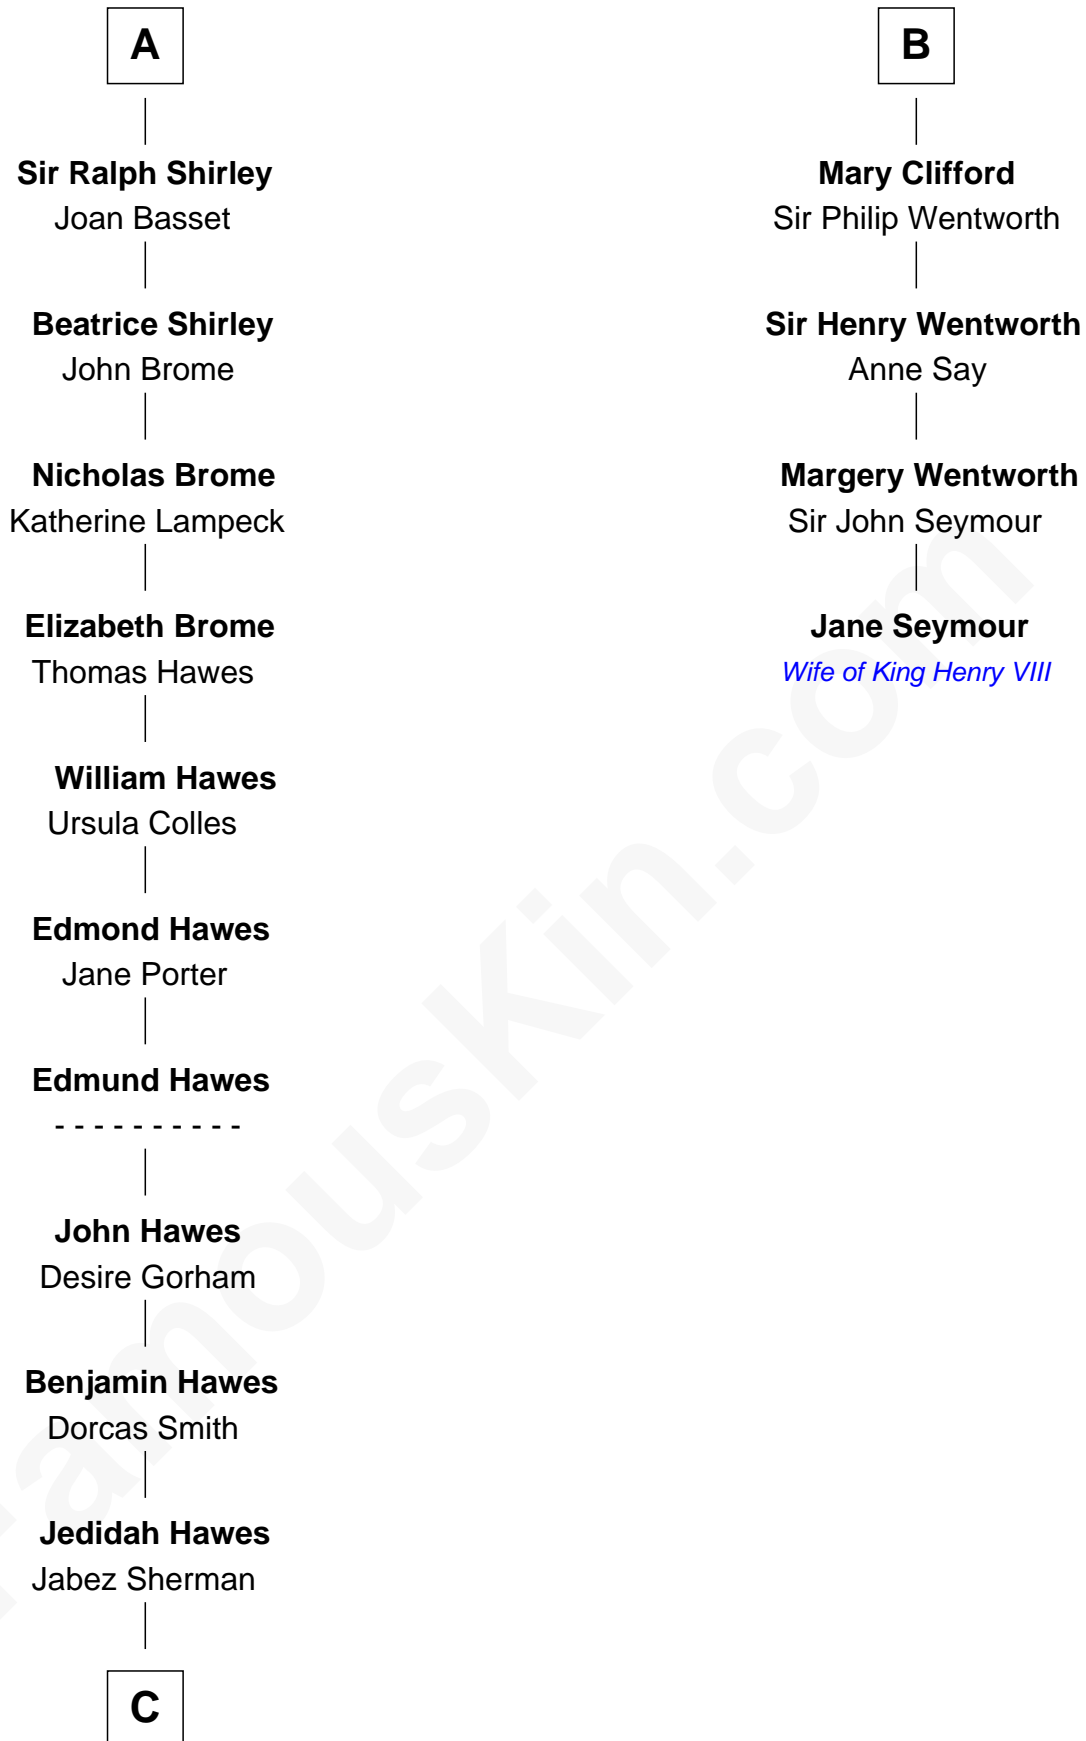

FamousKin.com Relationship Chart of

James Sherman

27th U.S. Vice-President

10th cousin 11 times removed of

Jane Seymour

3rd Wife of King Henry VIII

C

—
Prince Sherman

Sarah Sherman

—
Jahaziel Sherman

Nancy Winslow

—
Richard Winslow Sherman

Frances Lucretia Williams

—
Mary Frances Sherman

Richard Updike Sherman

—
James Sherman

27th U.S. Vice-President

FamousKin.com