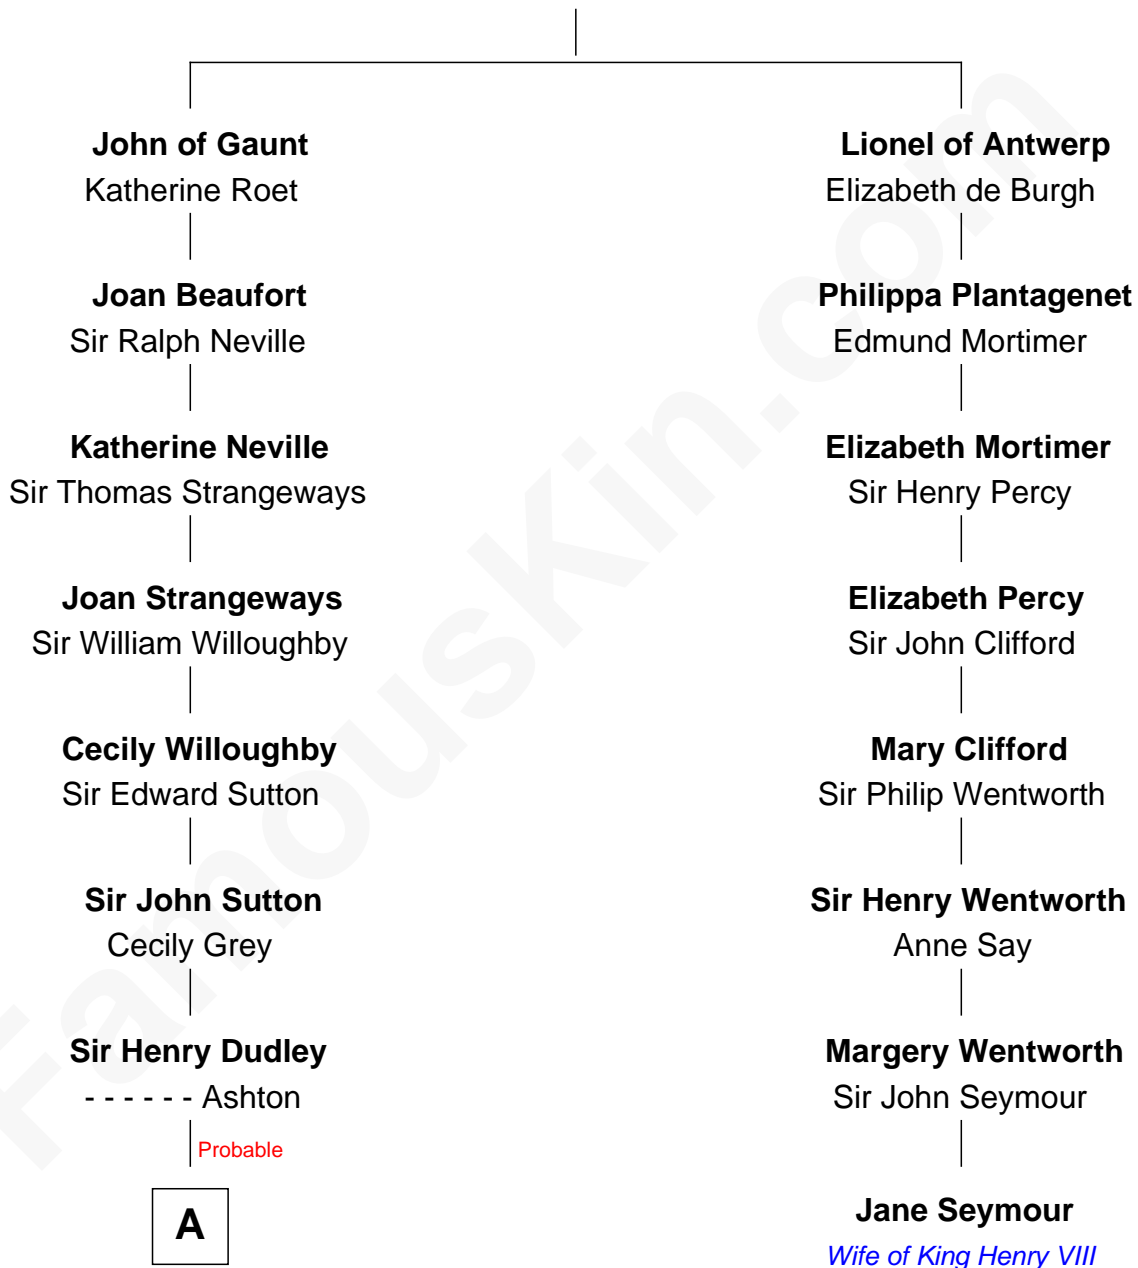

# FamousKin.com Relationship Chart of

**James Sherman**

*27th U.S. Vice-President*

7th cousin 11 times removed of

**Jane Seymour**

*3rd Wife of King Henry VIII*

**Edward III, King of England**

Philippa of Hainault

**B**

—  
**Mary Frances Sherman**  
Richard Updike Sherman

—  
**James Sherman**  
*27th U.S. Vice-President*

FamousKin.com