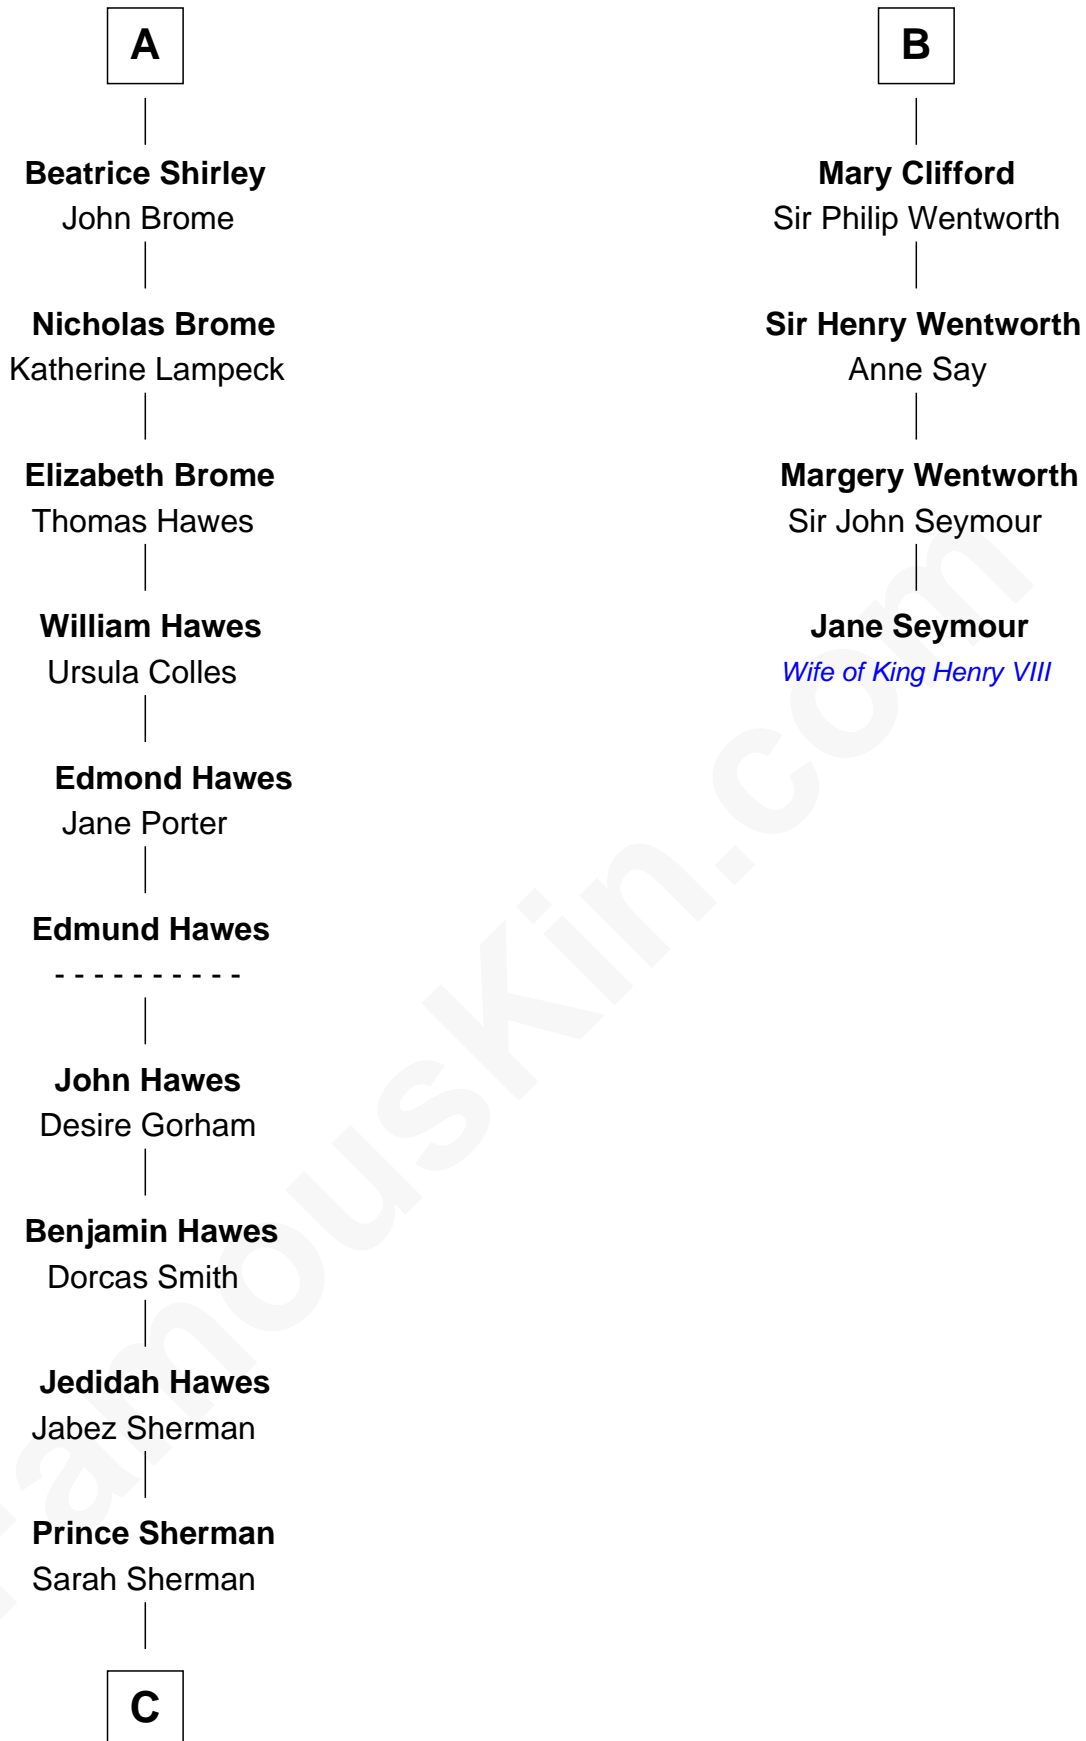

# FamousKin.com Relationship Chart of

**James Sherman**

*27th U.S. Vice-President*

10th cousin 10 times removed of

**Jane Seymour**

*3rd Wife of King Henry VIII*

**John, King of England**

Isabelle of Angoulême

**C**

—  
**Jahaziel Sherman**

Nancy Winslow

—  
**Richard Winslow Sherman**

Frances Lucretia Williams

—  
**Mary Frances Sherman**

Richard Updike Sherman

—  
**James Sherman**

*27th U.S. Vice-President*

FamousKin.com