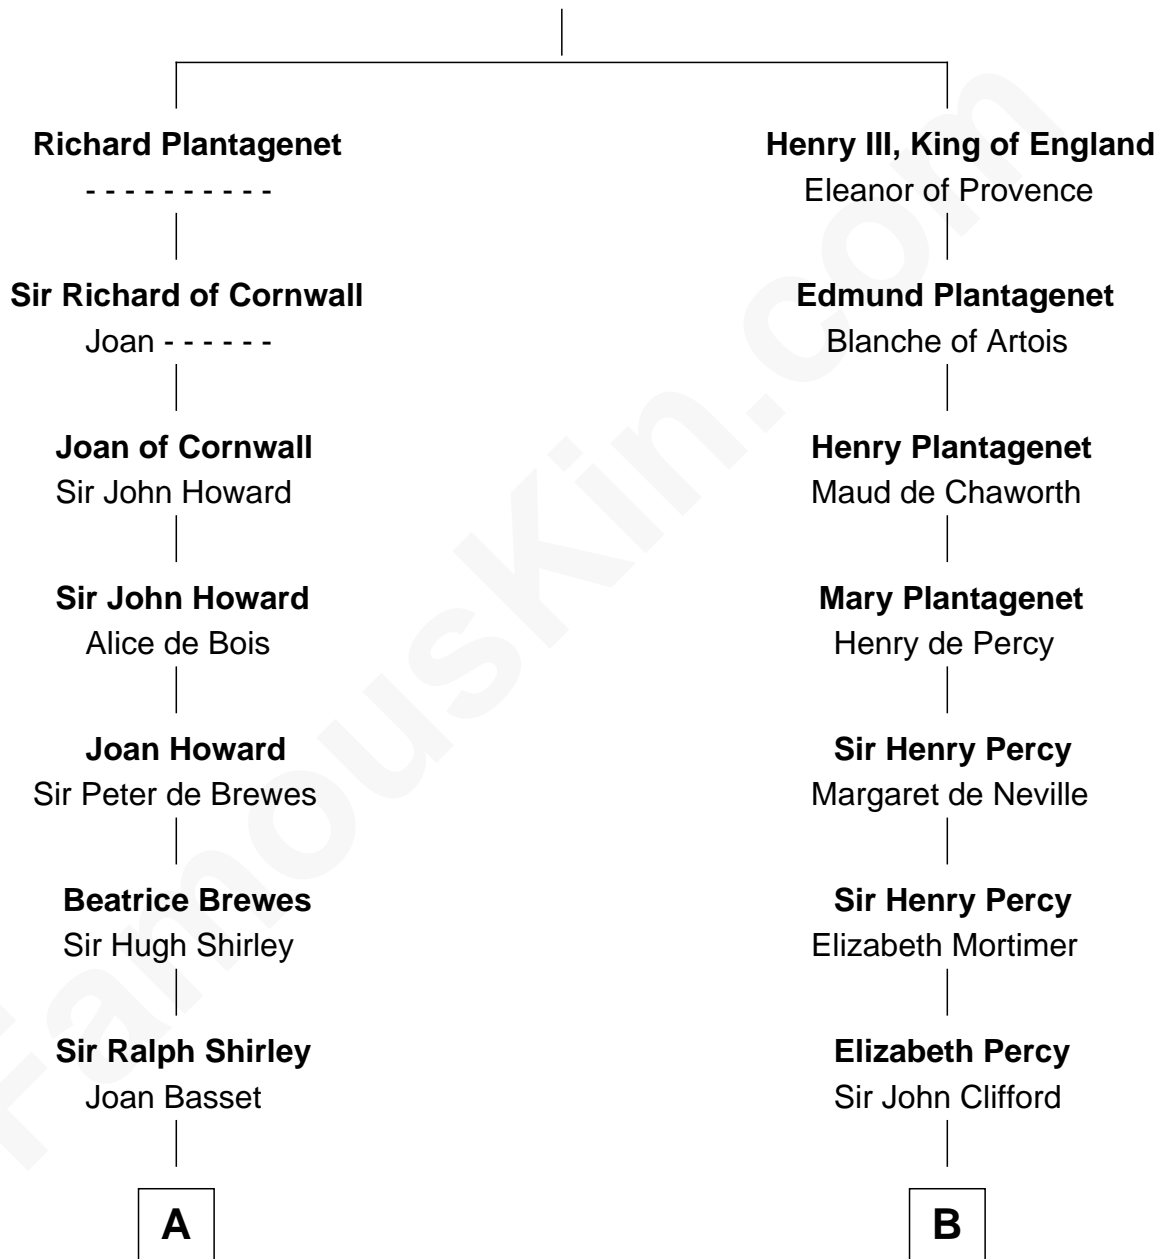

# FamousKin.com Relationship Chart of

**James Sherman**

*27th U.S. Vice-President*

10th cousin 10 times removed of

**Jane Seymour**

*3rd Wife of King Henry VIII*

**John, King of England**

Isabelle of Angoulême

**C**

—  
**Jahaziel Sherman**

Nancy Winslow

—  
**Richard Winslow Sherman**

Frances Lucretia Williams

—  
**Mary Frances Sherman**

Richard Updike Sherman

—  
**James Sherman**

*27th U.S. Vice-President*

FamousKin.com