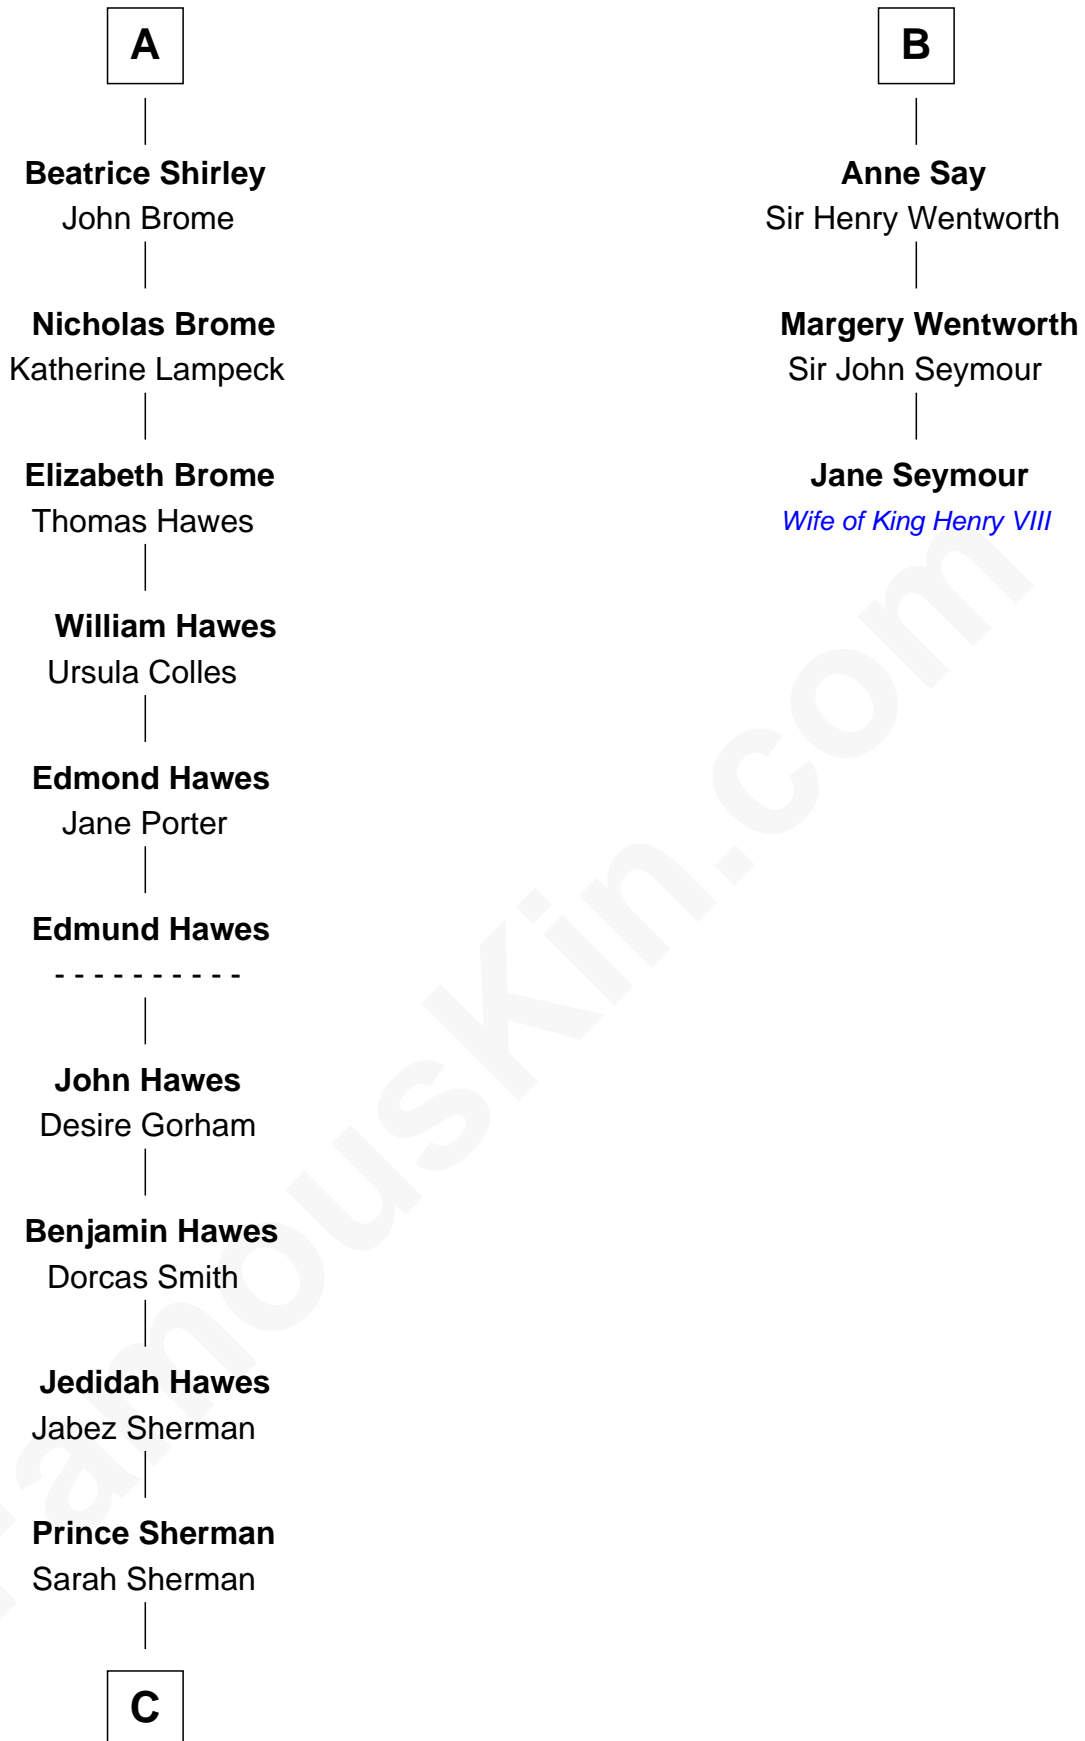

FamousKin.com Relationship Chart of

James Sherman

27th U.S. Vice-President

9th cousin 11 times removed of

Jane Seymour

3rd Wife of King Henry VIII

C

—
Jahaziel Sherman

Nancy Winslow

—
Richard Winslow Sherman

Frances Lucretia Williams

—
Mary Frances Sherman

Richard Updike Sherman

—
James Sherman

27th U.S. Vice-President

FamousKin.com