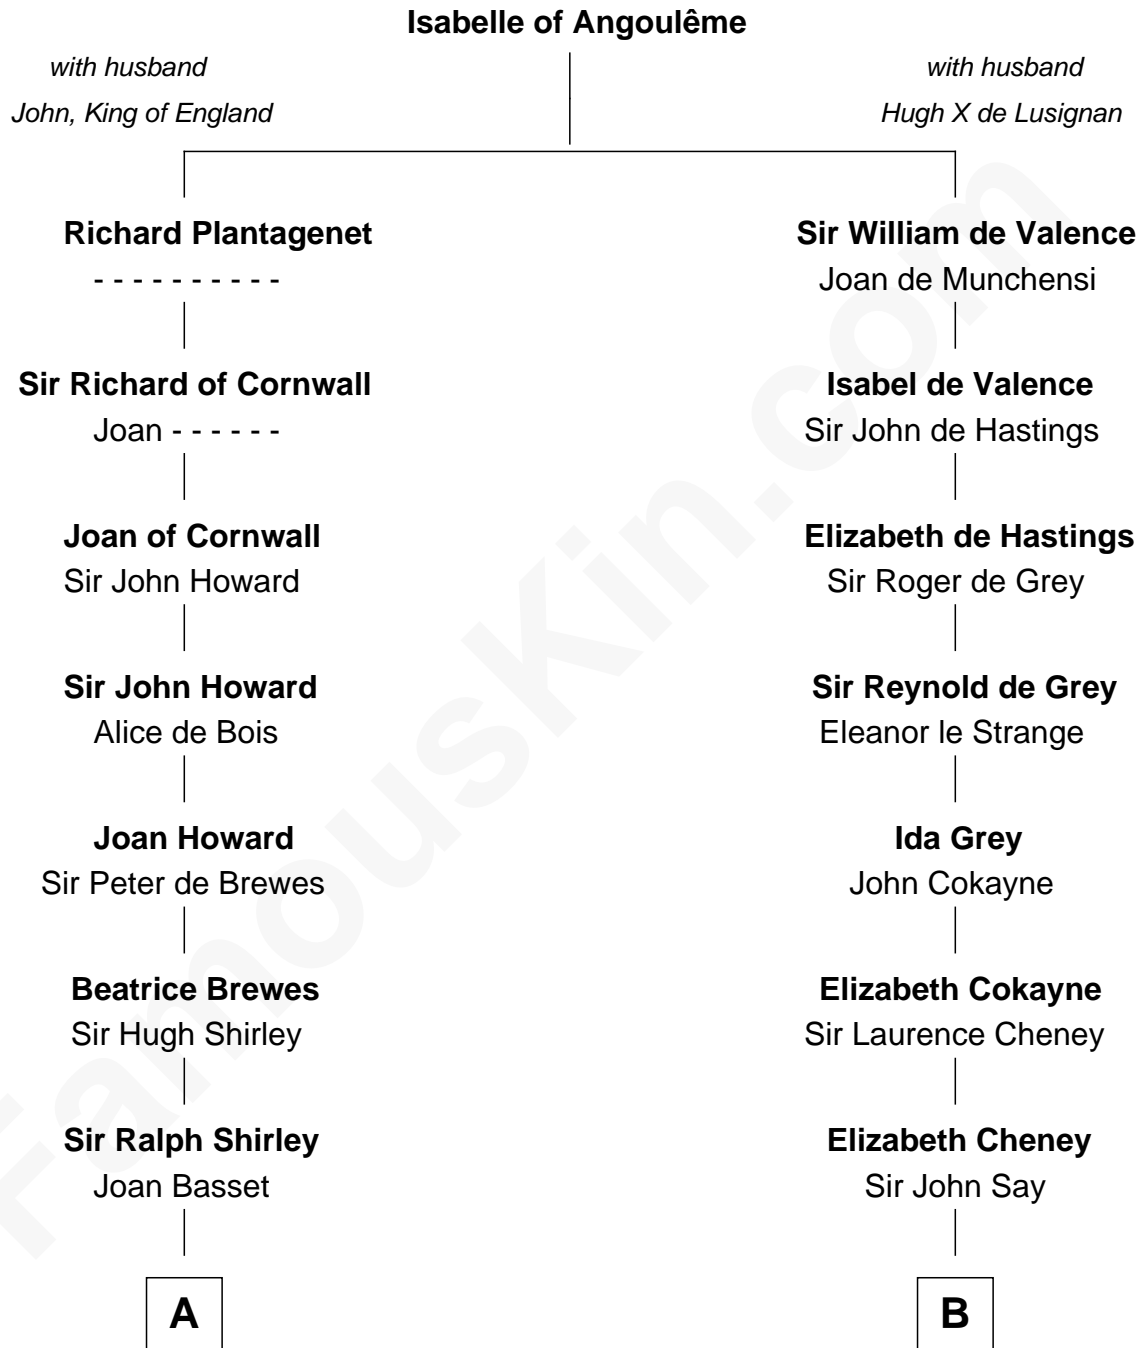

FamousKin.com Relationship Chart of

James Sherman

27th U.S. Vice-President

9th cousin 11 times removed of

Jane Seymour

3rd Wife of King Henry VIII

C

—
Jahaziel Sherman

Nancy Winslow

—
Richard Winslow Sherman

Frances Lucretia Williams

—
Mary Frances Sherman

Richard Updike Sherman

—
James Sherman

27th U.S. Vice-President

FamousKin.com