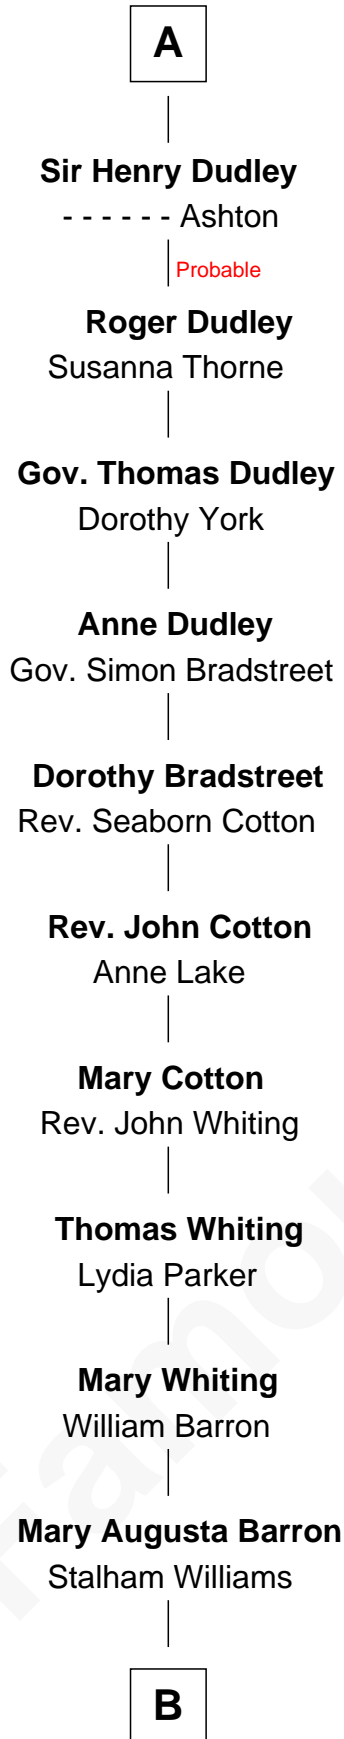

# FamousKin.com Relationship Chart of

**James Sherman**

*27th U.S. Vice-President*

7th cousin 12 times removed of

**Jane Seymour**

*3rd Wife of King Henry VIII*

**Henry Plantagenet**

Maud de Chaworth

**Eleanor Plantagenet**

Richard Fitzalan

**Alice Fitzalan**

Sir Thomas de Holand

**Eleanor Holand**

Edward Cherleton

**Joyce Cherleton**

Sir John Tiptoft

**Joyce Tiptoft**

Sir Edmund Sutton

**Sir Edward Sutton**

Cecily Willoughby

**Sir John Sutton**

Cecily Grey

**A**

**Mary Plantagenet**

Sir Philip Wentworth

**Sir Henry Wentworth**

Anne Say

**Margery Wentworth**

Sir John Seymour

**Jane Seymour**

*Wife of King Henry VIII*

**B**