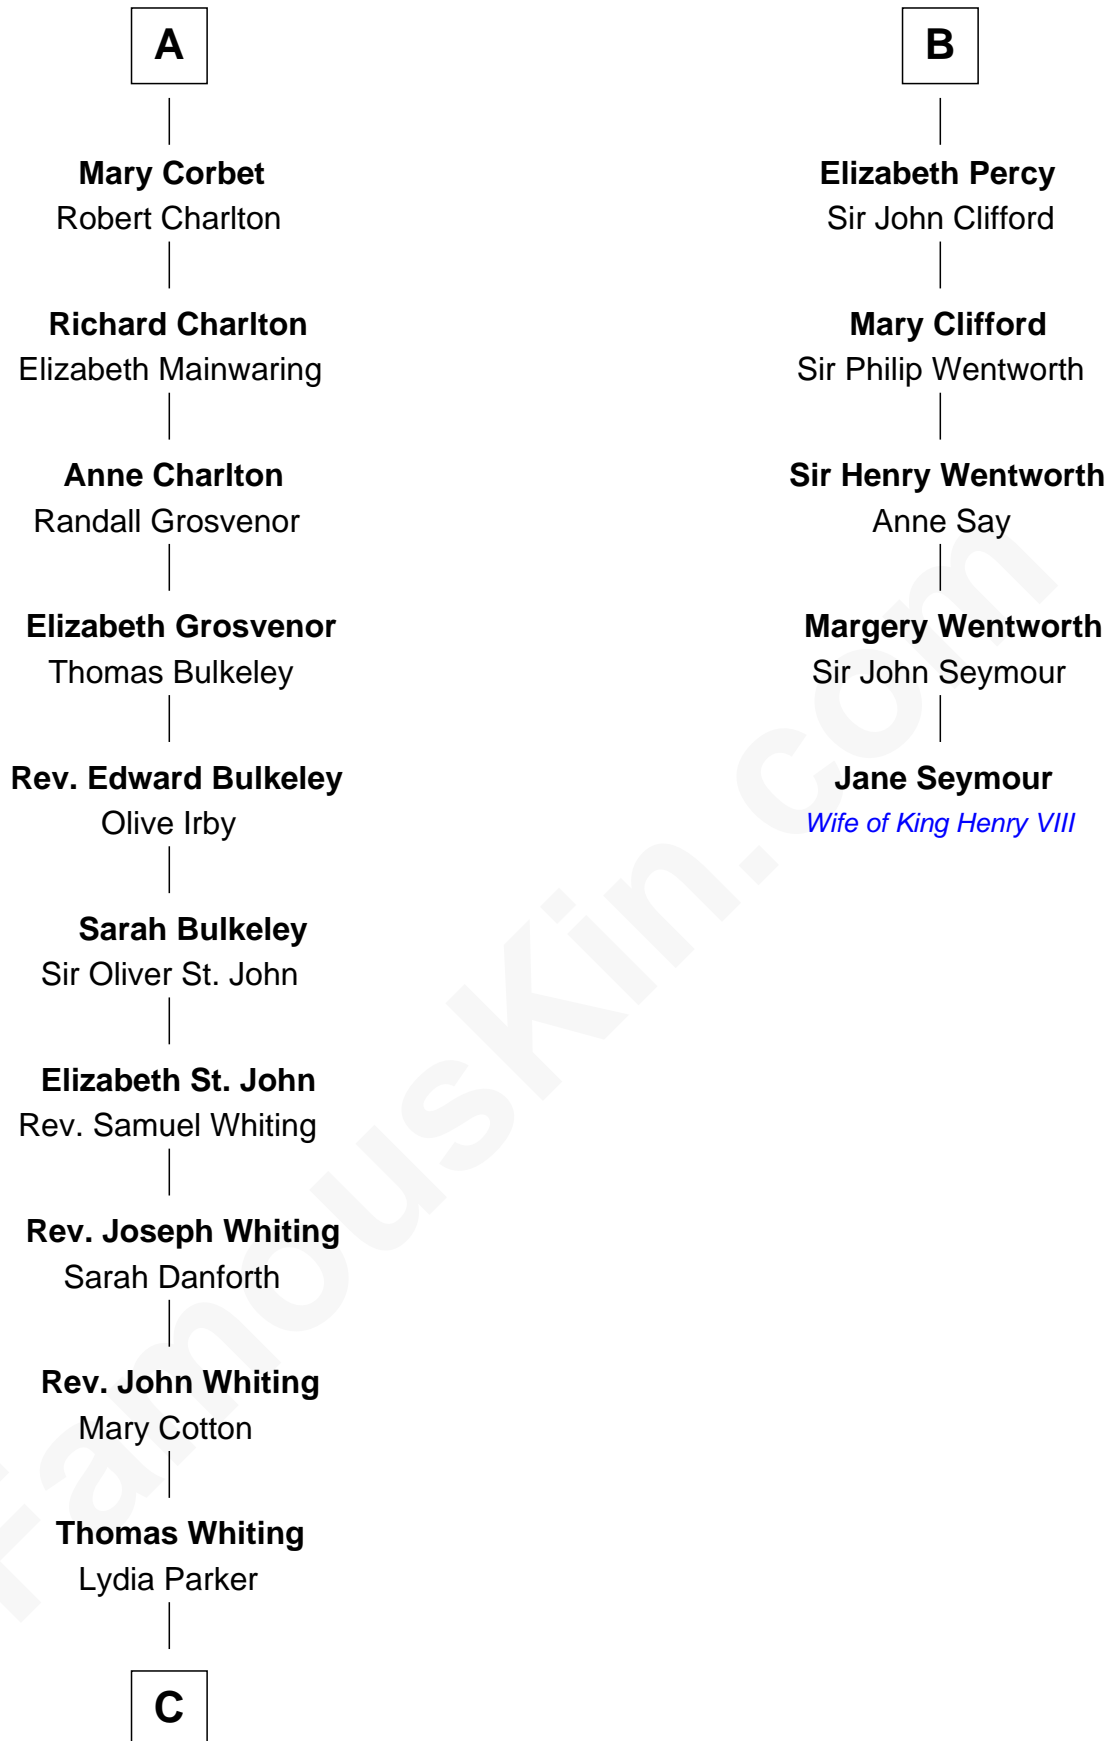

FamousKin.com Relationship Chart of

James Sherman

27th U.S. Vice-President

11th cousin 10 times removed of

Jane Seymour

3rd Wife of King Henry VIII

C

—
Mary Whiting
William Barron

—
Mary Augusta Barron
Stalham Williams

—
Frances Lucretia Williams
Richard Winslow Sherman

—
Mary Frances Sherman
Richard Updike Sherman

—
James Sherman
27th U.S. Vice-President

FamousKin.com