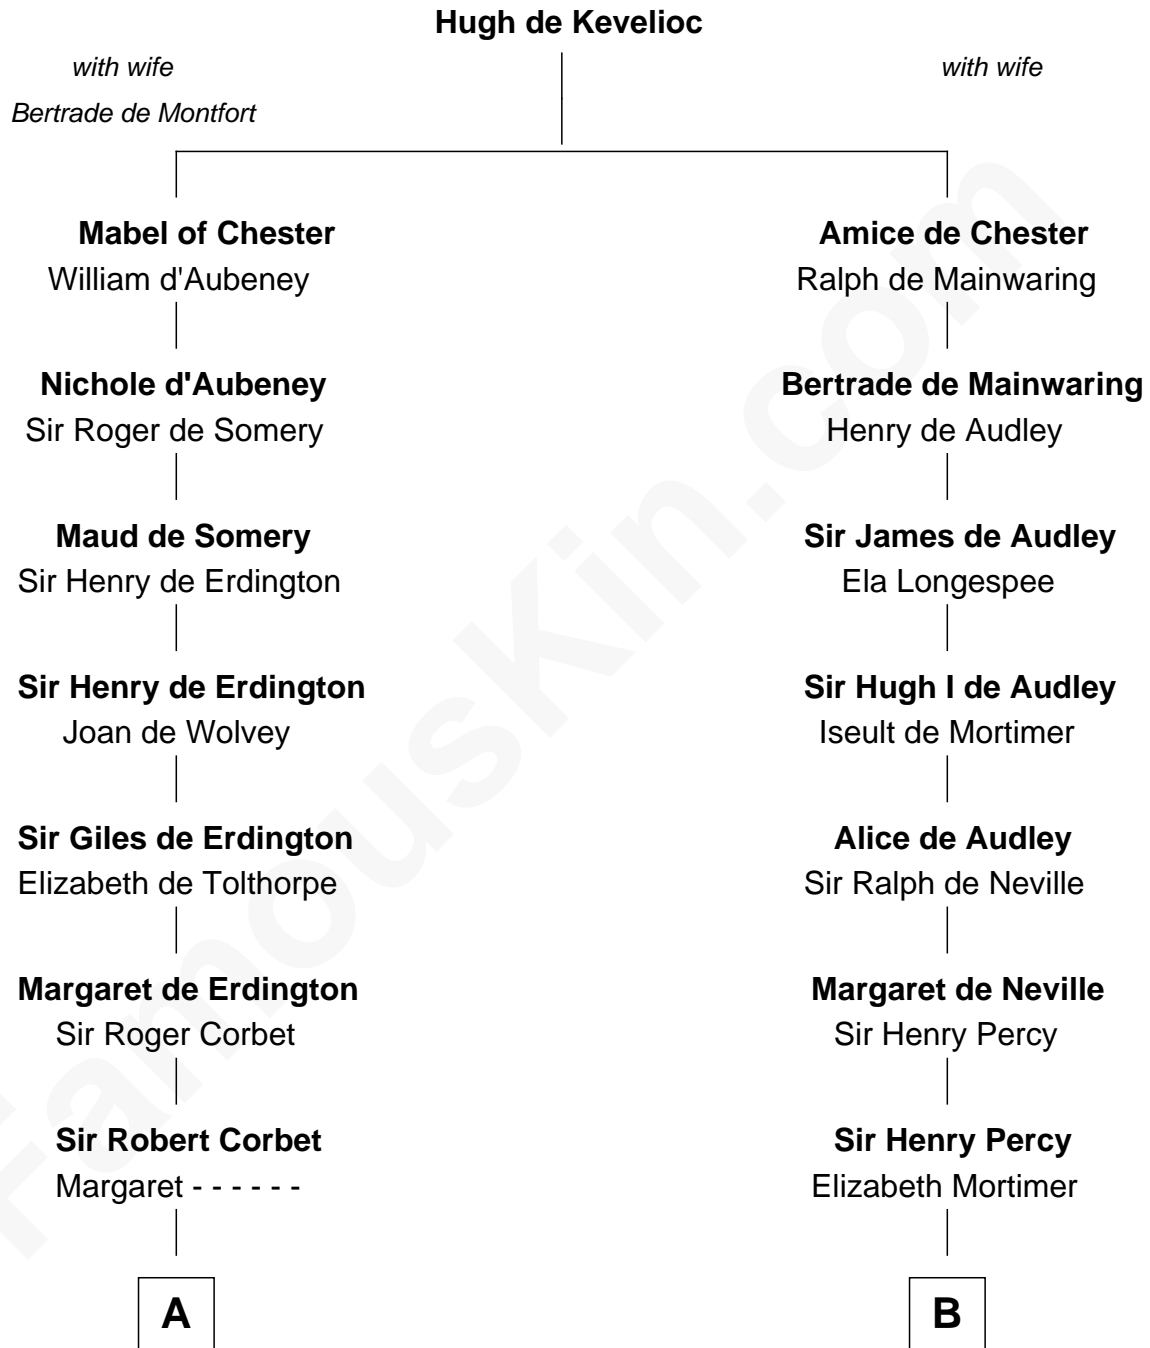

FamousKin.com Relationship Chart of

James Sherman

27th U.S. Vice-President

11th cousin 10 times removed of

Jane Seymour

3rd Wife of King Henry VIII

C

—
Mary Whiting
William Barron

—
Mary Augusta Barron
Stalham Williams

—
Frances Lucretia Williams
Richard Winslow Sherman

—
Mary Frances Sherman
Richard Updike Sherman

—
James Sherman
27th U.S. Vice-President

FamousKin.com