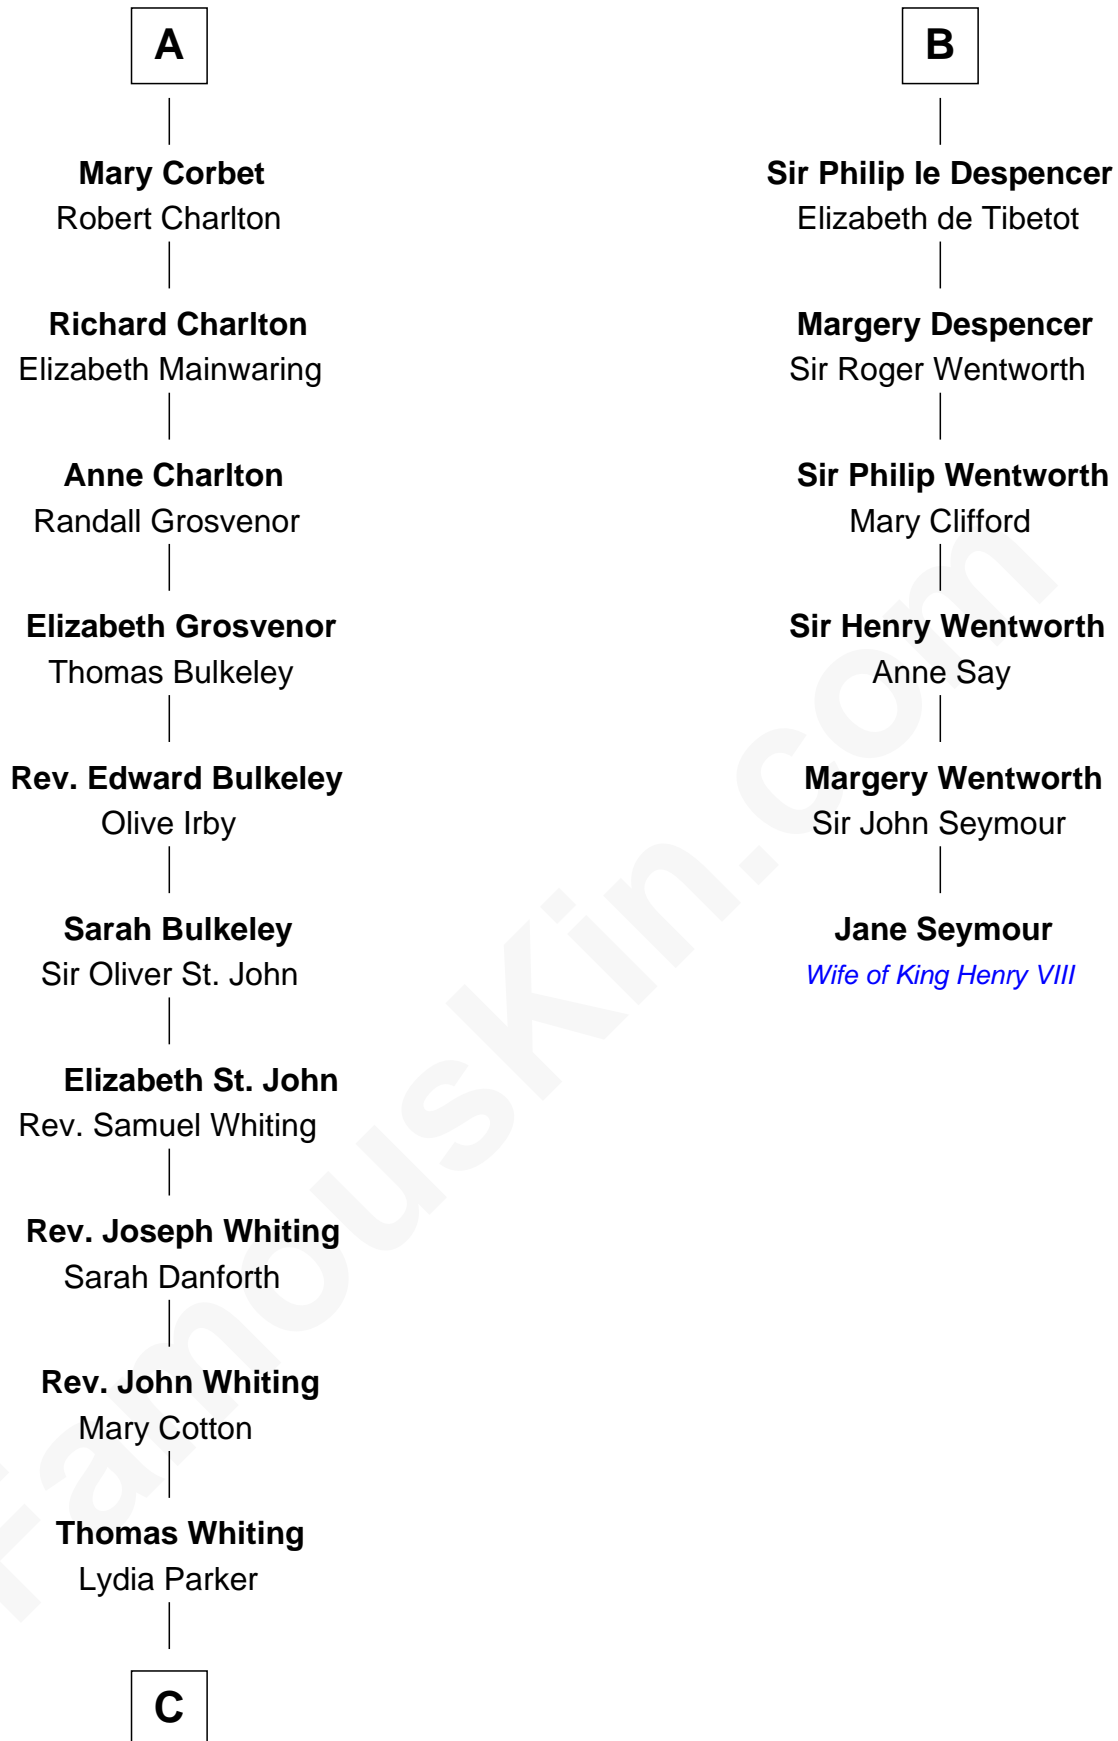

FamousKin.com Relationship Chart of

James Sherman

27th U.S. Vice-President

12th cousin 9 times removed of

Jane Seymour

3rd Wife of King Henry VIII

C

—
Mary Whiting
William Barron

—
Mary Augusta Barron
Stalham Williams

—
Frances Lucretia Williams
Richard Winslow Sherman

—
Mary Frances Sherman
Richard Updike Sherman

—
James Sherman
27th U.S. Vice-President

FamousKin.com