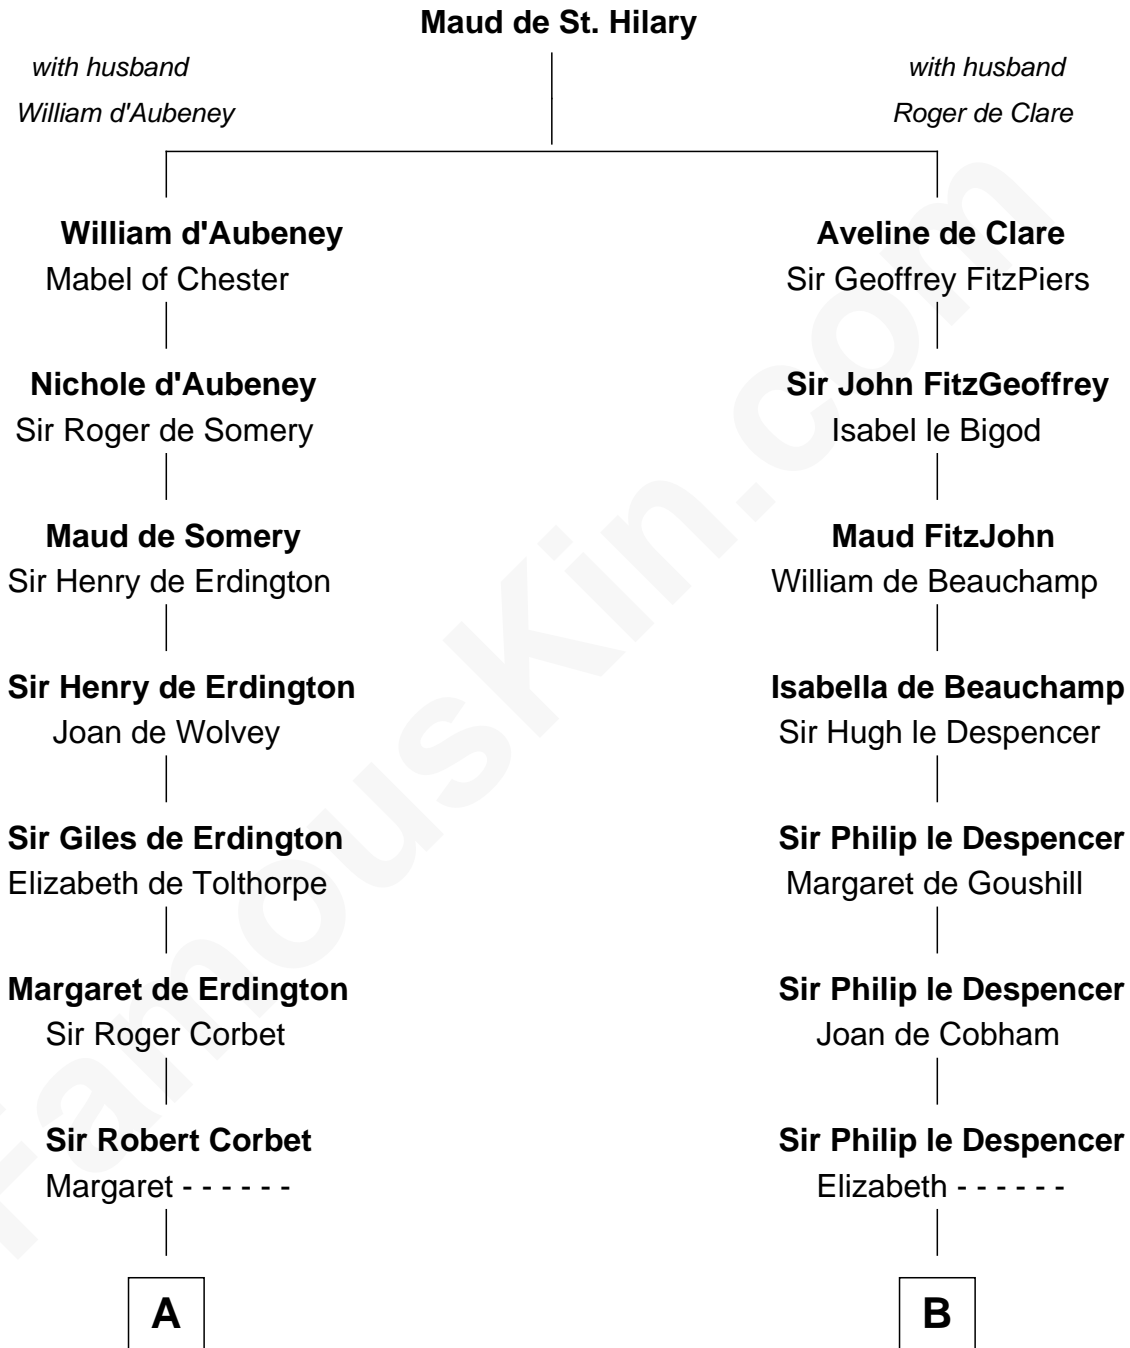

FamousKin.com Relationship Chart of

James Sherman

27th U.S. Vice-President

12th cousin 9 times removed of

Jane Seymour

3rd Wife of King Henry VIII

C

—
Mary Whiting
William Barron

—
Mary Augusta Barron
Stalham Williams

—
Frances Lucretia Williams
Richard Winslow Sherman

—
Mary Frances Sherman
Richard Updike Sherman

—
James Sherman
27th U.S. Vice-President

FamousKin.com