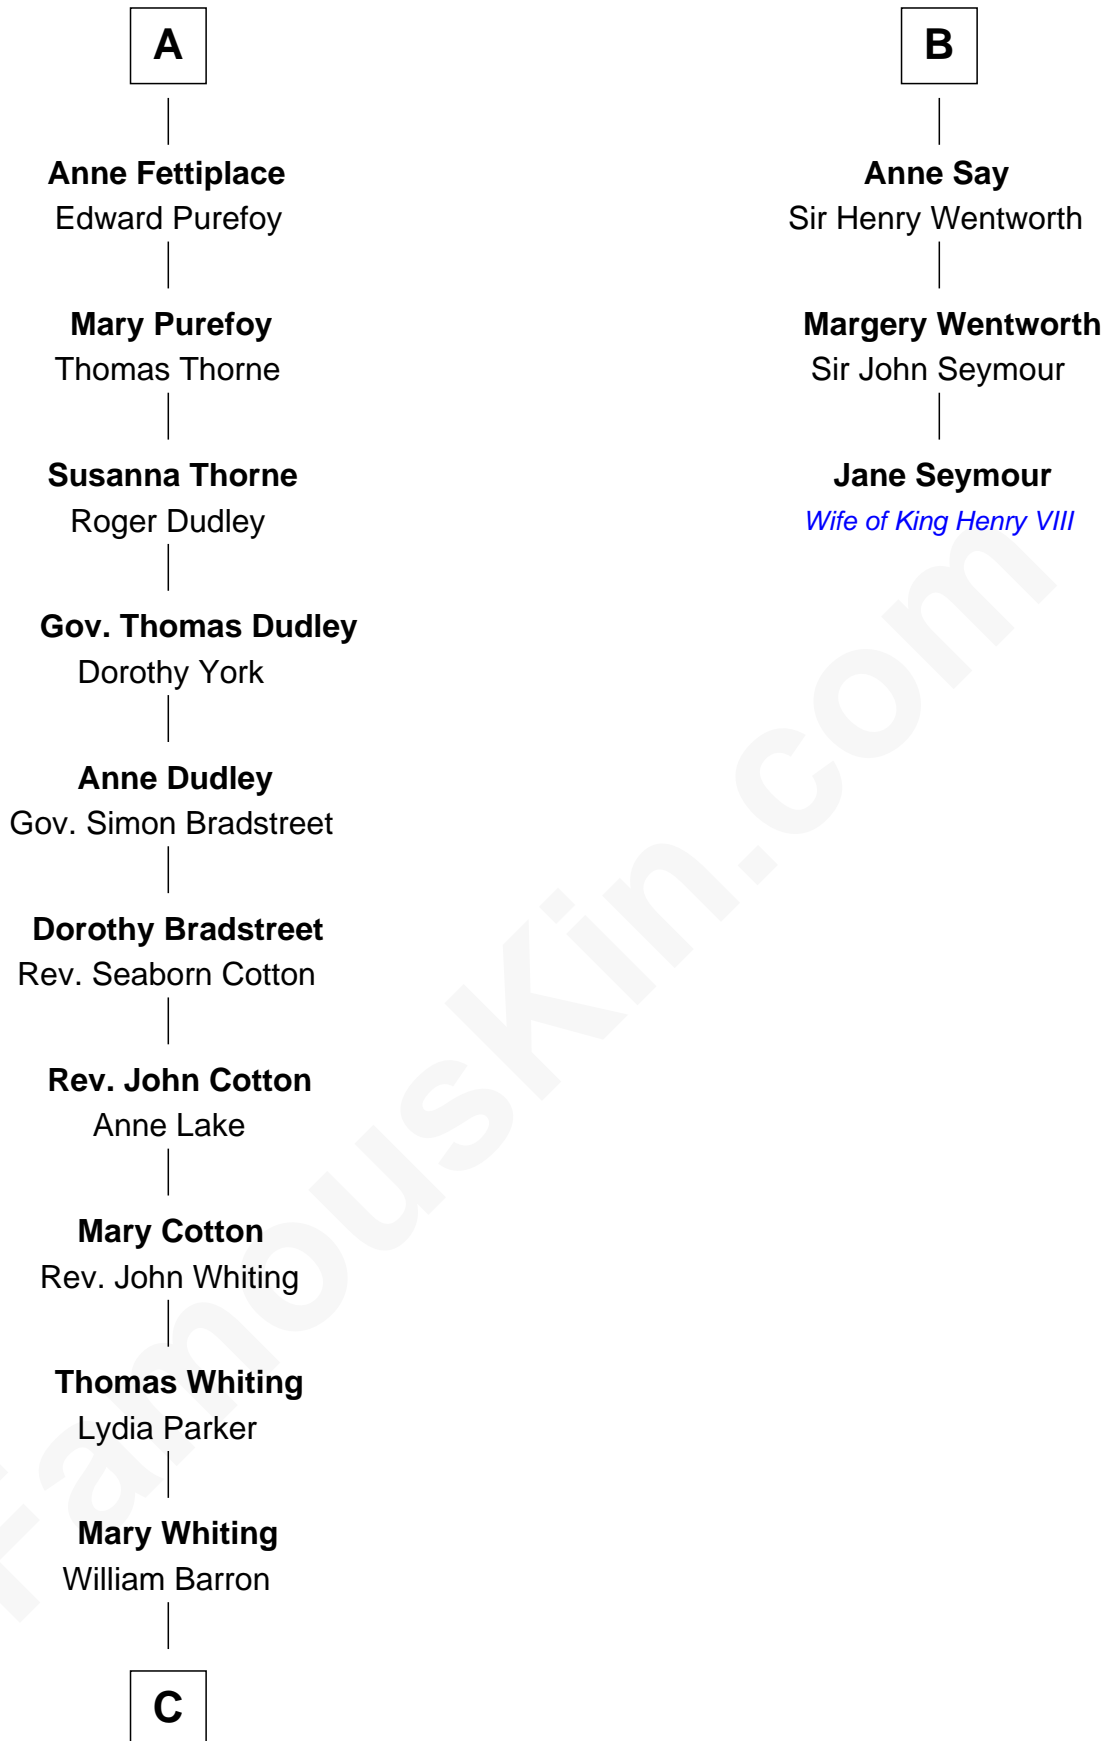

# FamousKin.com Relationship Chart of

**James Sherman**

*27th U.S. Vice-President*

9th cousin 11 times removed of

**Jane Seymour**

*3rd Wife of King Henry VIII*

**C**

—  
**Mary Augusta Barron**

Stalham Williams

—  
**Frances Lucretia Williams**

Richard Winslow Sherman

—  
**Mary Frances Sherman**

Richard Updike Sherman

—  
**James Sherman**

*27th U.S. Vice-President*

FamousKin.com