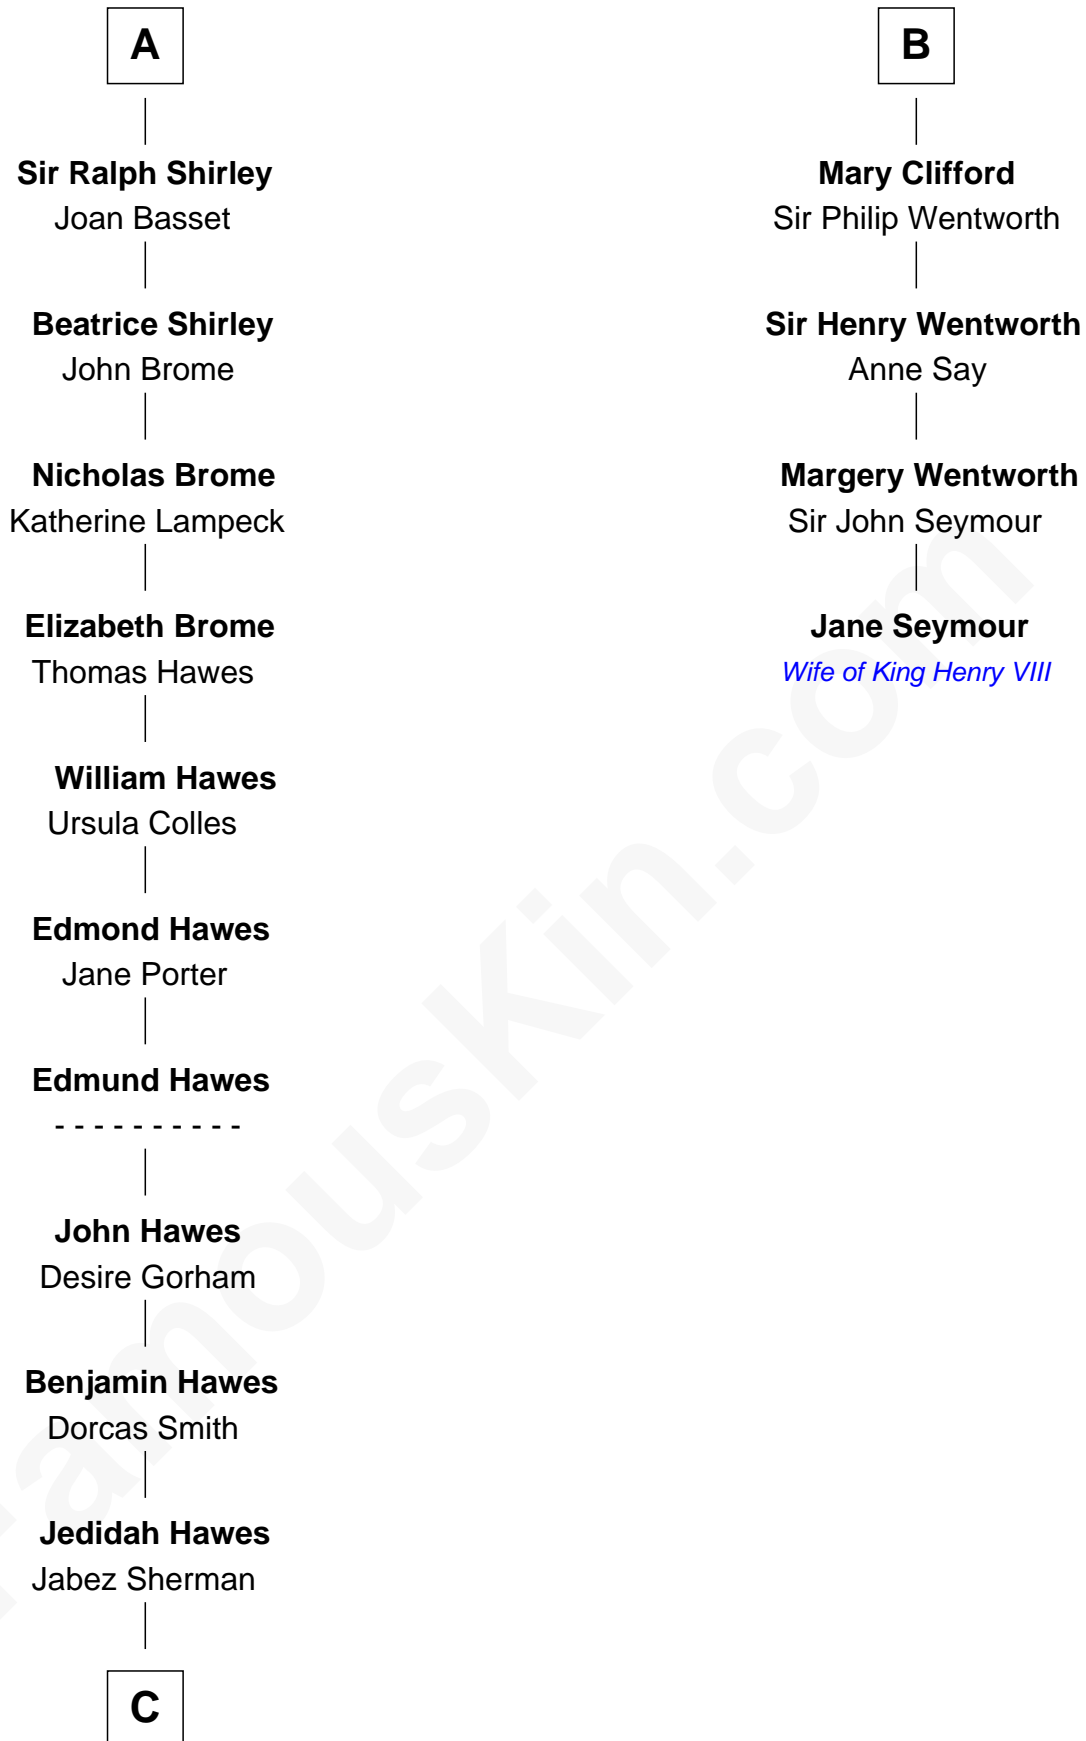

FamousKin.com Relationship Chart of

James Sherman

27th U.S. Vice-President

10th cousin 11 times removed of

Jane Seymour

3rd Wife of King Henry VIII

Sir William Longespee

Ela of Salisbury

Sir Henry Percy

Sir Henry Percy

Elizabeth Mortimer

Elizabeth Percy

Sir John Clifford

B

C

—
Prince Sherman