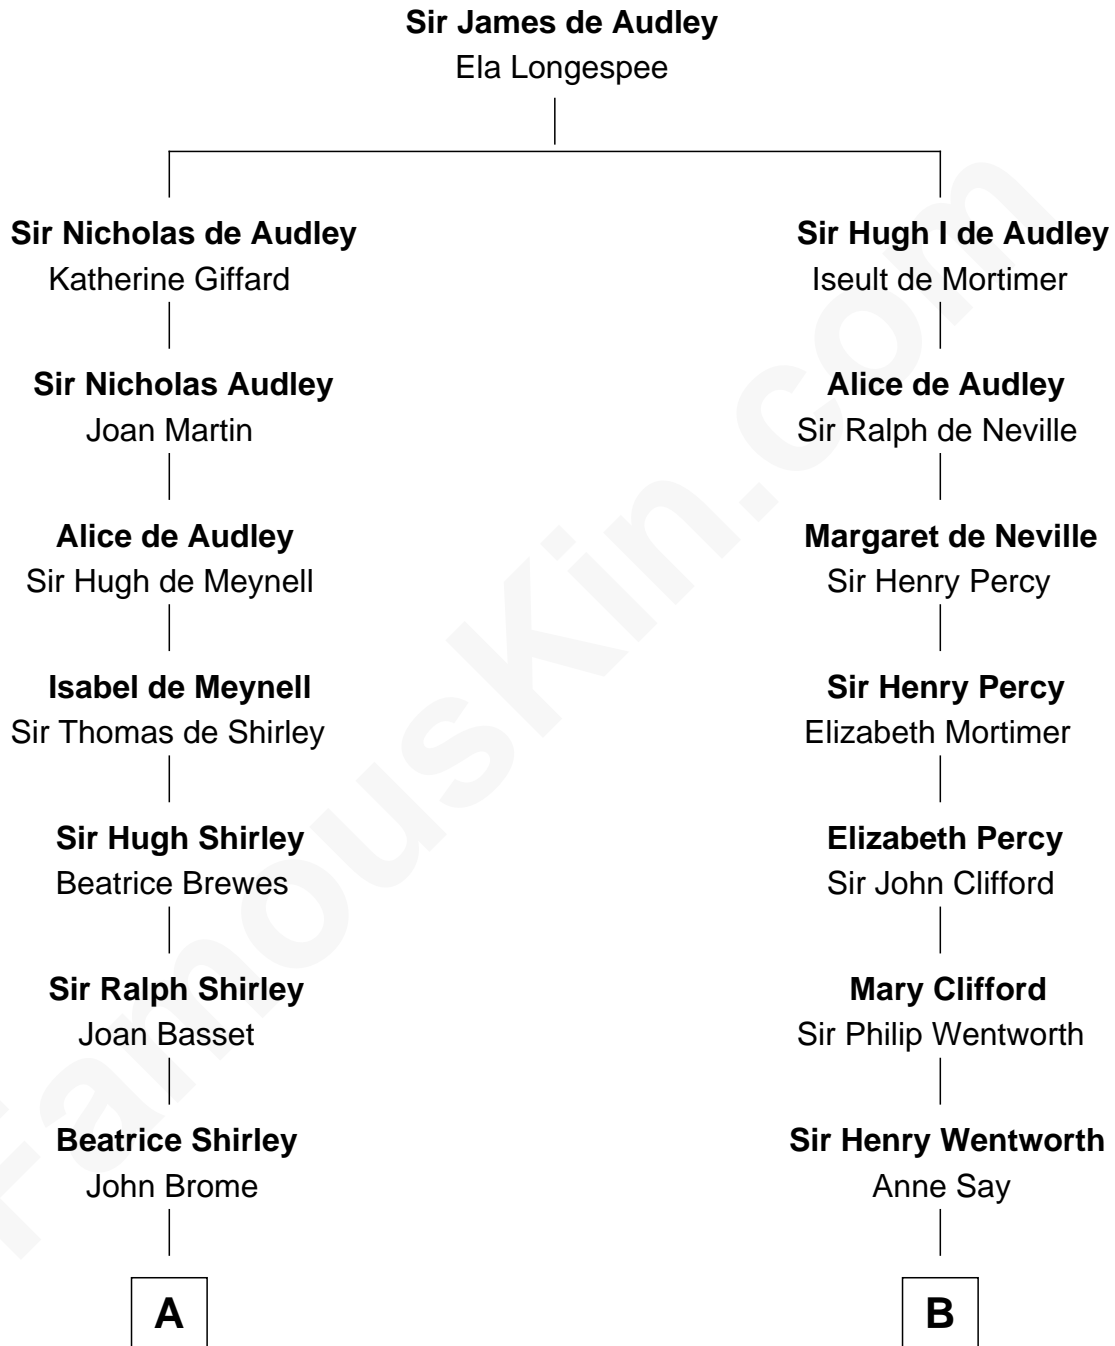

FamousKin.com Relationship Chart of

James Sherman

27th U.S. Vice-President

8th cousin 11 times removed of

Jane Seymour

3rd Wife of King Henry VIII

C

Richard Winslow Sherman

Frances Lucretia Williams

Mary Frances Sherman

Richard Updike Sherman

James Sherman

27th U.S. Vice-President

FamousKin.com