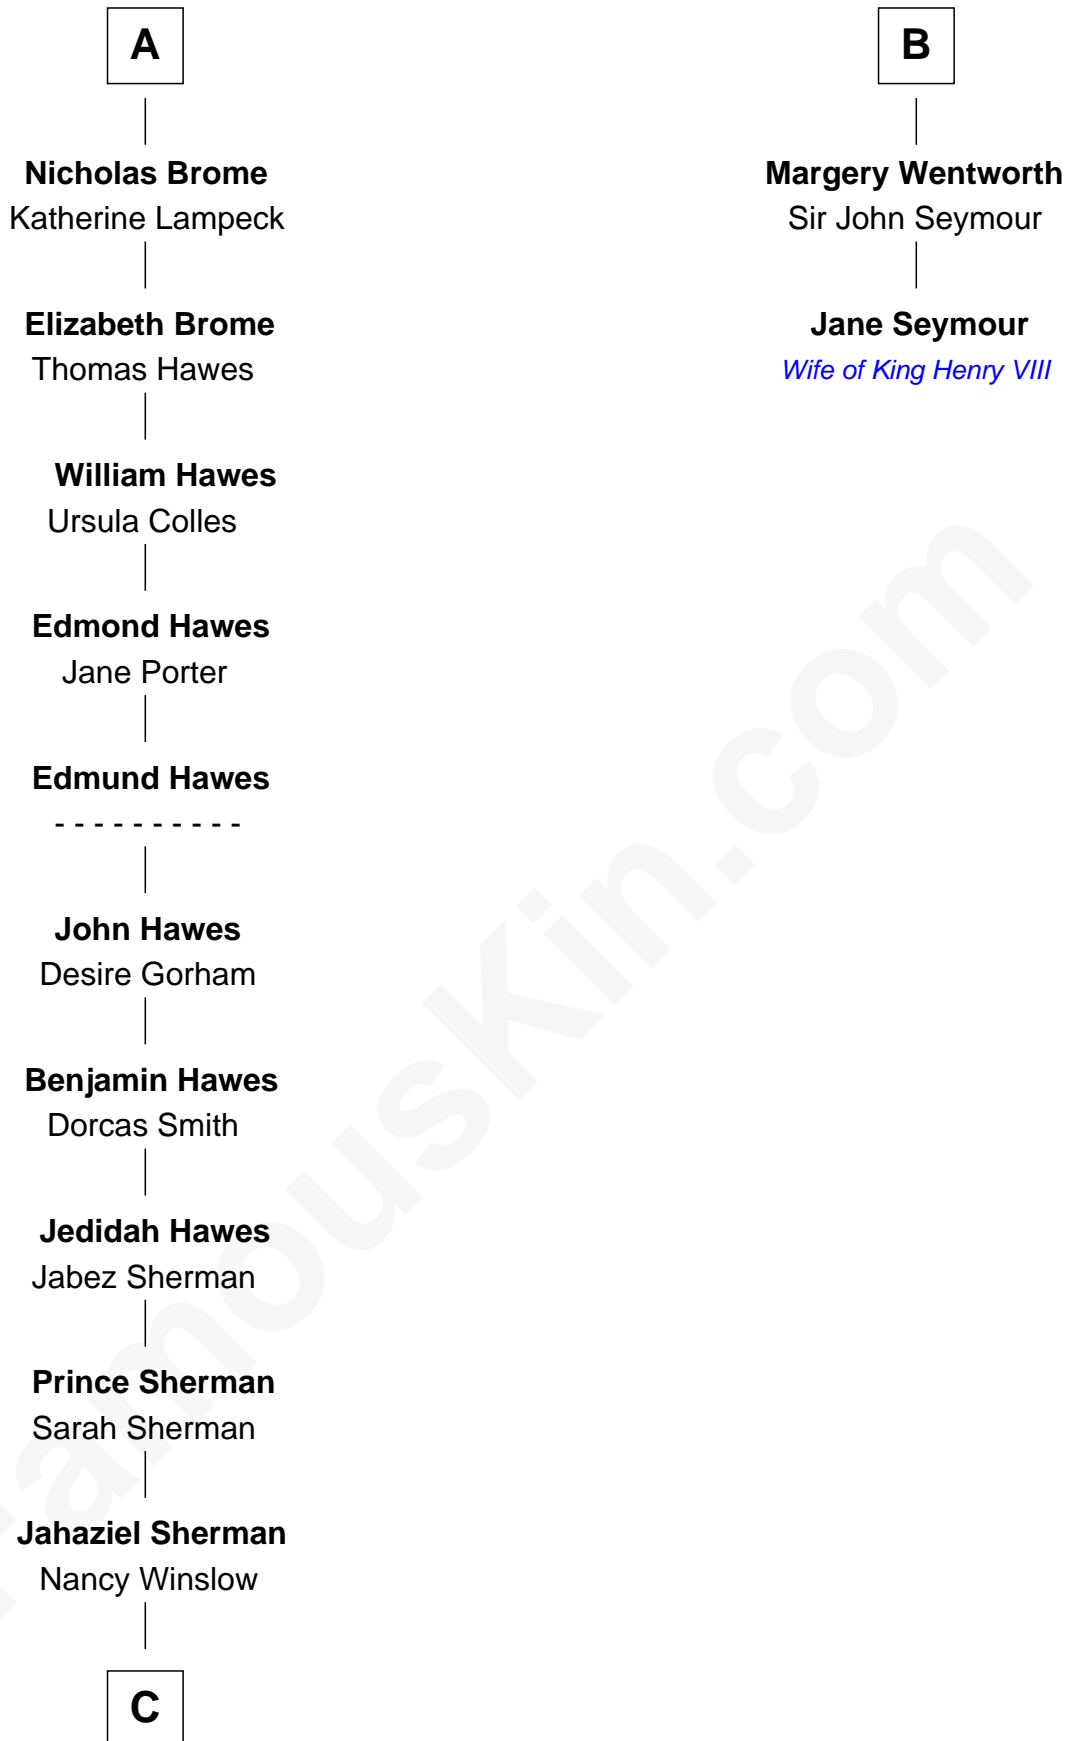

FamousKin.com Relationship Chart of

James Sherman

27th U.S. Vice-President

8th cousin 11 times removed of

Jane Seymour

3rd Wife of King Henry VIII

C

Richard Winslow Sherman

Frances Lucretia Williams

Mary Frances Sherman

Richard Updike Sherman

James Sherman

27th U.S. Vice-President

FamousKin.com