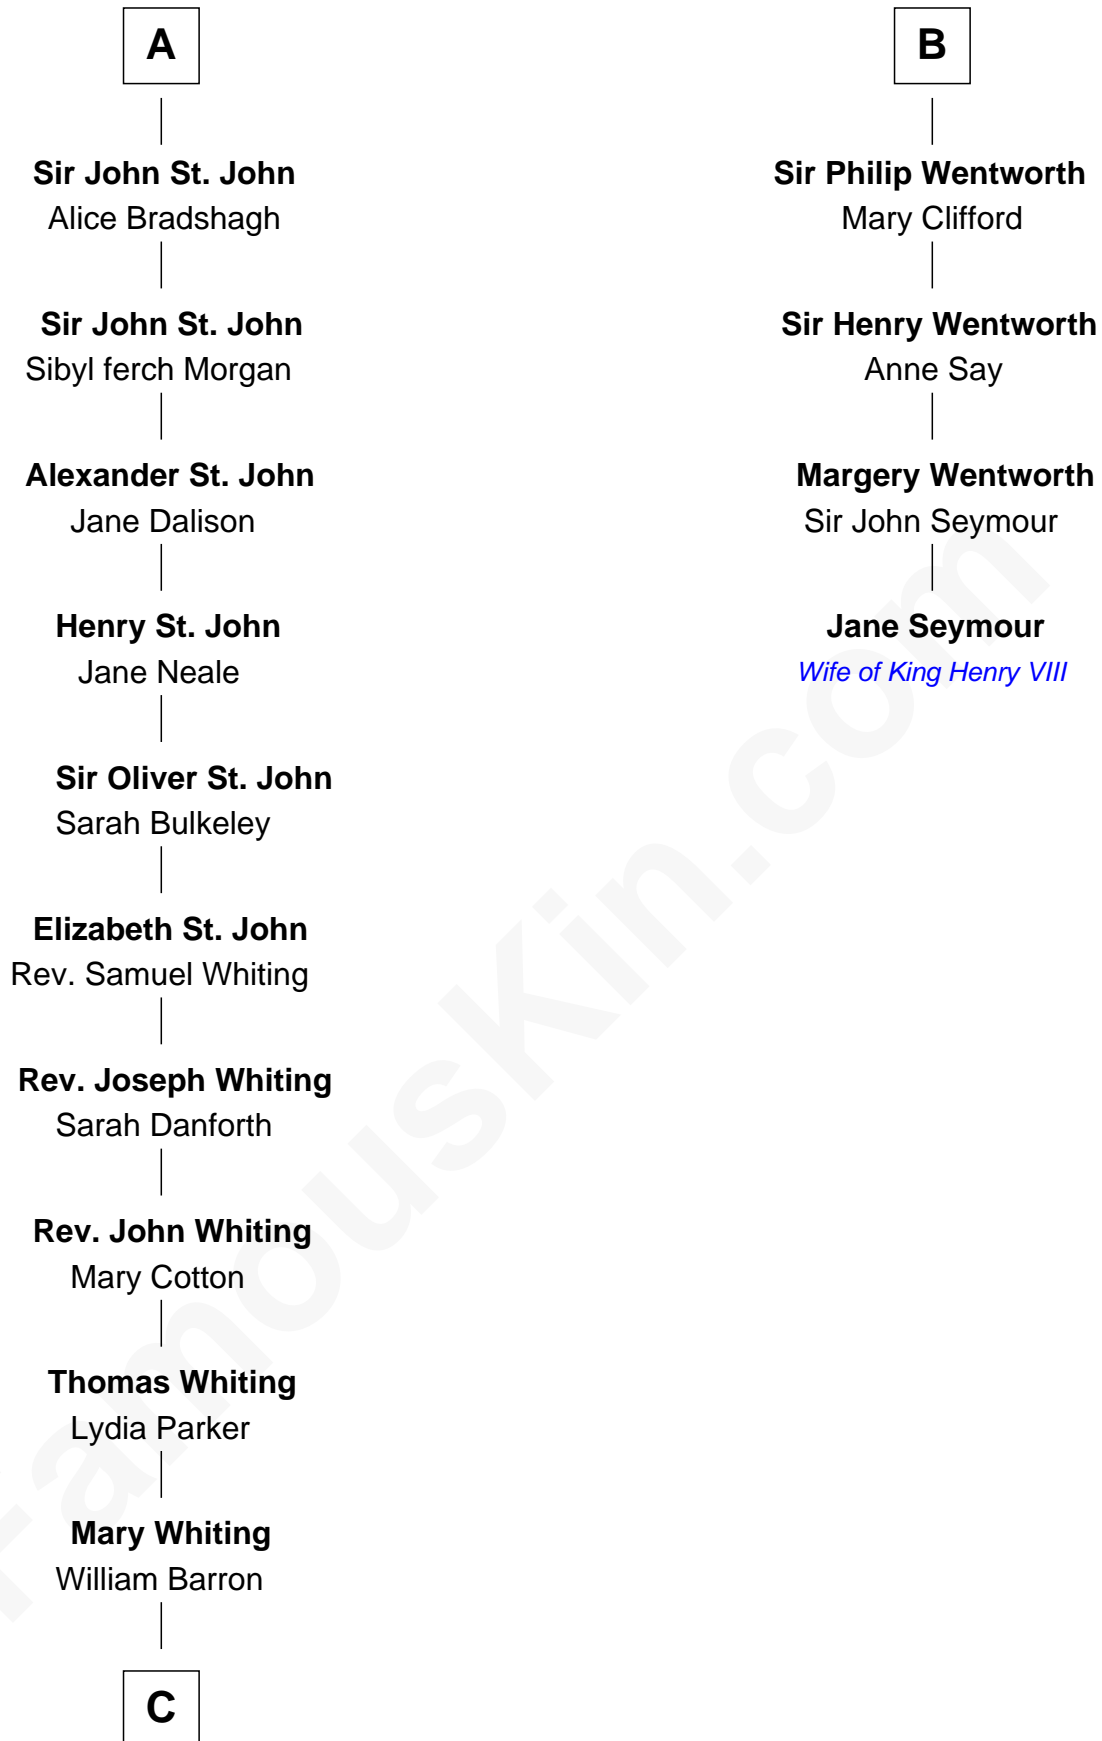

# FamousKin.com Relationship Chart of

**James Sherman**

*27th U.S. Vice-President*

10th cousin 10 times removed of

**Jane Seymour**

*3rd Wife of King Henry VIII*

**C**

—  
**Mary Augusta Barron**

Stalham Williams

—  
**Frances Lucretia Williams**

Richard Winslow Sherman

—  
**Mary Frances Sherman**

Richard Updike Sherman

—  
**James Sherman**

*27th U.S. Vice-President*

FamousKin.com