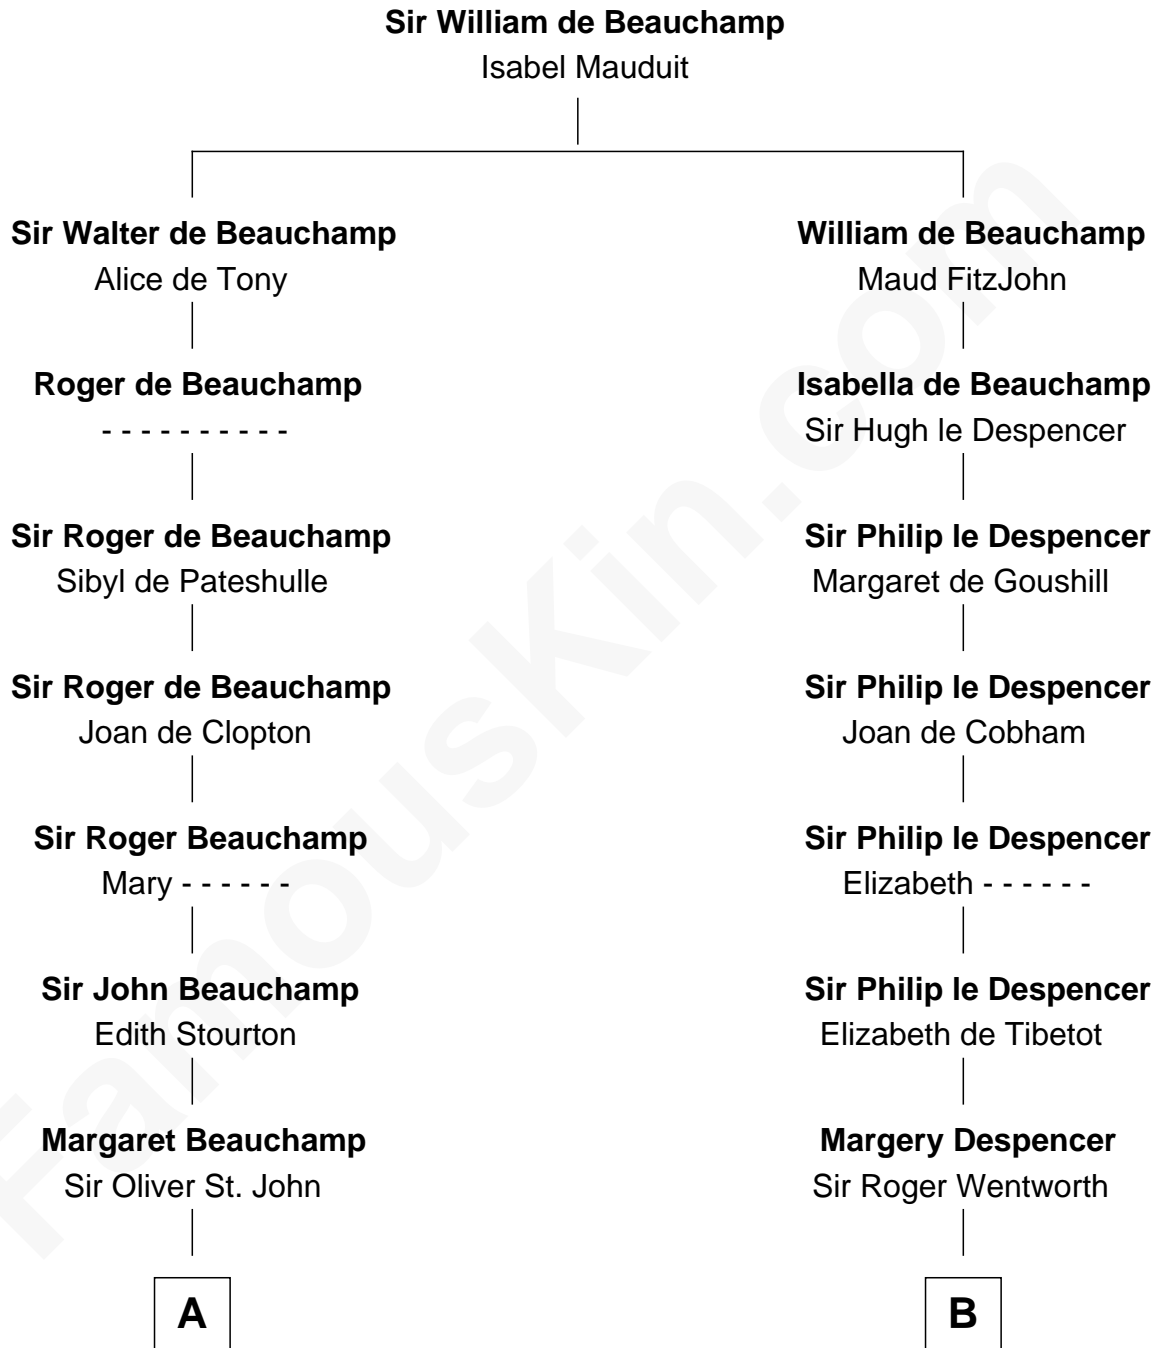

# FamousKin.com Relationship Chart of

**James Sherman**

*27th U.S. Vice-President*

10th cousin 10 times removed of

**Jane Seymour**

*3rd Wife of King Henry VIII*

**C**

—  
**Mary Augusta Barron**

Stalham Williams

—  
**Frances Lucretia Williams**

Richard Winslow Sherman

—  
**Mary Frances Sherman**

Richard Updike Sherman

—  
**James Sherman**

*27th U.S. Vice-President*

FamousKin.com