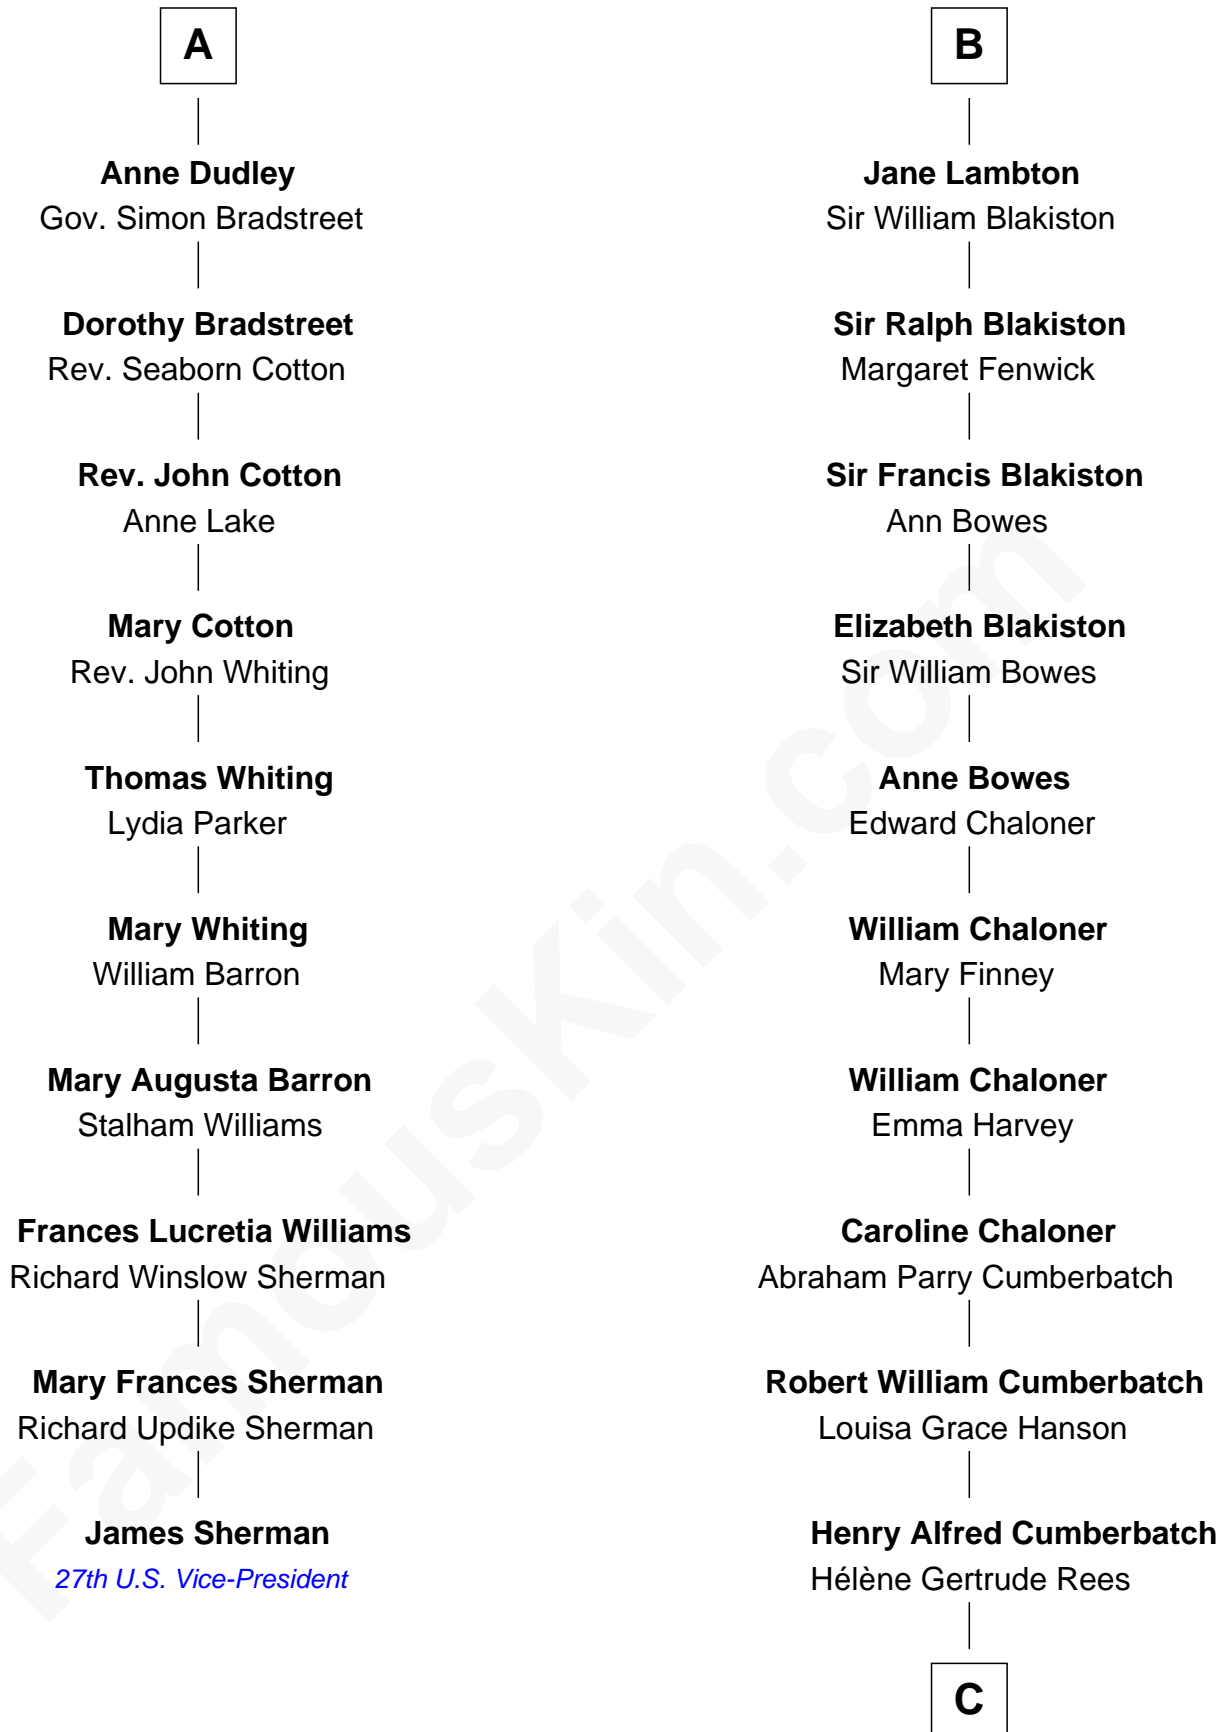

FamousKin.com Relationship Chart of

James Sherman

27th U.S. Vice-President

16th cousin 3 times removed of

Benedict Cumberbatch

Movie, Television and Stage Actor

C

Henry Carlton Cumberbatch
Pauline Ellen Laing Congdon