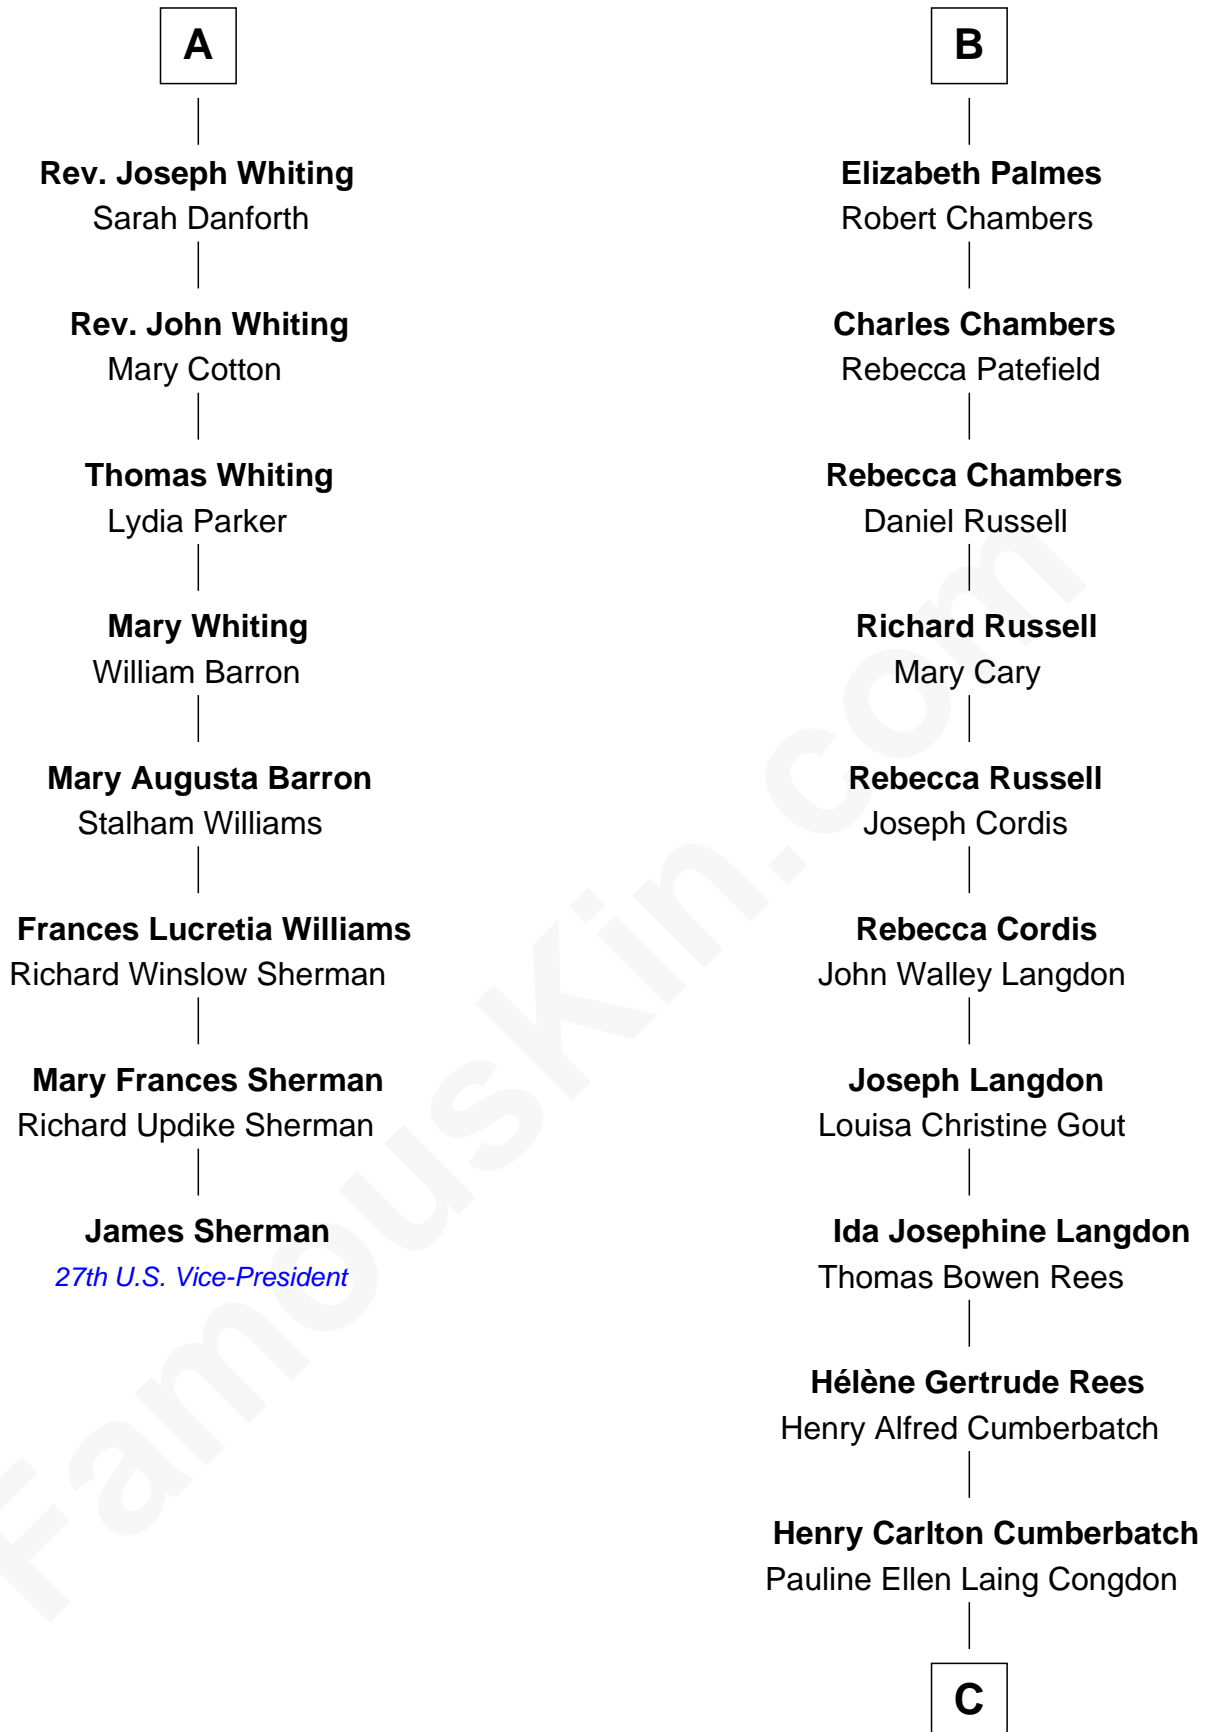

# FamousKin.com Relationship Chart of

**James Sherman**

*27th U.S. Vice-President*

14th cousin 4 times removed of

**Benedict Cumberbatch**

*Movie, Television and Stage Actor*

**Sir Robert Corbet**

Margaret - - - - -

C

Timothy Carlton Congdon Cumberbatch

Wanda Ventham

**Benedict Cumberbatch**

*Movie, Television and Stage Actor*

FamousKin.com