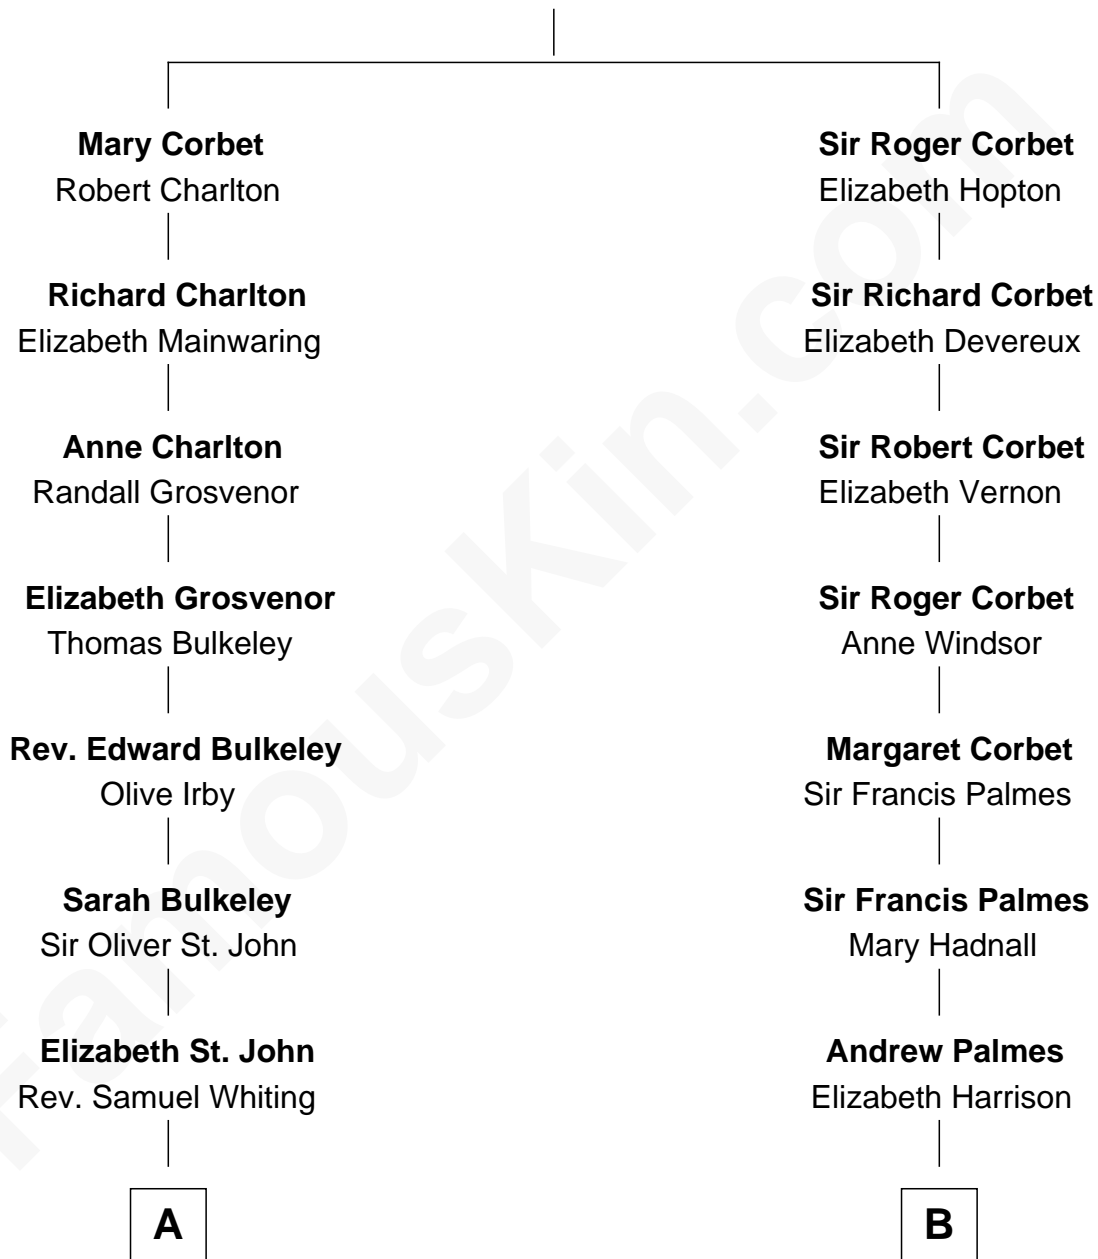

# FamousKin.com Relationship Chart of

**James Sherman**

*27th U.S. Vice-President*

14th cousin 4 times removed of

**Benedict Cumberbatch**

*Movie, Television and Stage Actor*

**Sir Robert Corbet**

Margaret - - - - -

C

Timothy Carlton Congdon Cumberbatch

Wanda Ventham

**Benedict Cumberbatch**

*Movie, Television and Stage Actor*

FamousKin.com