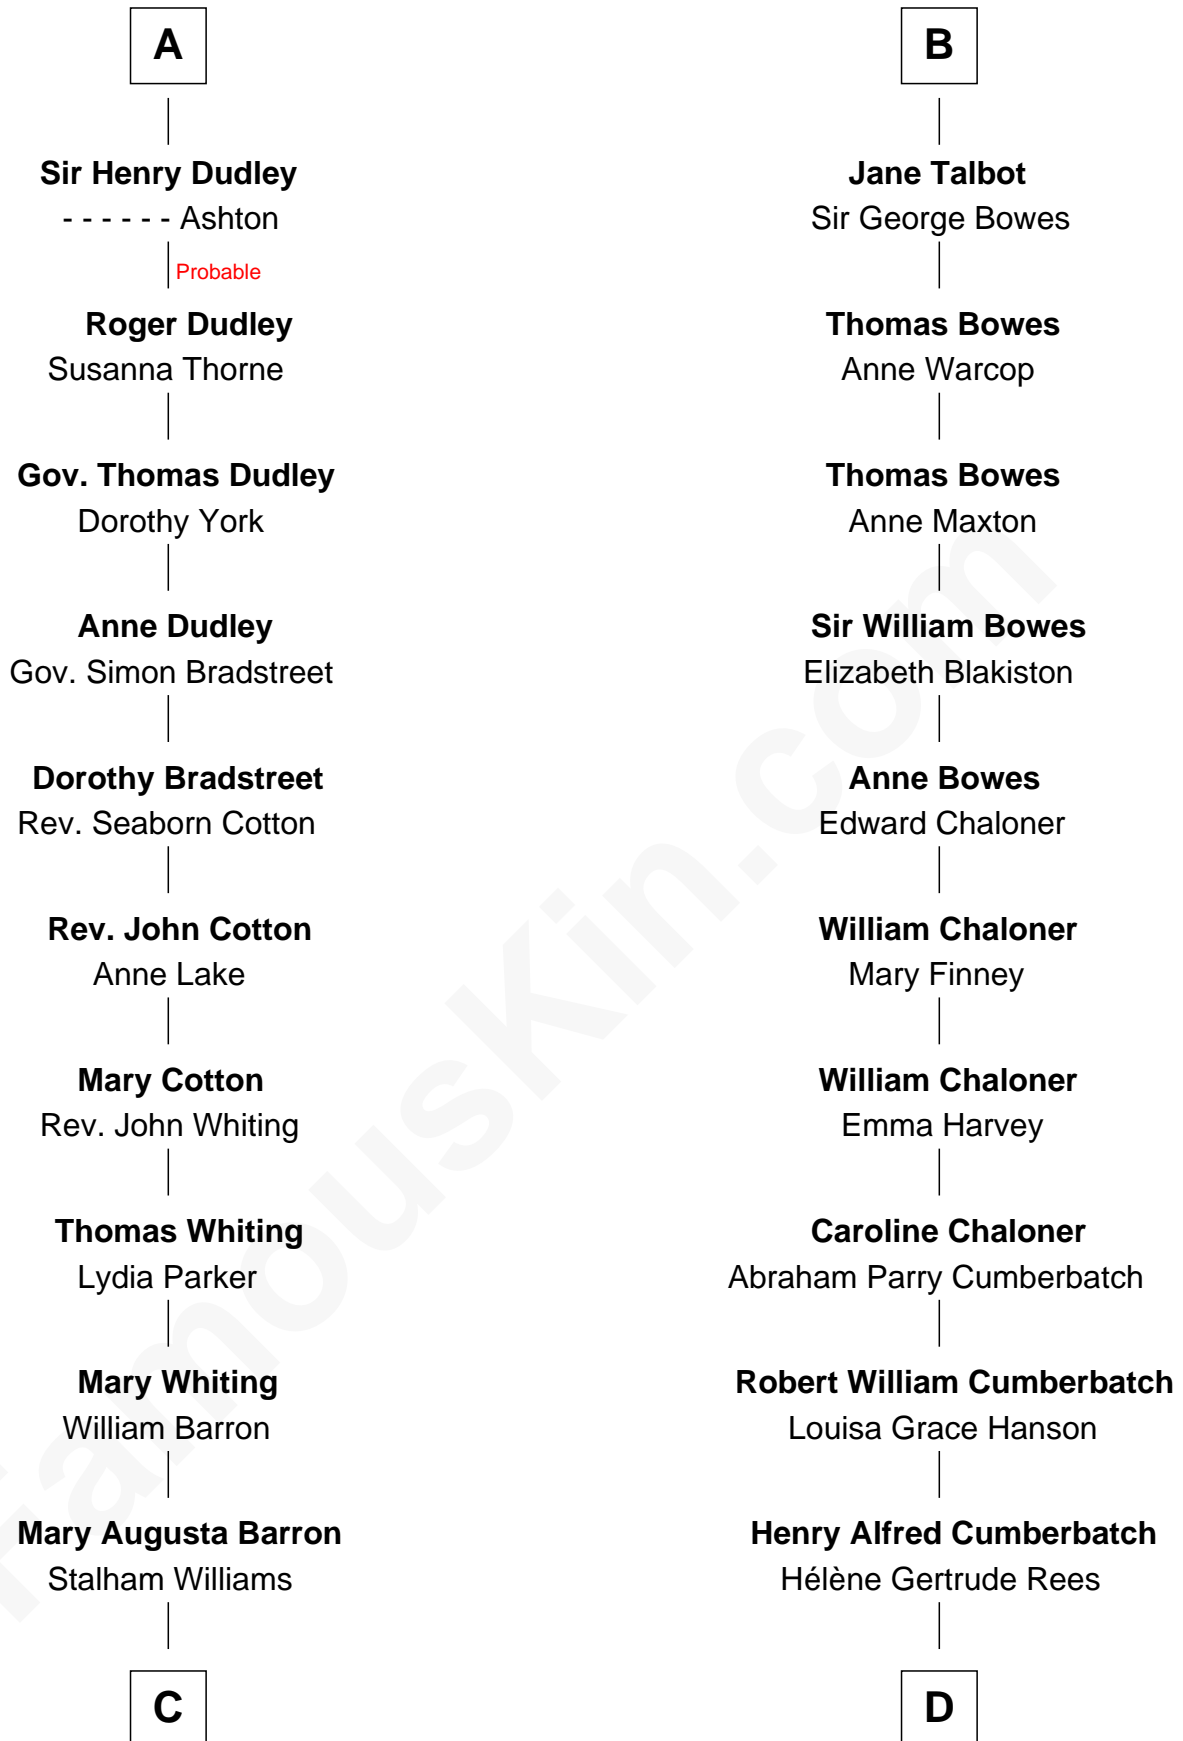

# FamousKin.com Relationship Chart of

**James Sherman**

*27th U.S. Vice-President*

19th cousin of

**Benedict Cumberbatch**

*Movie, Television and Stage Actor*

**Sir William de Ros**  
Margery de Badlesmere

**Thomas de Ros**  
Beatrice de Stafford

**Margaret de Ros**  
Sir Reynold Grey

**Margaret Grey**  
Sir William Bonville

**William Bonville**  
Elizabeth Harington

**William Bonville**  
Katherine Neville

**Cecily Bonville**  
Thomas Grey

**Cecily Grey**  
Sir John Sutton

**A**

**Maud de Roos**  
John de Welles

**Anne de Welles**  
James Butler

**James Butler**  
Joan Beauchamp

**Elizabeth Butler**  
John Talbot

**Sir Gilbert Talbot**  
Audrey Cotton

**Sir John Talbot**  
Margaret Troutbeck

**Sir John Talbot**  
Frances Giffard

**B**

**C**

**Frances Lucretia Williams**

Richard Winslow Sherman

**Mary Frances Sherman**

Richard Updike Sherman

**James Sherman**