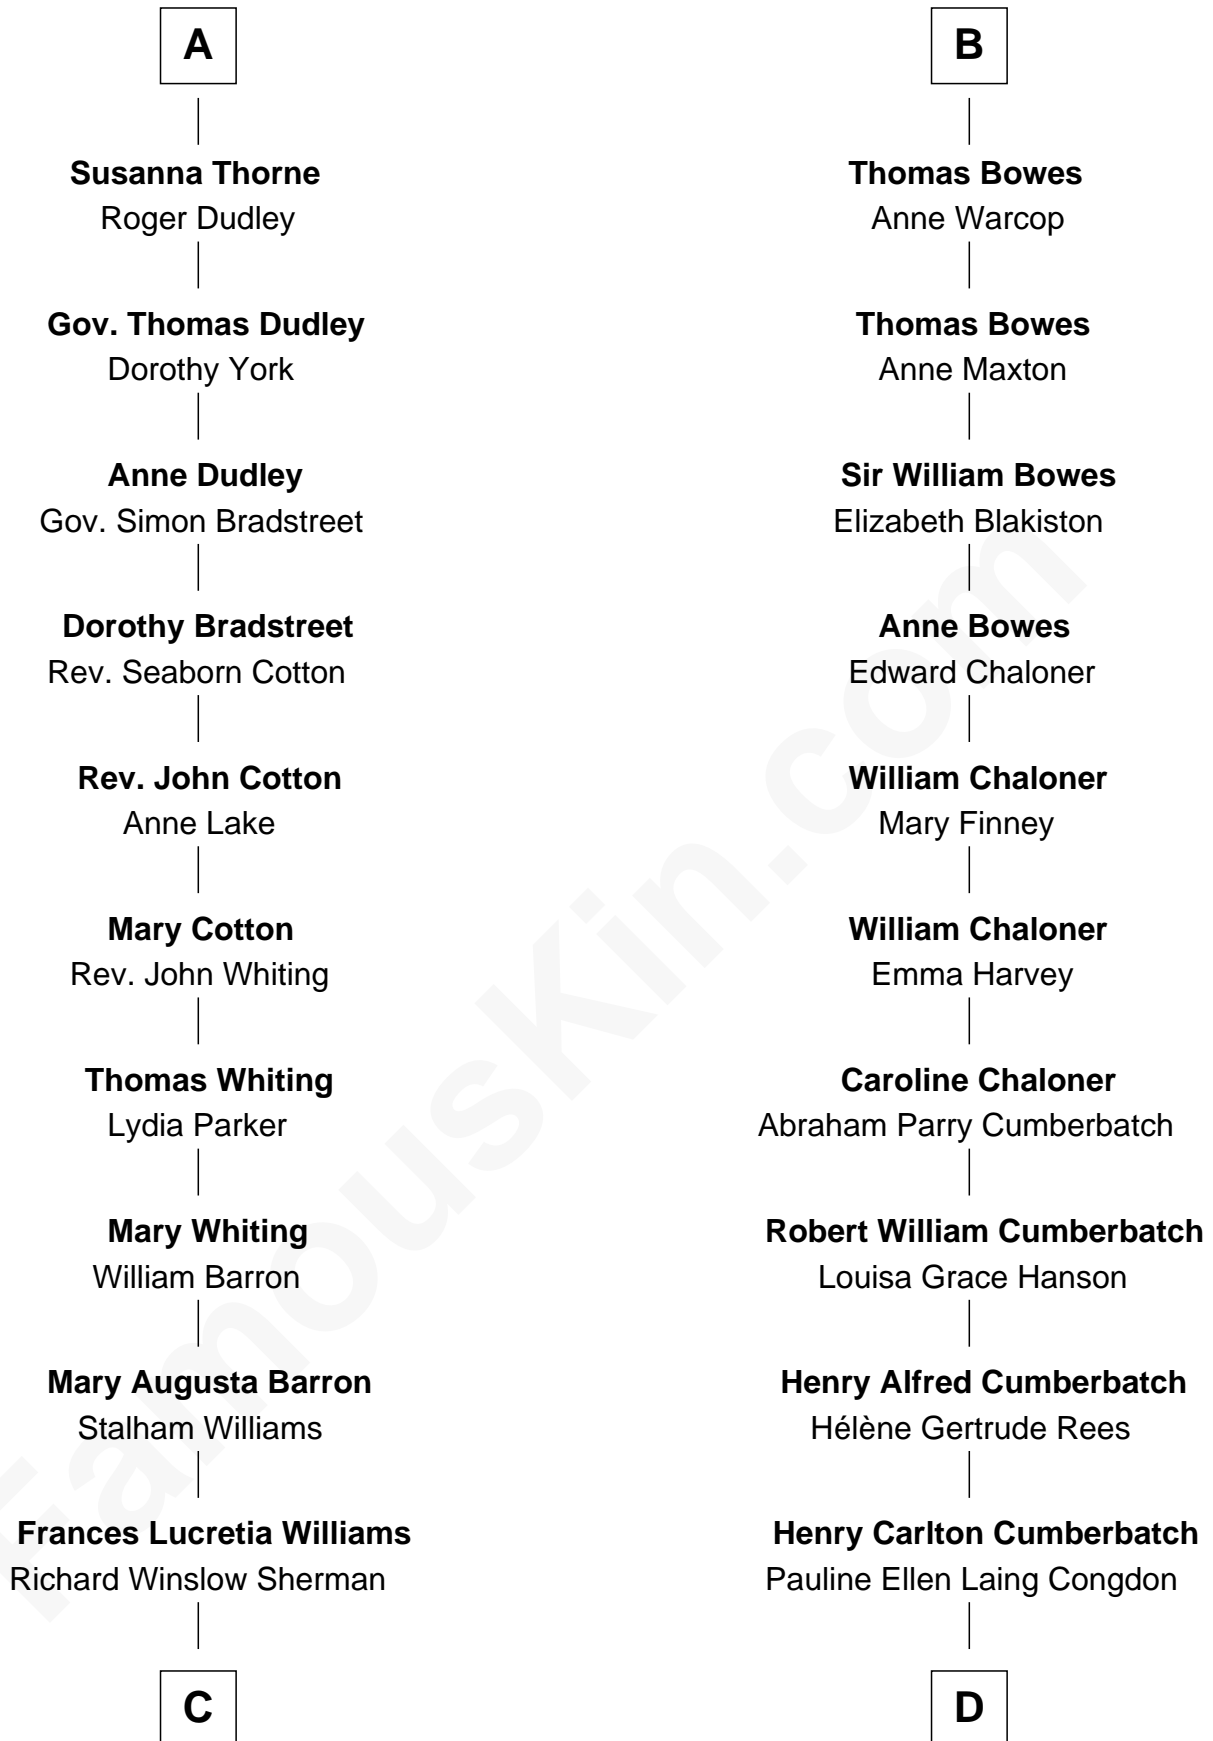

# FamousKin.com Relationship Chart of

**James Sherman**

*27th U.S. Vice-President*

18th cousin of

**Benedict Cumberbatch**

*Movie, Television and Stage Actor*

**Sir John Grey**

*Avice Marmion*

**C**

**Mary Frances Sherman**  
Richard Updike Sherman

**James Sherman**  
*27th U.S. Vice-President*

**D**

**Timothy Carlton Congdon Cumberbatch**  
Wanda Ventham

**Benedict Cumberbatch**  
*Movie, Television and Stage Actor*