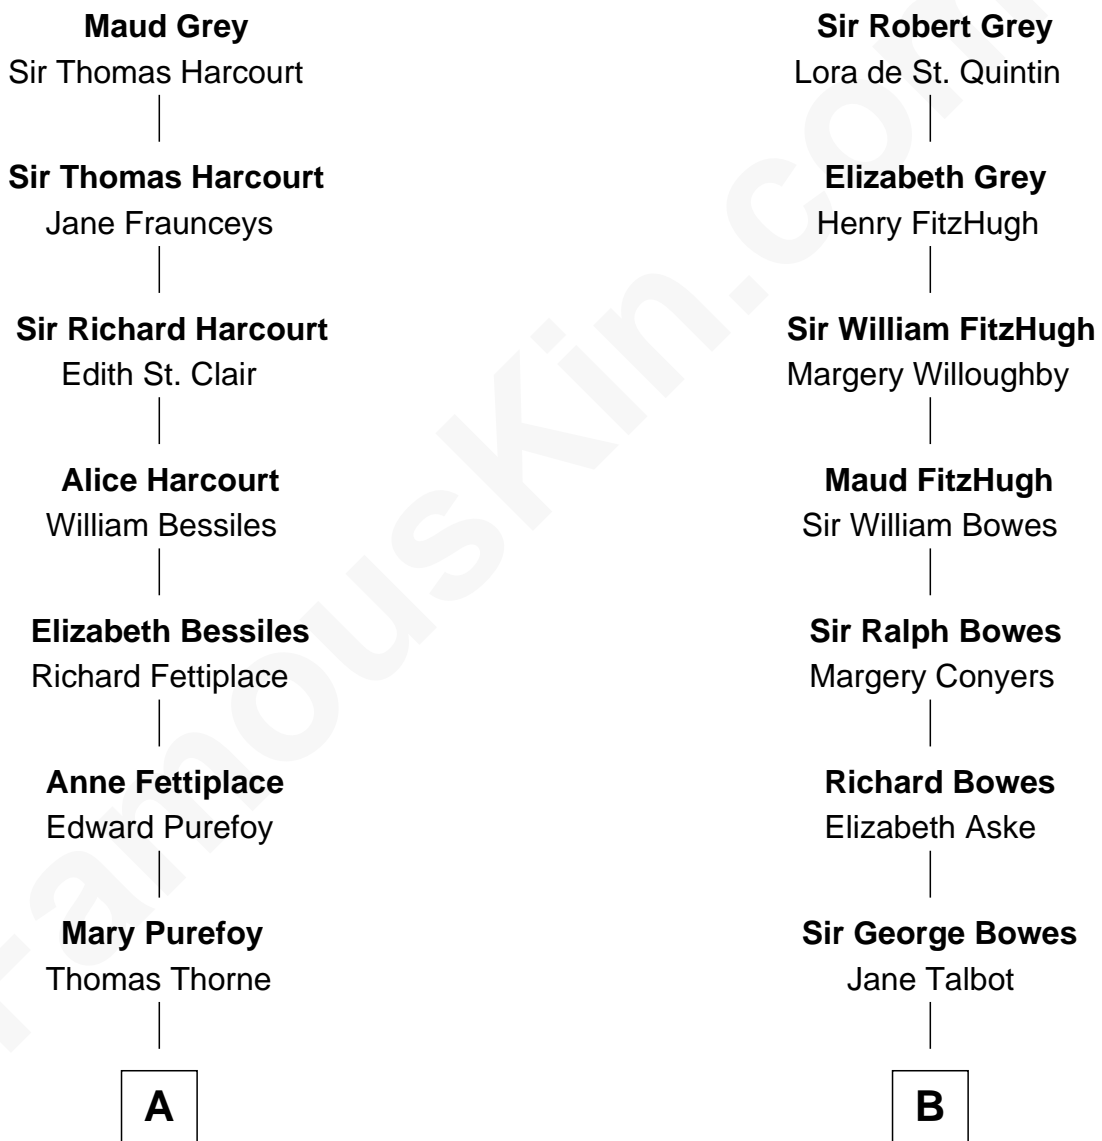

# FamousKin.com Relationship Chart of

**James Sherman**

*27th U.S. Vice-President*

18th cousin of

**Benedict Cumberbatch**

*Movie, Television and Stage Actor*

**Sir John Grey**

*Avice Marmion*

**C**

**Mary Frances Sherman**  
Richard Updike Sherman

**James Sherman**  
*27th U.S. Vice-President*

**D**

**Timothy Carlton Congdon Cumberbatch**  
Wanda Ventham

**Benedict Cumberbatch**  
*Movie, Television and Stage Actor*